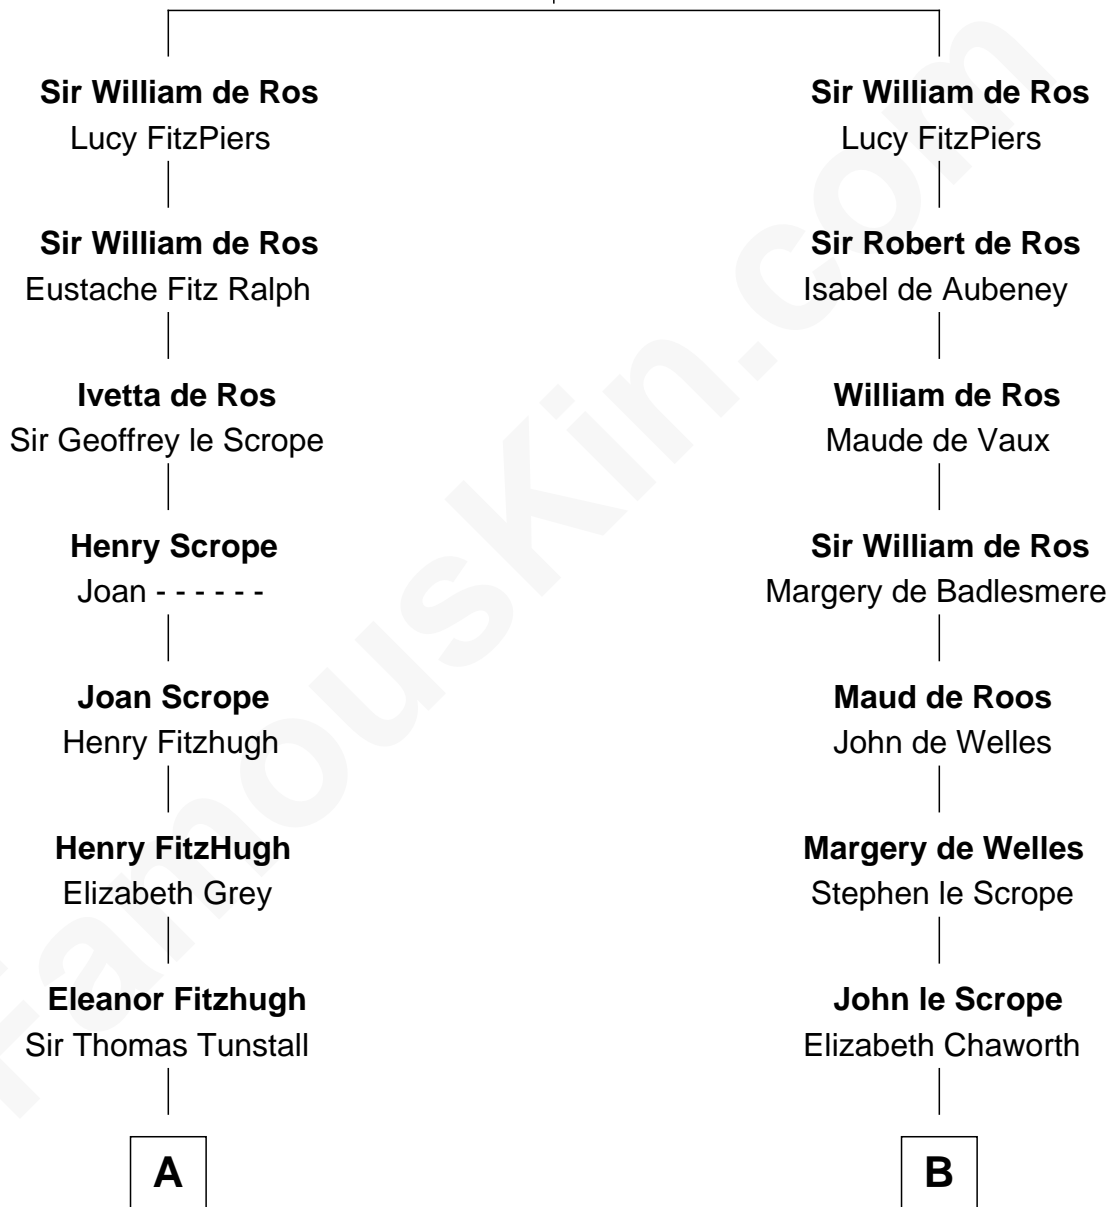

# FamousKin.com Relationship Chart of

**Edward Lloyd V**

*13th Governor of Maryland*

20th cousin 1 time removed of

**Helen Keller**

*Author and Activist*

**Robert de Ros**  
Isabel of Scotland

**C**

**Ann Corbin**  
Col. William Tayloe

**John Tayloe**  
Elizabeth Gwynn

**John Tayloe**  
Rebecca Plater

**Elizabeth Tayloe**  
Col. Edward Lloyd

**Edward Lloyd V**  
*13th Governor of Maryland*

**D**

**Col. Alexander Spotswood Moore**  
Elizabeth Aylett

**Mary Fairfax Moore**  
David Keller

**Arthur Henley Keller**  
Kate Adams

**Helen Keller**  
*Author and Activist*