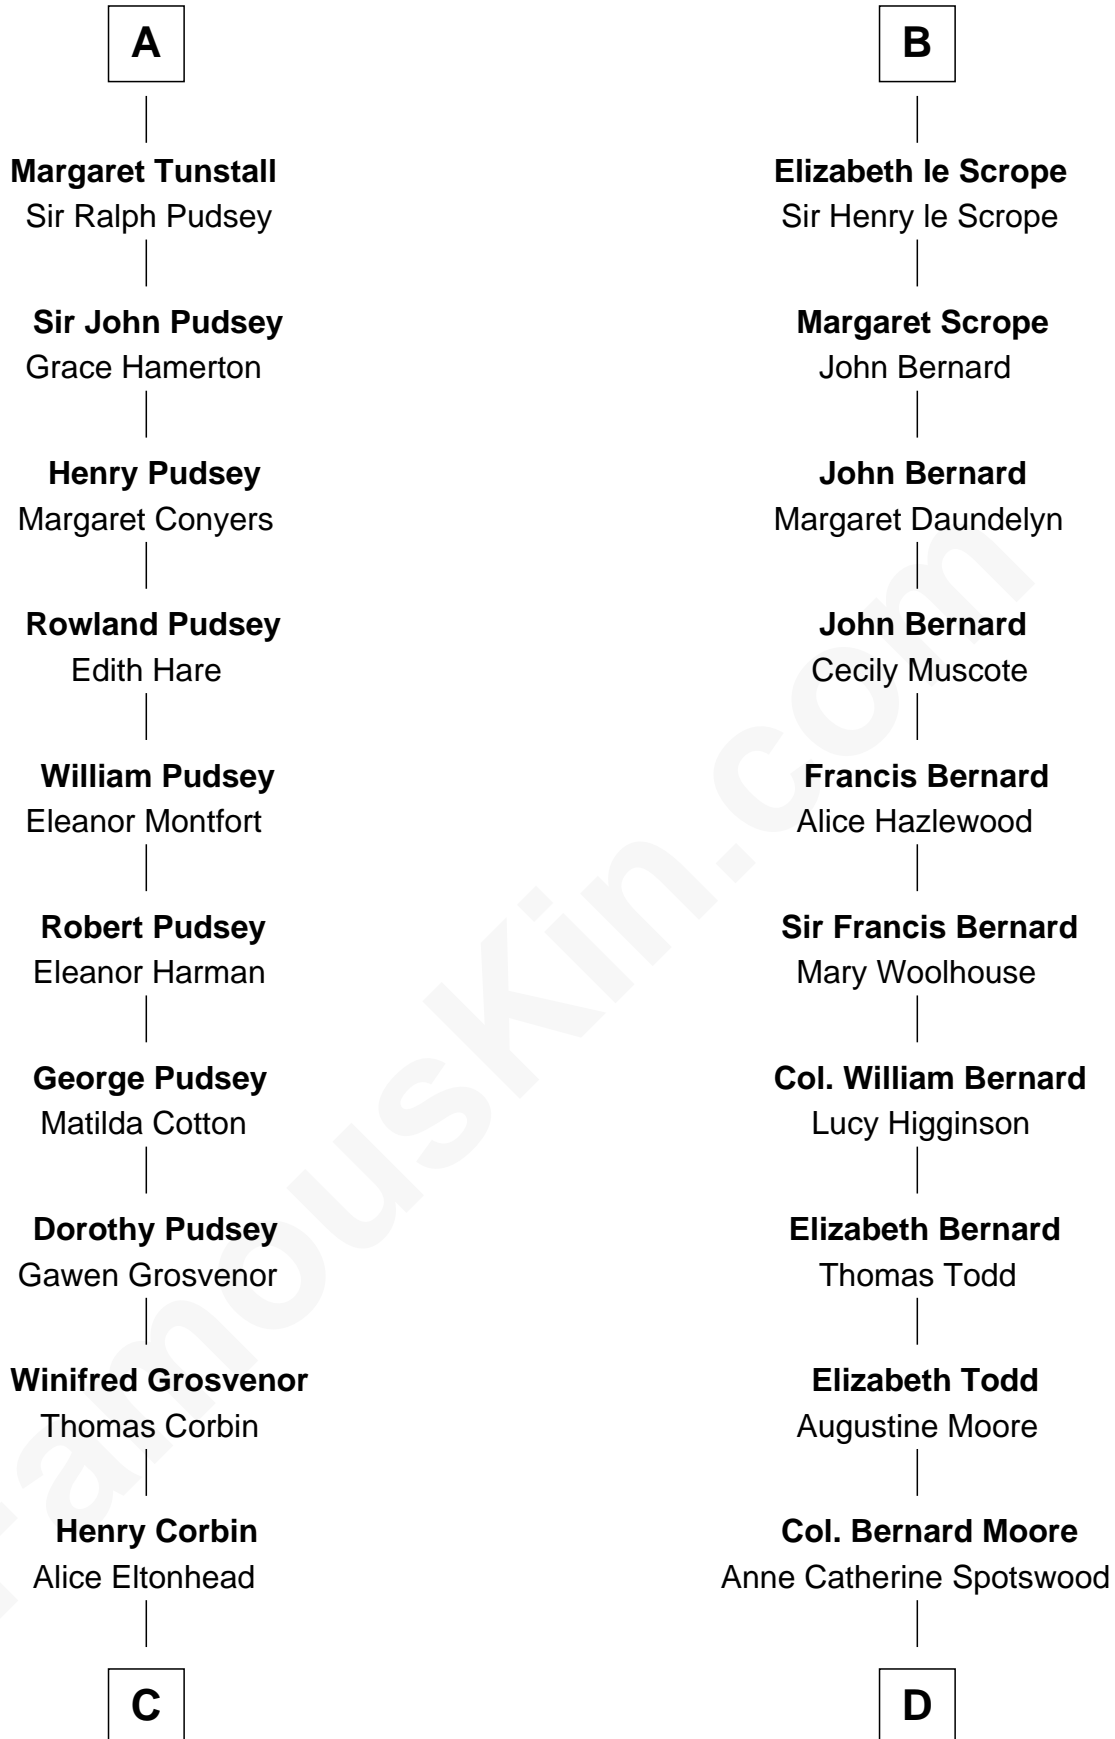

# FamousKin.com Relationship Chart of

**Edward Lloyd V**

*13th Governor of Maryland*

20th cousin 1 time removed of

**Helen Keller**

*Author and Activist*

**Robert de Ros**  
Isabel of Scotland

**C**

**Ann Corbin**  
Col. William Tayloe

**John Tayloe**  
Elizabeth Gwynn

**John Tayloe**  
Rebecca Plater

**Elizabeth Tayloe**  
Col. Edward Lloyd

**Edward Lloyd V**  
*13th Governor of Maryland*

**D**

**Col. Alexander Spotswood Moore**  
Elizabeth Aylett

**Mary Fairfax Moore**  
David Keller

**Arthur Henley Keller**  
Kate Adams

**Helen Keller**  
*Author and Activist*