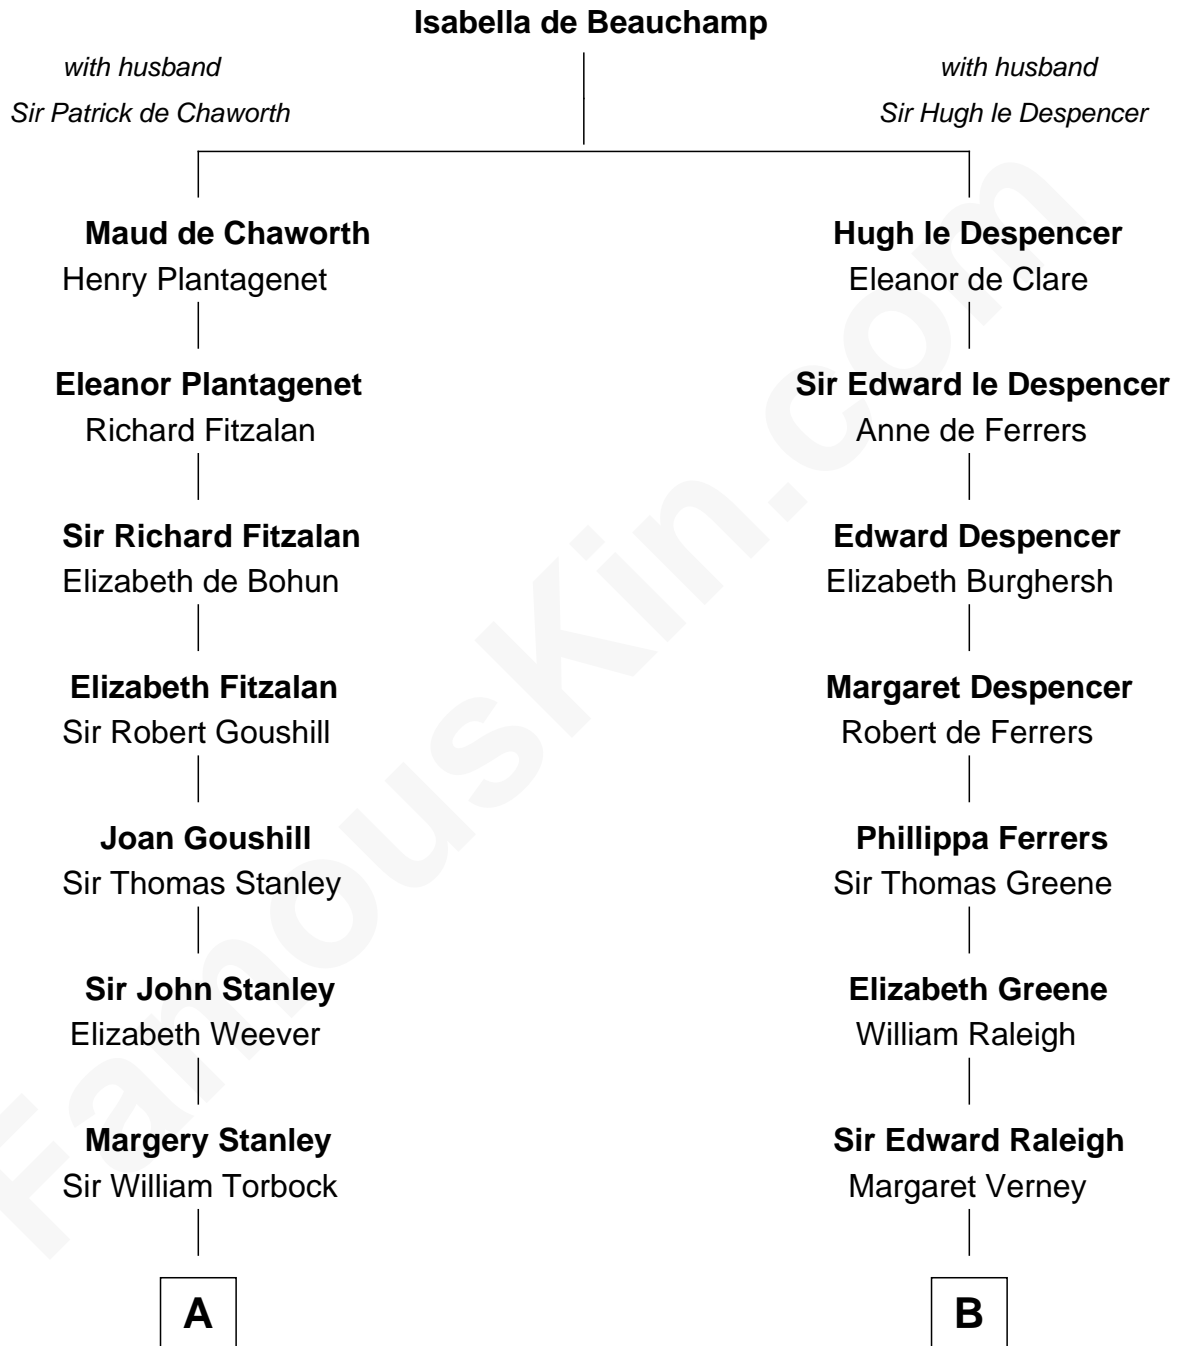

FamousKin.com Relationship Chart of

Edward Lloyd V

13th Governor of Maryland

16th cousin 2 times removed of

Melvil Dewey

Inventor of the Dewey Decimal System

FamousKin.com