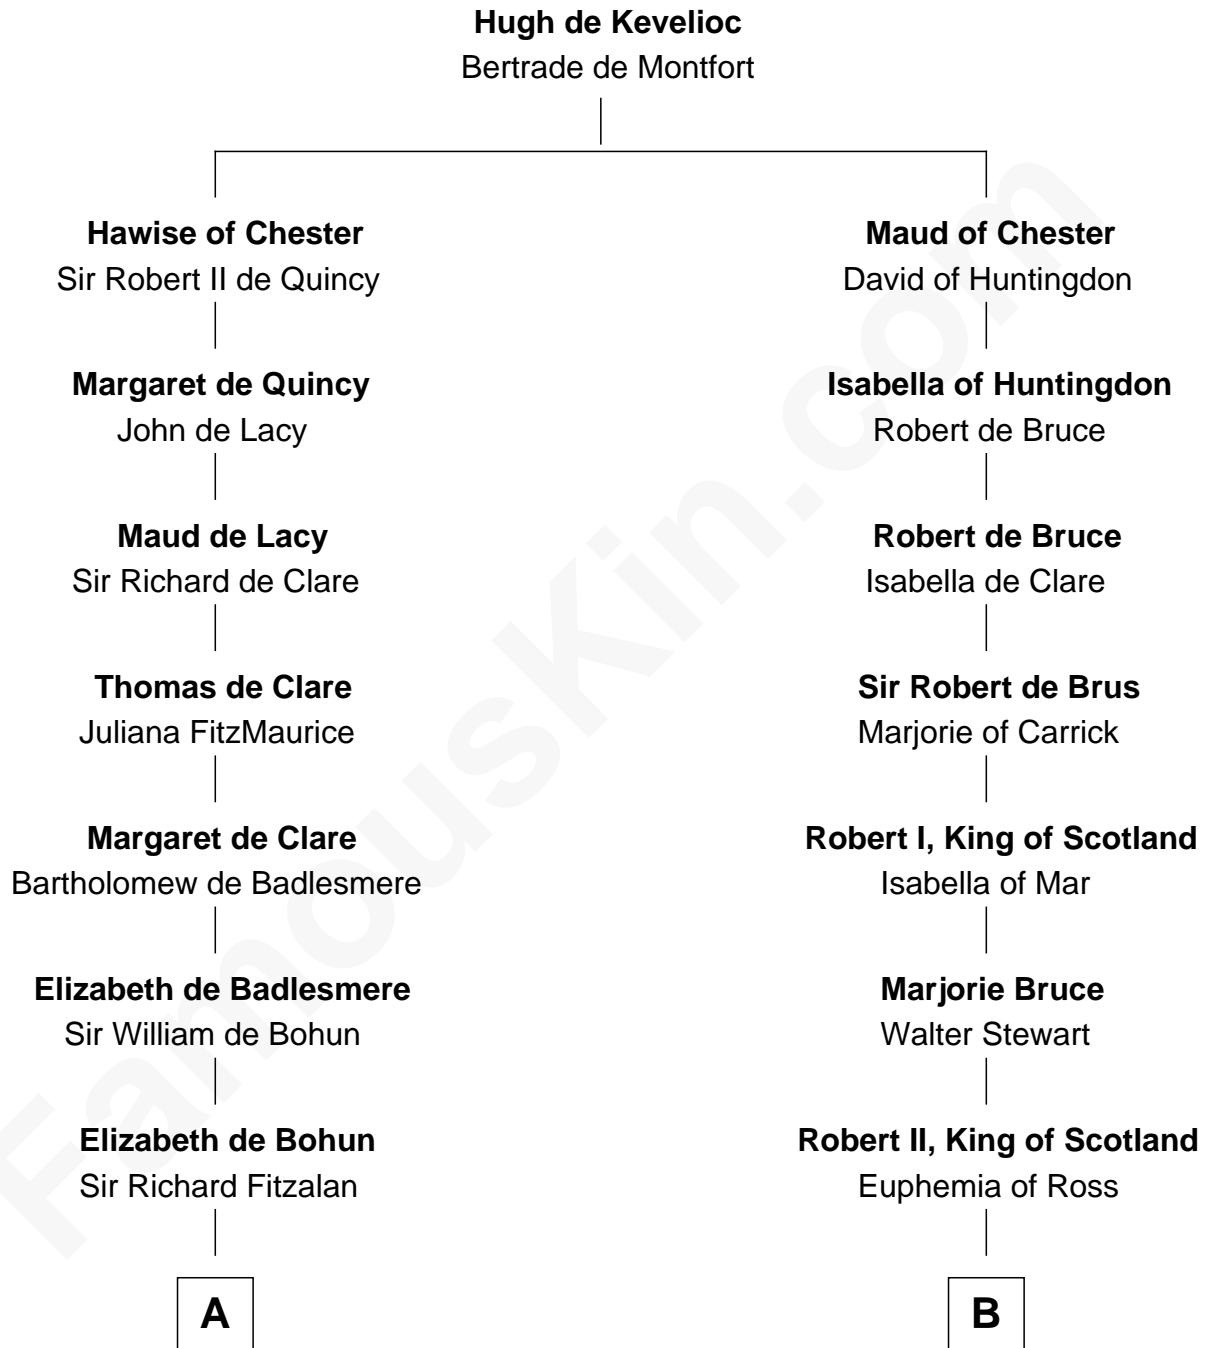

# FamousKin.com Relationship Chart of

**Edward Lloyd V**

*13th Governor of Maryland*

18th cousin 2 times removed of

**Philip Livingston**

*Signer of the Declaration of Independence*

**C**

**Edward Lloyd**  
Sarah Covington

**Col. Edward Lloyd**  
Anne Rousby

**Col. Edward Lloyd**  
Elizabeth Tayloe

**Edward Lloyd V**  
*13th Governor of Maryland*

**D**

**Philip Livingston**  
Catrina Van Brugh

**Philip Livingston**  
*Signer of Declaration of Independence*