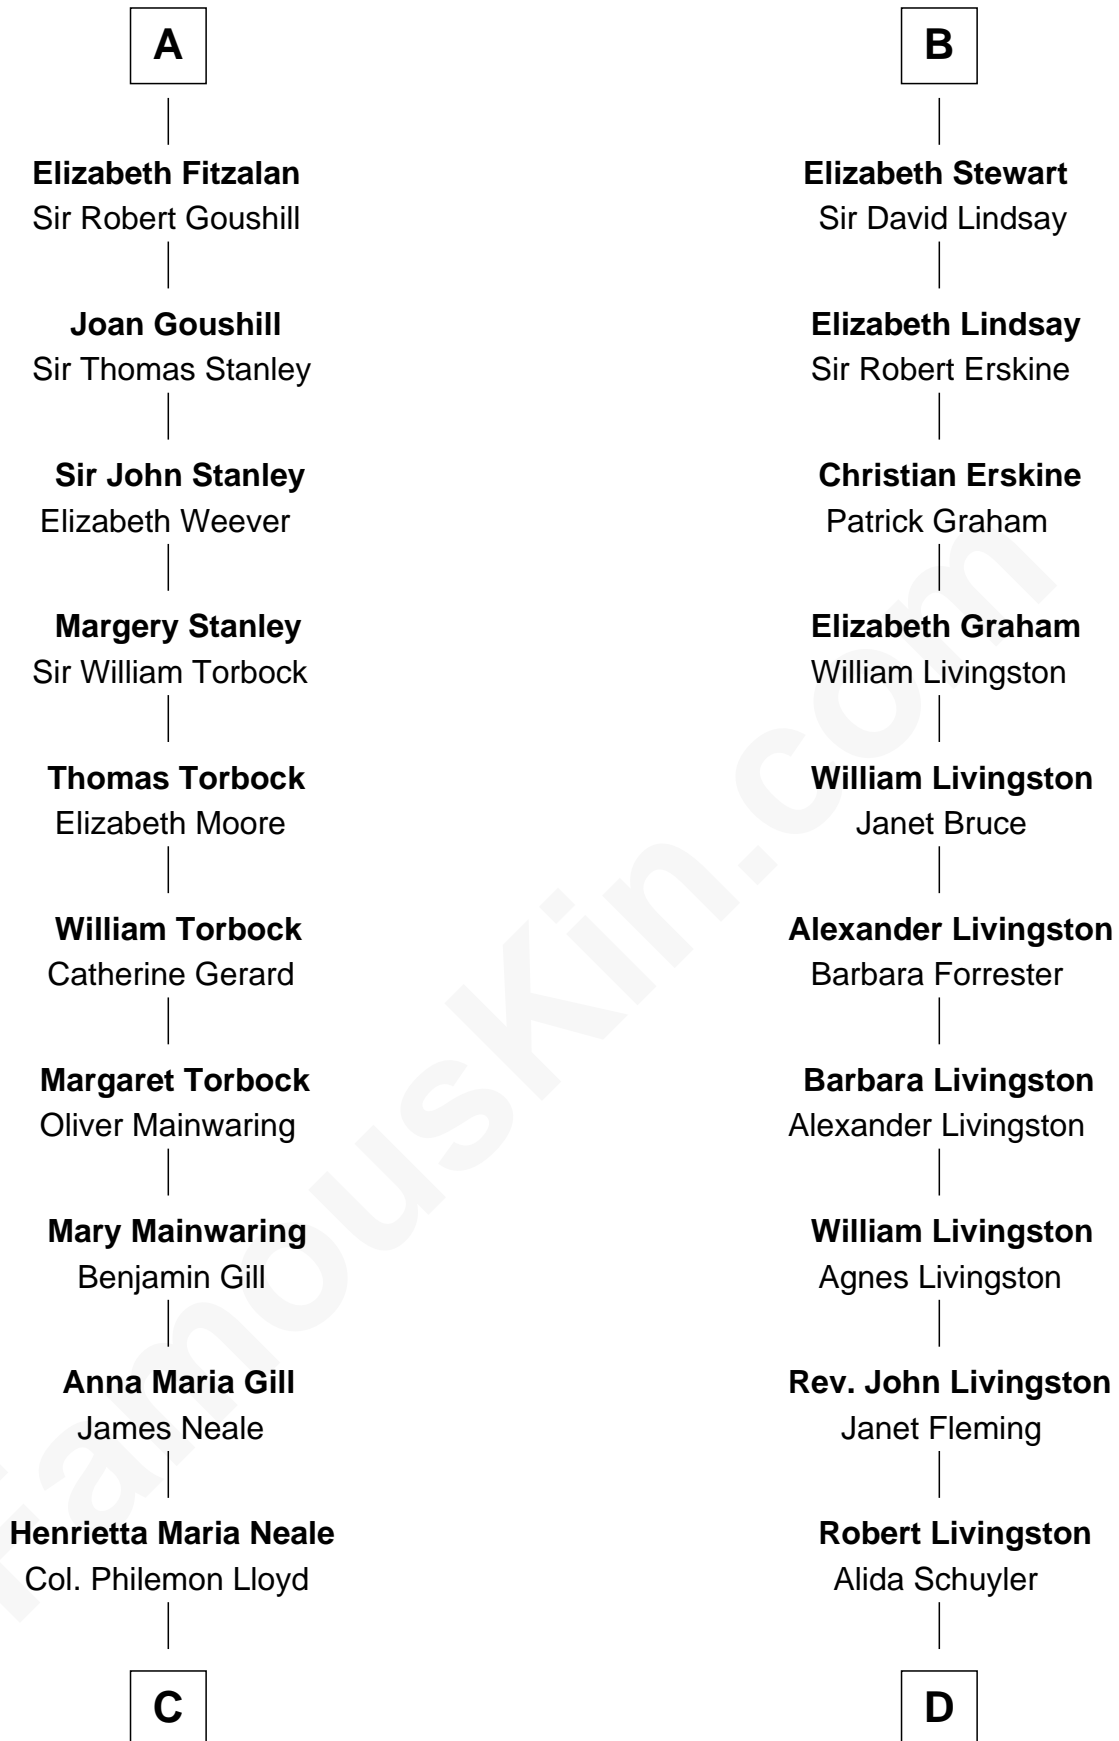

# FamousKin.com Relationship Chart of

**Edward Lloyd V**

*13th Governor of Maryland*

18th cousin 2 times removed of

**Philip Livingston**

*Signer of the Declaration of Independence*

**C**

**Edward Lloyd**  
Sarah Covington

**Col. Edward Lloyd**  
Anne Rousby

**Col. Edward Lloyd**  
Elizabeth Tayloe

**Edward Lloyd V**  
*13th Governor of Maryland*

**D**

**Philip Livingston**  
Catrina Van Brugh

**Philip Livingston**  
*Signer of Declaration of Independence*