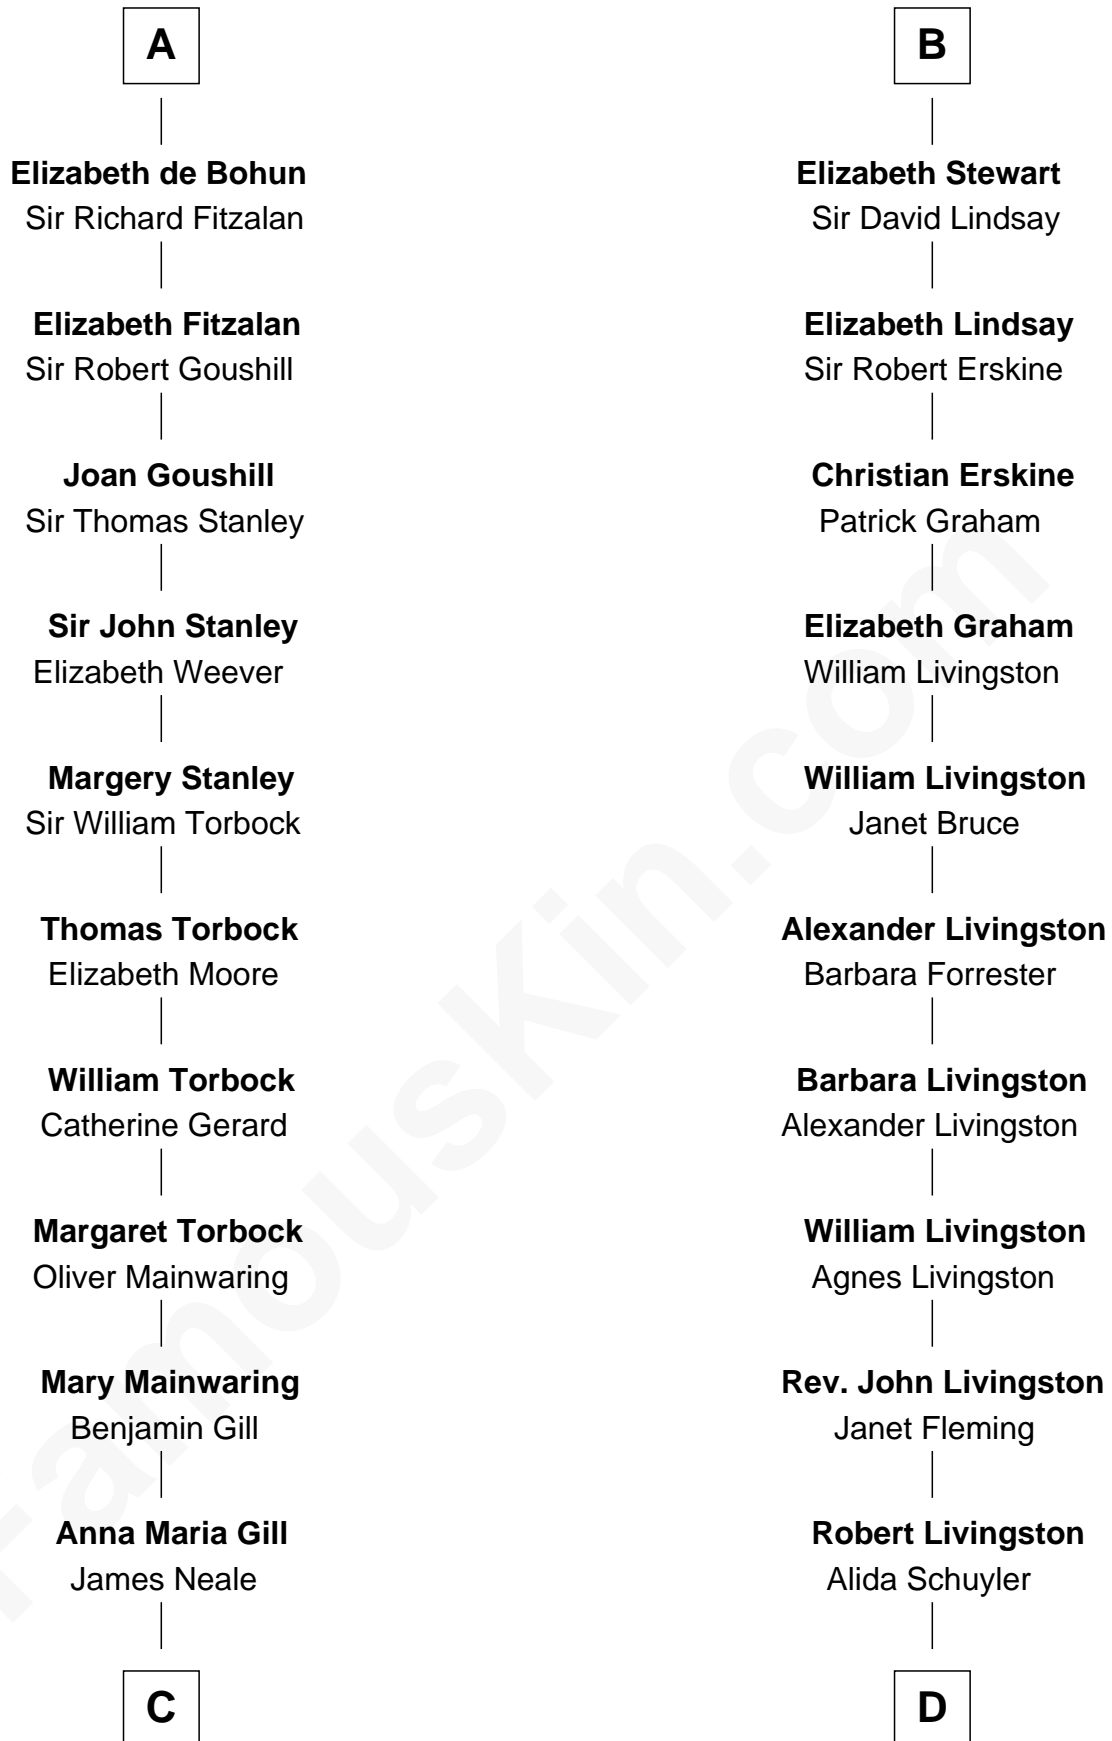

FamousKin.com Relationship Chart of

Edward Lloyd V

13th Governor of Maryland

18th cousin 3 times removed of

Philip Livingston

Signer of the Declaration of Independence

Henry of Huntingdon

Ada de Warenne

Isabella of Mar

Marjorie Bruce

Walter Stewart

Robert II, King of Scotland

Euphemia of Ross

B

C

Henrietta Maria Neale