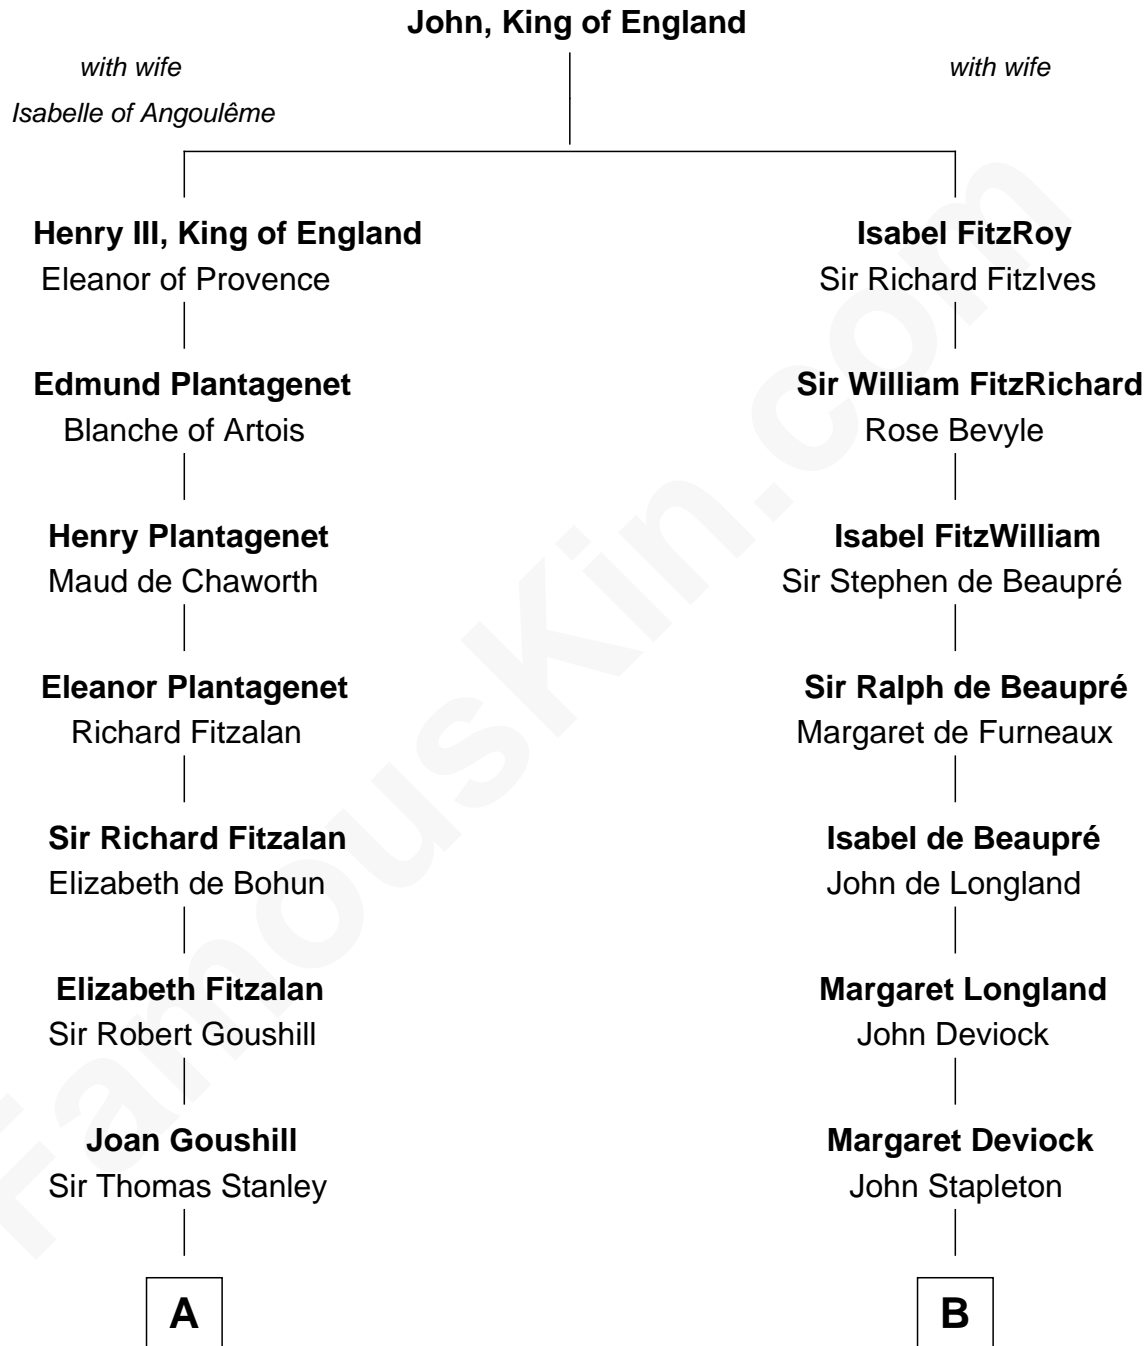

# FamousKin.com Relationship Chart of

**Edward Lloyd V**

*13th Governor of Maryland*

18th cousin 1 time removed of

**Abraham Baldwin**

*Signer of the U.S. Constitution*

**C**

**Col. Edward Lloyd**

Elizabeth Tayloe

**Edward Lloyd V**

*13th Governor of Maryland*

**D**

**Timothy Baldwin**

Bathsheba Stone

**Michael Baldwin**

Lucy Dudley

**Abraham Baldwin**

*Signer of the U.S. Constitution*

FamousKin.com