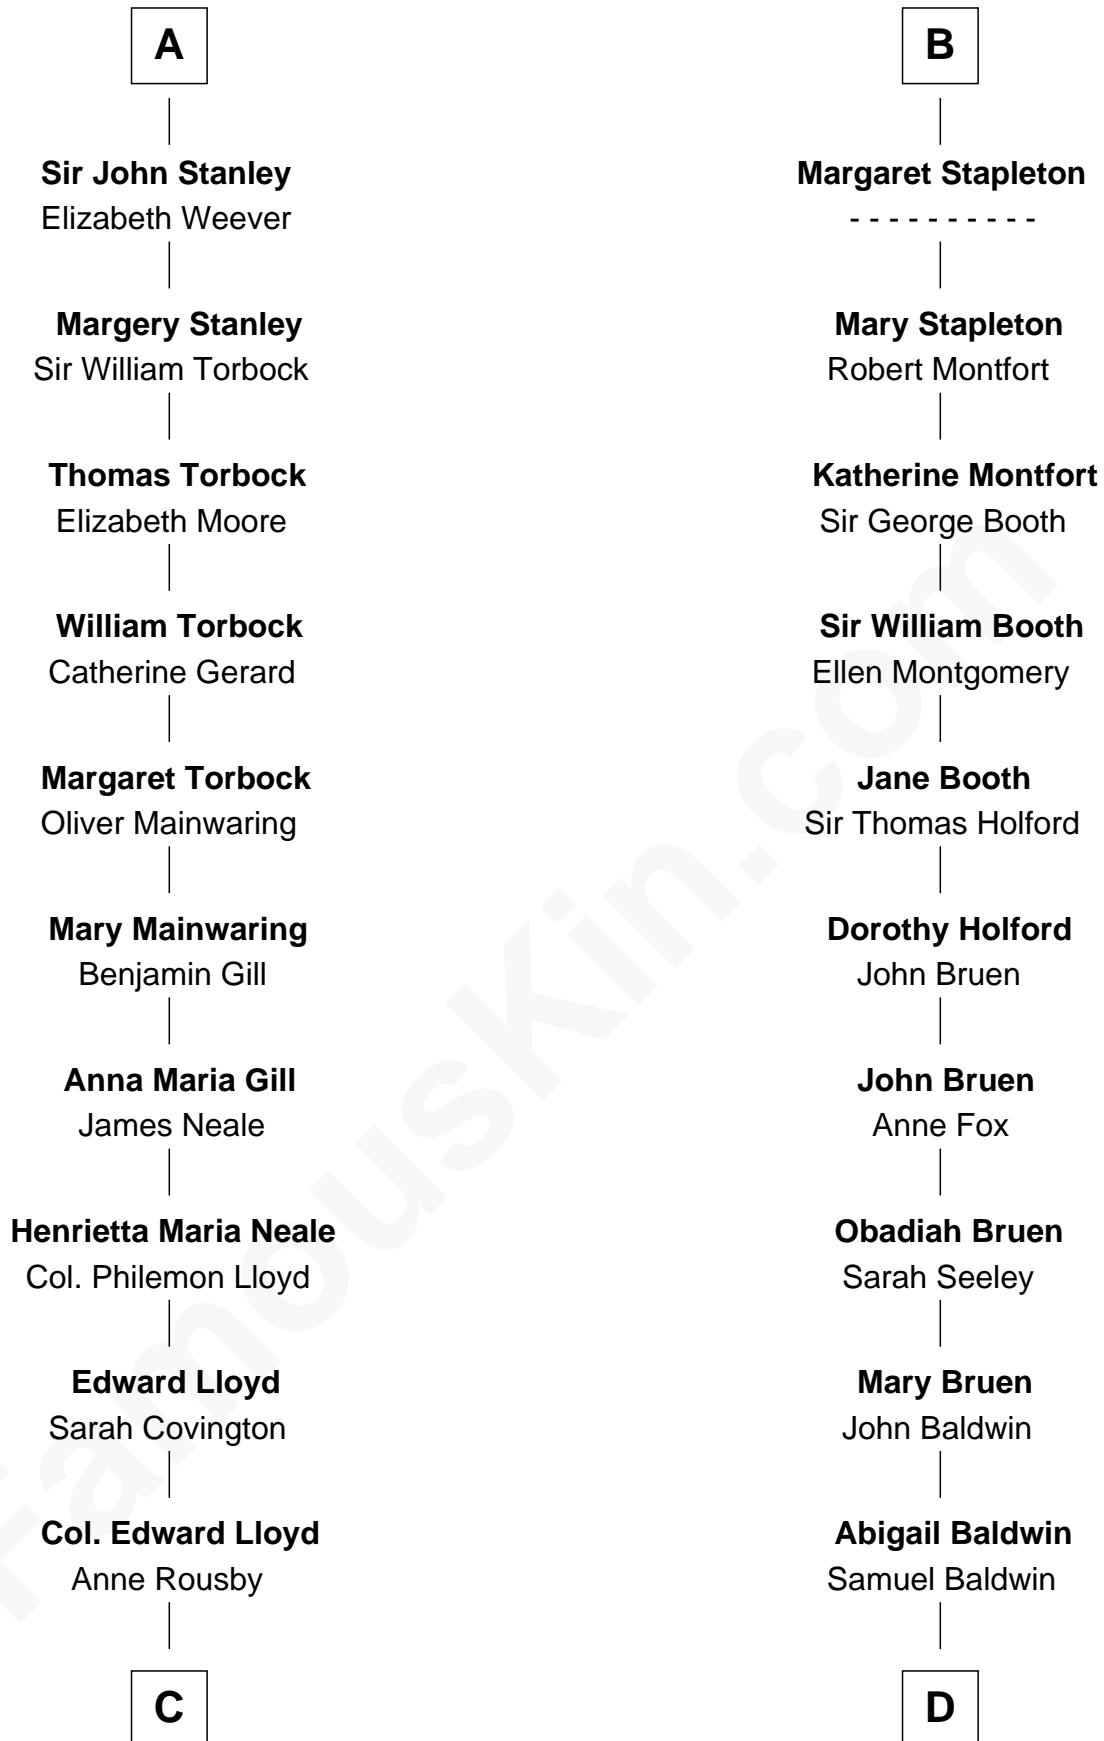

# FamousKin.com Relationship Chart of

**Edward Lloyd V**

*13th Governor of Maryland*

18th cousin 1 time removed of

**Abraham Baldwin**

*Signer of the U.S. Constitution*

**C**

**Col. Edward Lloyd**

Elizabeth Tayloe

**Edward Lloyd V**

*13th Governor of Maryland*

**D**

**Timothy Baldwin**

Bathsheba Stone

**Michael Baldwin**

Lucy Dudley