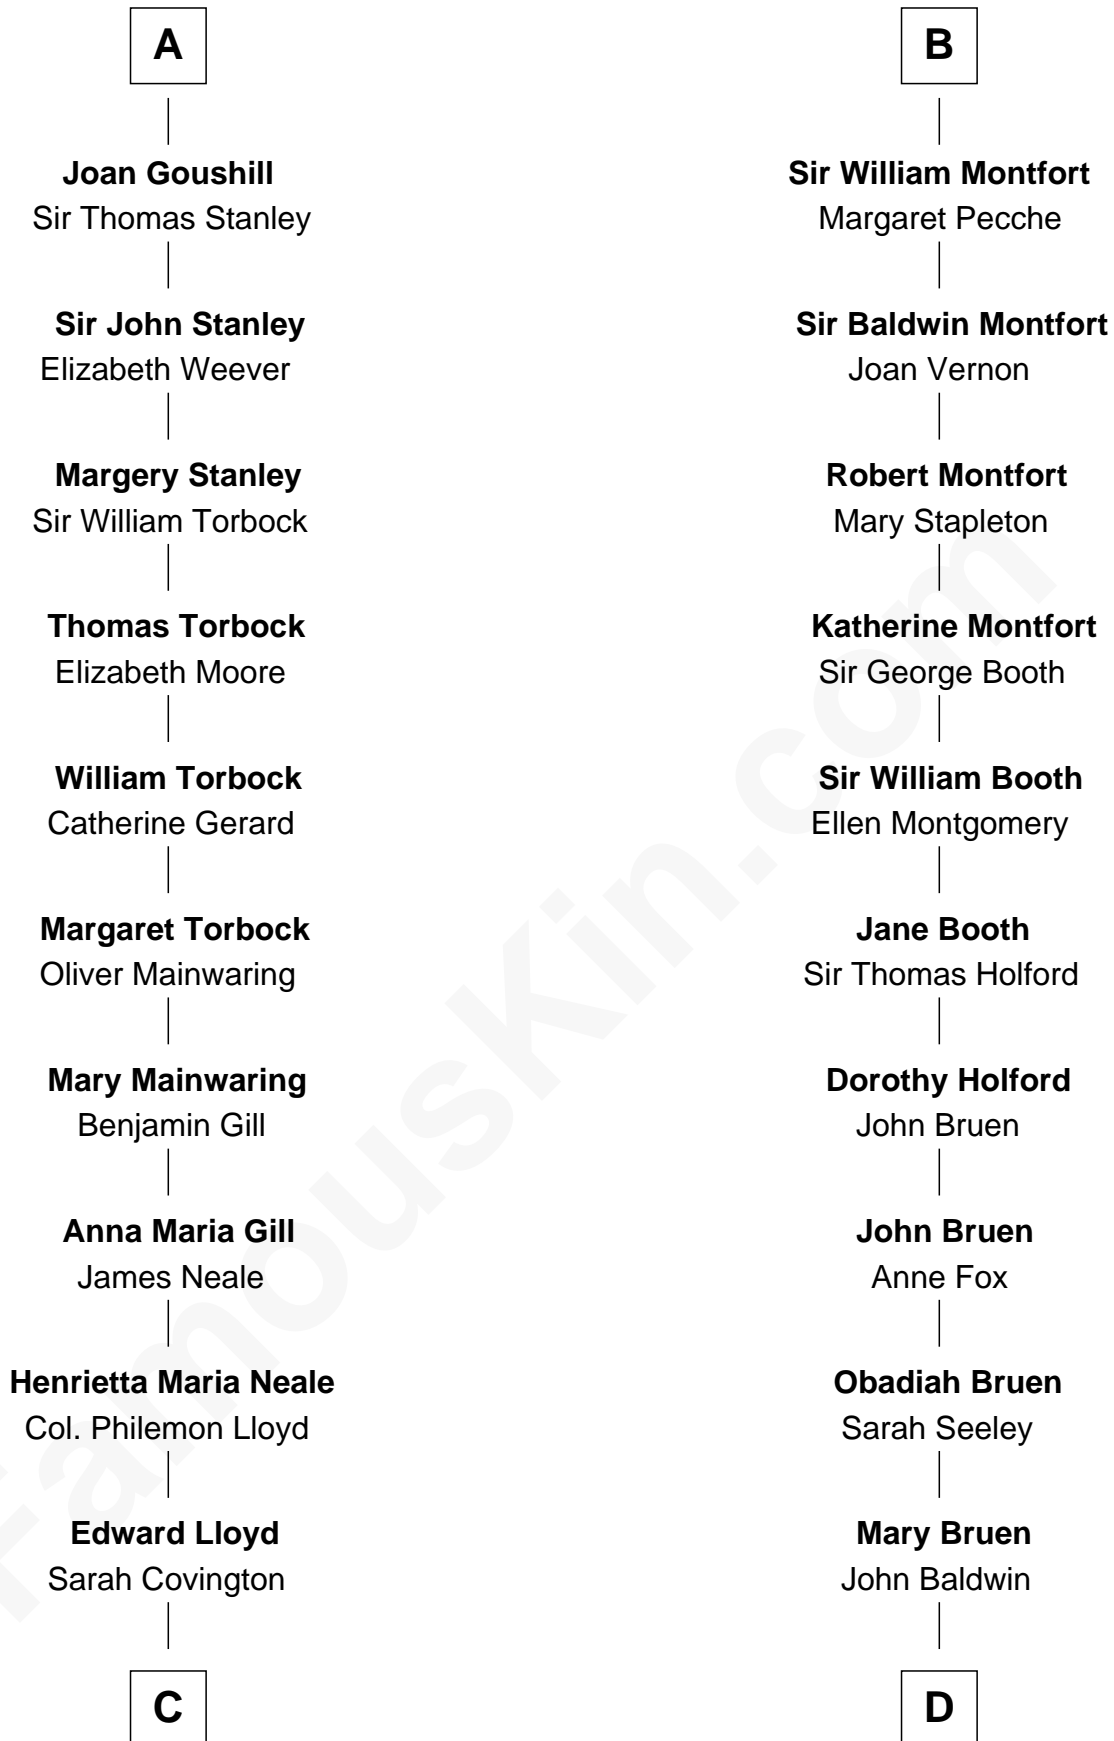

FamousKin.com Relationship Chart of

Edward Lloyd V

13th Governor of Maryland

19th cousin 1 time removed of

Abraham Baldwin

Signer of the U.S. Constitution

C

Col. Edward Lloyd

Anne Rousby

Col. Edward Lloyd

Elizabeth Tayloe

Edward Lloyd V

13th Governor of Maryland

D

Abigail Baldwin

Samuel Baldwin