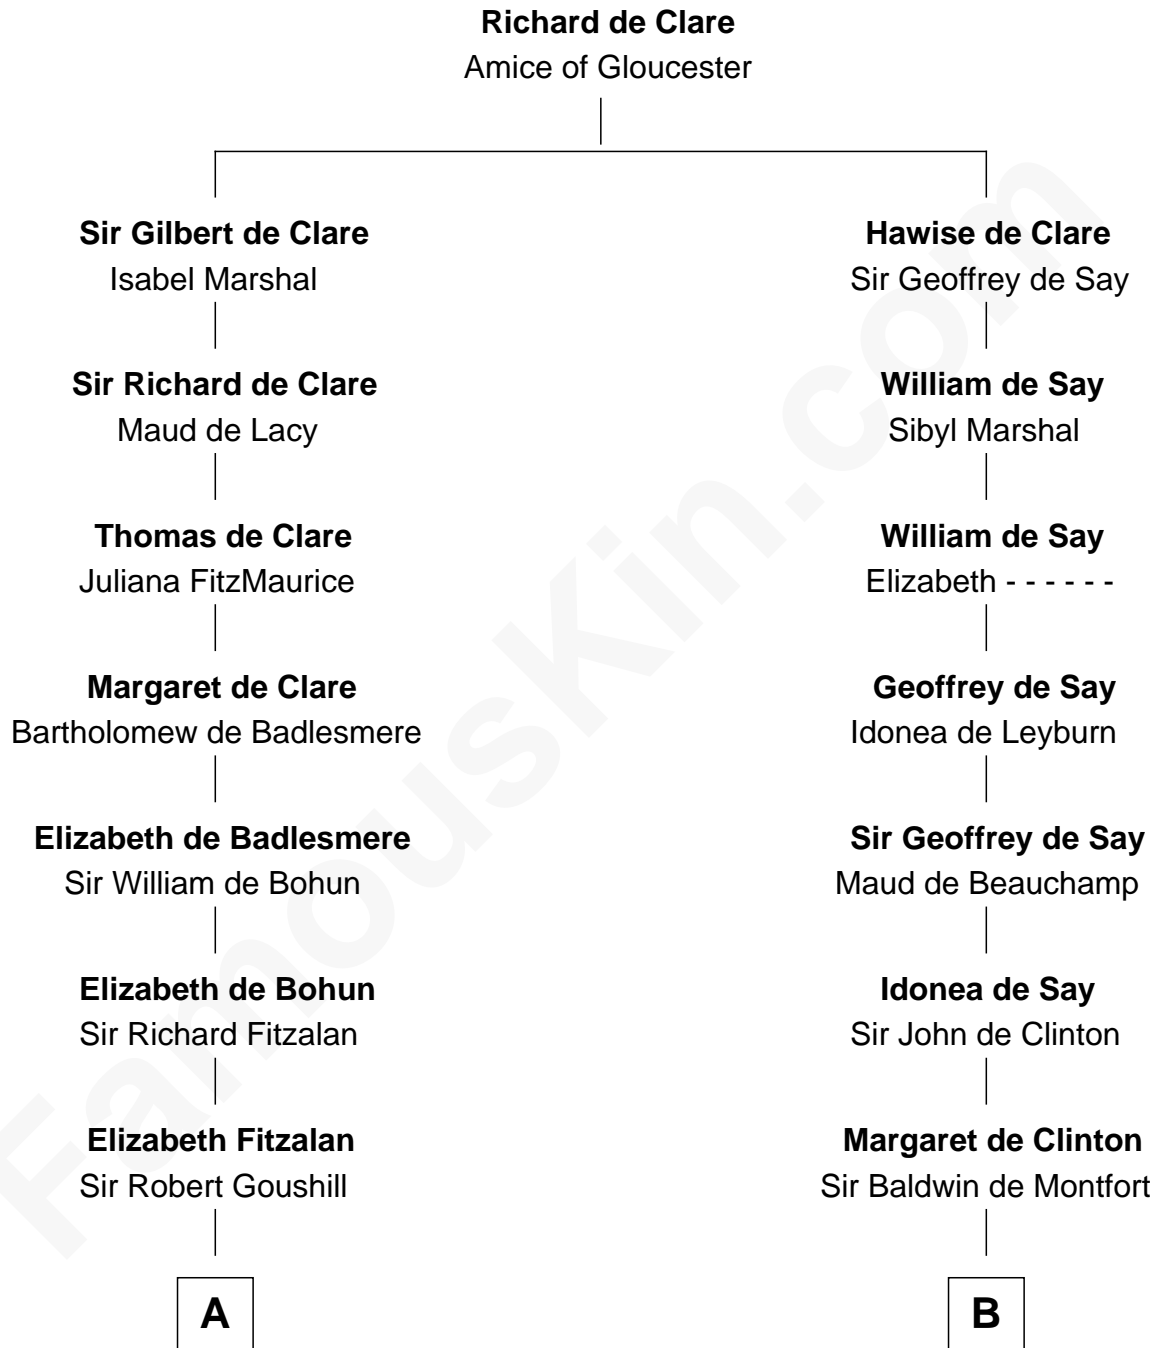

FamousKin.com Relationship Chart of

Edward Lloyd V

13th Governor of Maryland

19th cousin 1 time removed of

Abraham Baldwin

Signer of the U.S. Constitution

C

Col. Edward Lloyd

Anne Rousby

Col. Edward Lloyd

Elizabeth Tayloe

Edward Lloyd V

13th Governor of Maryland

D

Abigail Baldwin

Samuel Baldwin

Timothy Baldwin

Bathsheba Stone

Michael Baldwin

Lucy Dudley

Abraham Baldwin

Signer of the U.S. Constitution

FamousKin.com