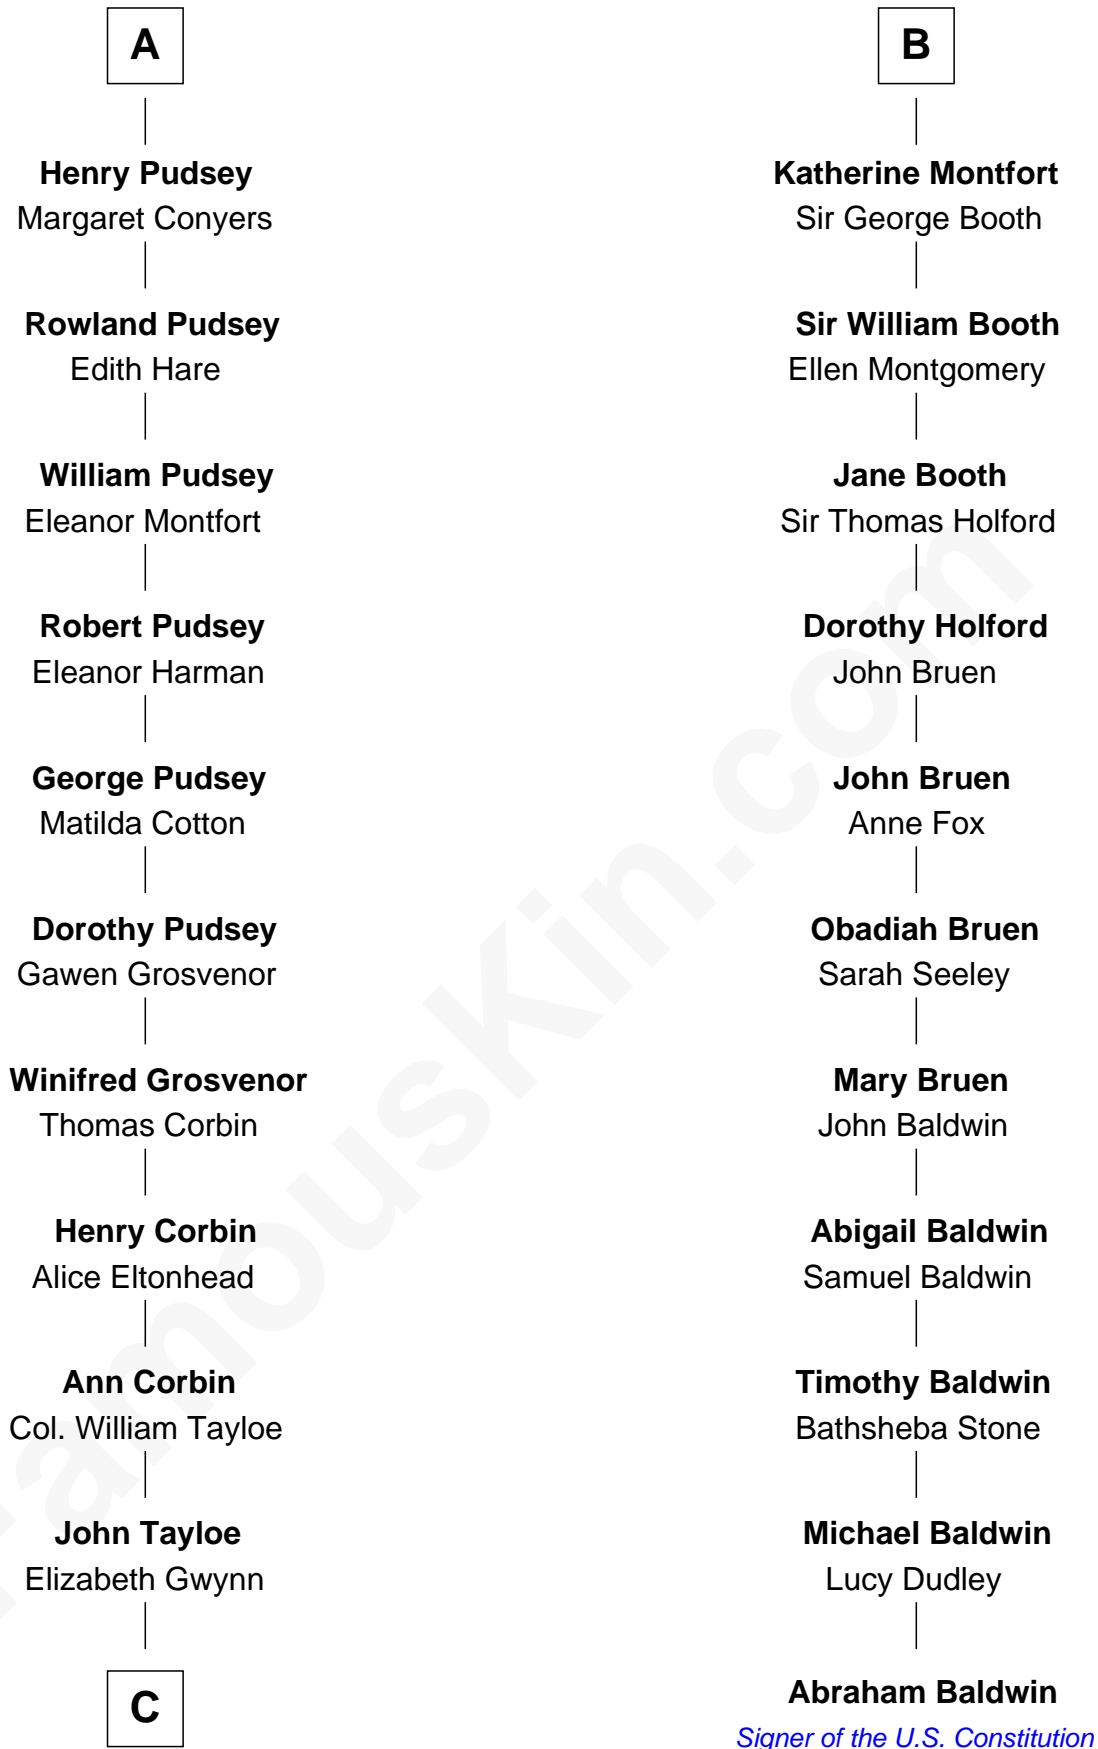

# FamousKin.com Relationship Chart of

**Edward Lloyd V**

*13th Governor of Maryland*

17th cousin 2 times removed of

**Abraham Baldwin**

*Signer of the U.S. Constitution*

**William de Odingsells**

Ela FitzWalter

John de Clinton

**John de Clinton**

Margery Corbet

**Sir John de Clinton**

Idonea de Say

**Margaret de Clinton**

Sir Baldwin de Montfort

**Sir William Montfort**

Margaret Pecche

**Sir Baldwin Montfort**

Joan Vernon

**Robert Montfort**

Mary Stapleton

**B**

**C**

—  
**John Tayloe**  
Rebecca Plater

—  
**Elizabeth Tayloe**  
Col. Edward Lloyd

—  
**Edward Lloyd V**  
*13th Governor of Maryland*

FamousKin.com