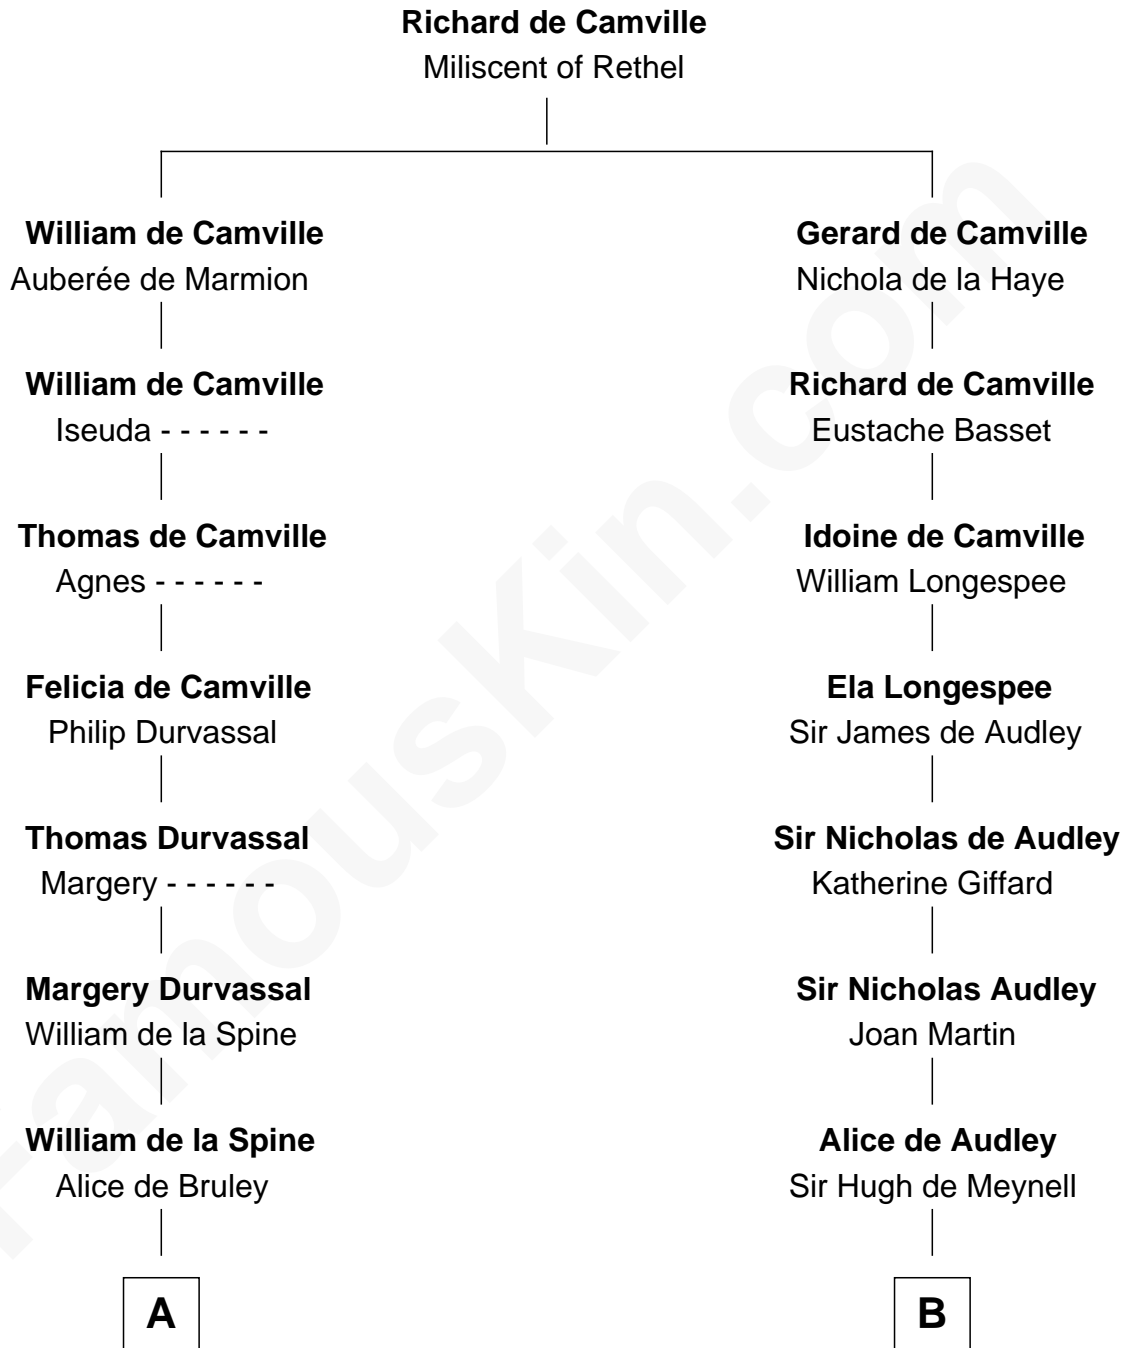

# FamousKin.com Relationship Chart of

**Edward Lloyd V**

*13th Governor of Maryland*

20th cousin 1 time removed of

**Charles Carroll**

*Signer of the Declaration of Independence*

**C**

**Edward Lloyd**  
Sarah Covington

**Col. Edward Lloyd**  
Anne Rousby

**Col. Edward Lloyd**  
Elizabeth Tayloe

**Edward Lloyd V**  
*13th Governor of Maryland*

**D**

**Jane Lowe**  
Col. Henry Sewall

**Nicholas Sewall**  
Susanna Burgess

**Jane Sewall**  
Clement Brooke

**Elizabeth Brooke**  
Charles Carroll

**Charles Carroll**  
*Signer of Declaration of Independence*