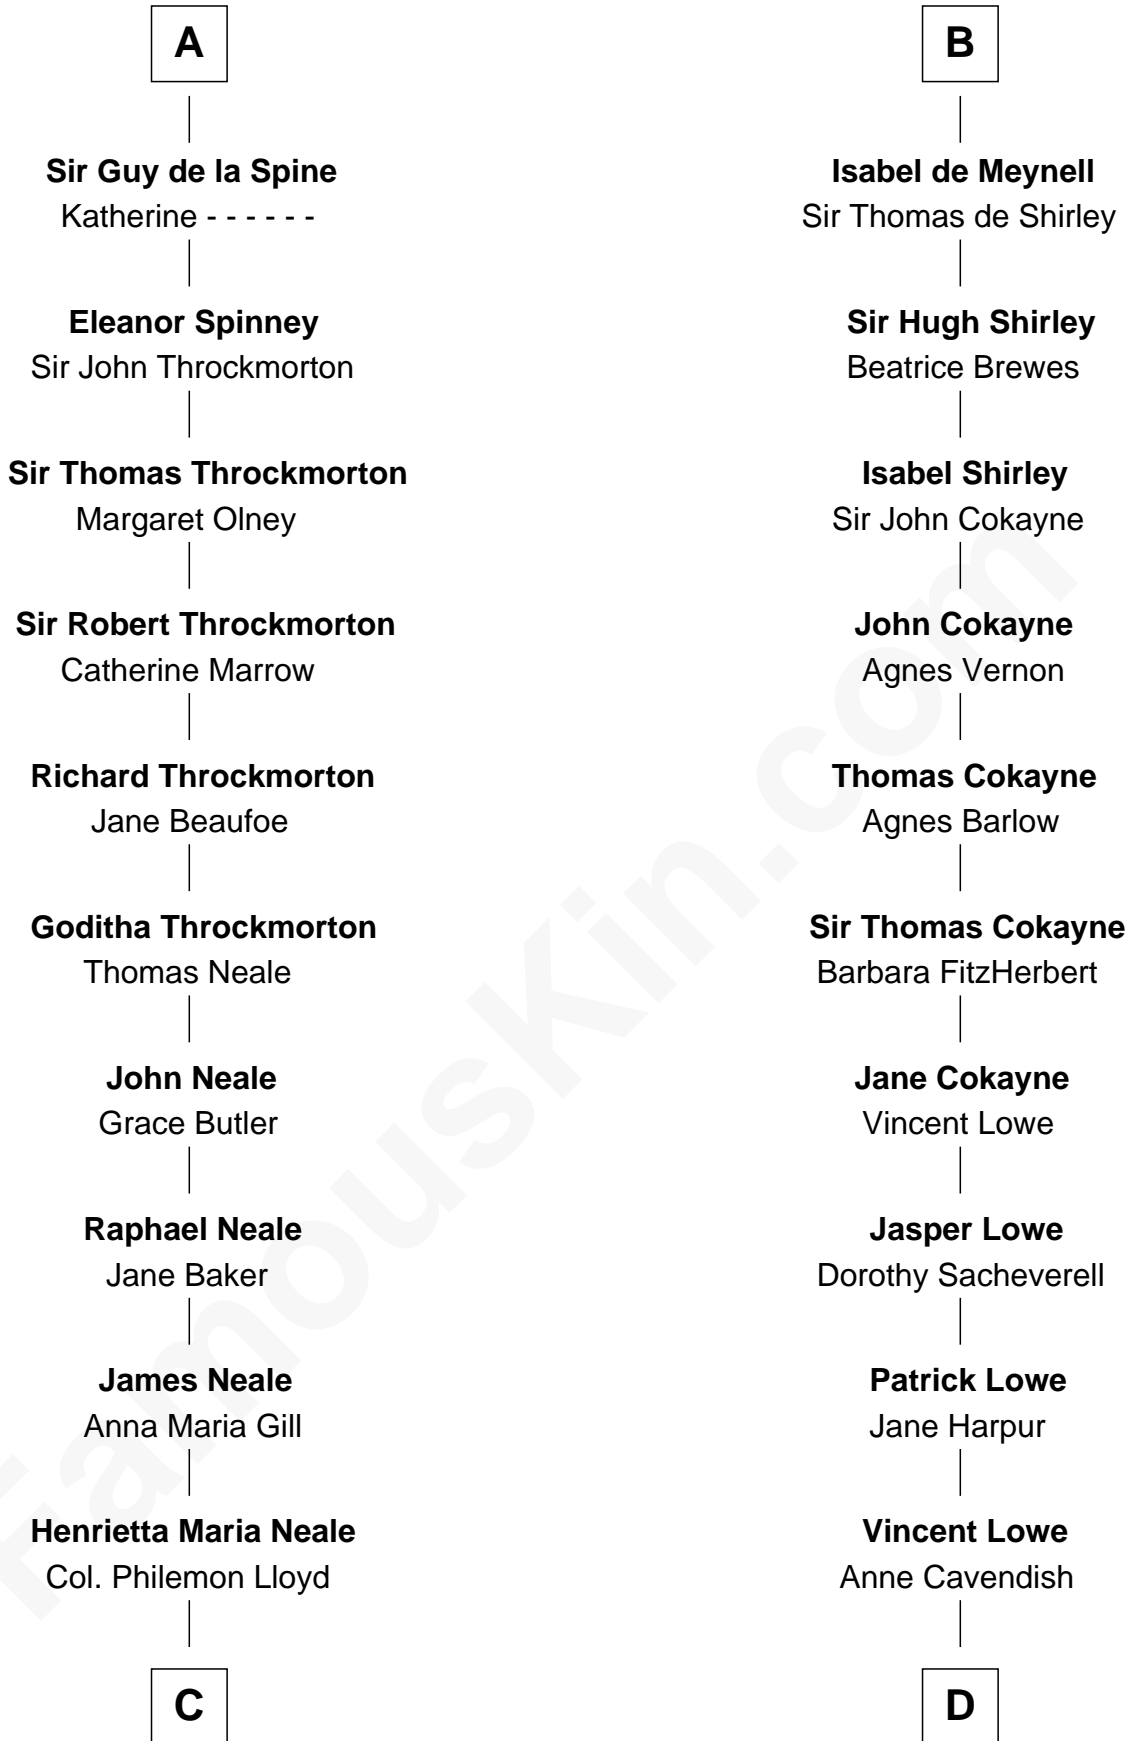

# FamousKin.com Relationship Chart of

**Edward Lloyd V**

*13th Governor of Maryland*

20th cousin 1 time removed of

**Charles Carroll**

*Signer of the Declaration of Independence*

**C**

**Edward Lloyd**  
Sarah Covington

**Col. Edward Lloyd**  
Anne Rousby

**Col. Edward Lloyd**  
Elizabeth Tayloe

**Edward Lloyd V**  
*13th Governor of Maryland*

**D**

**Jane Lowe**  
Col. Henry Sewall

**Nicholas Sewall**  
Susanna Burgess

**Jane Sewall**  
Clement Brooke

**Elizabeth Brooke**  
Charles Carroll

**Charles Carroll**  
*Signer of Declaration of Independence*