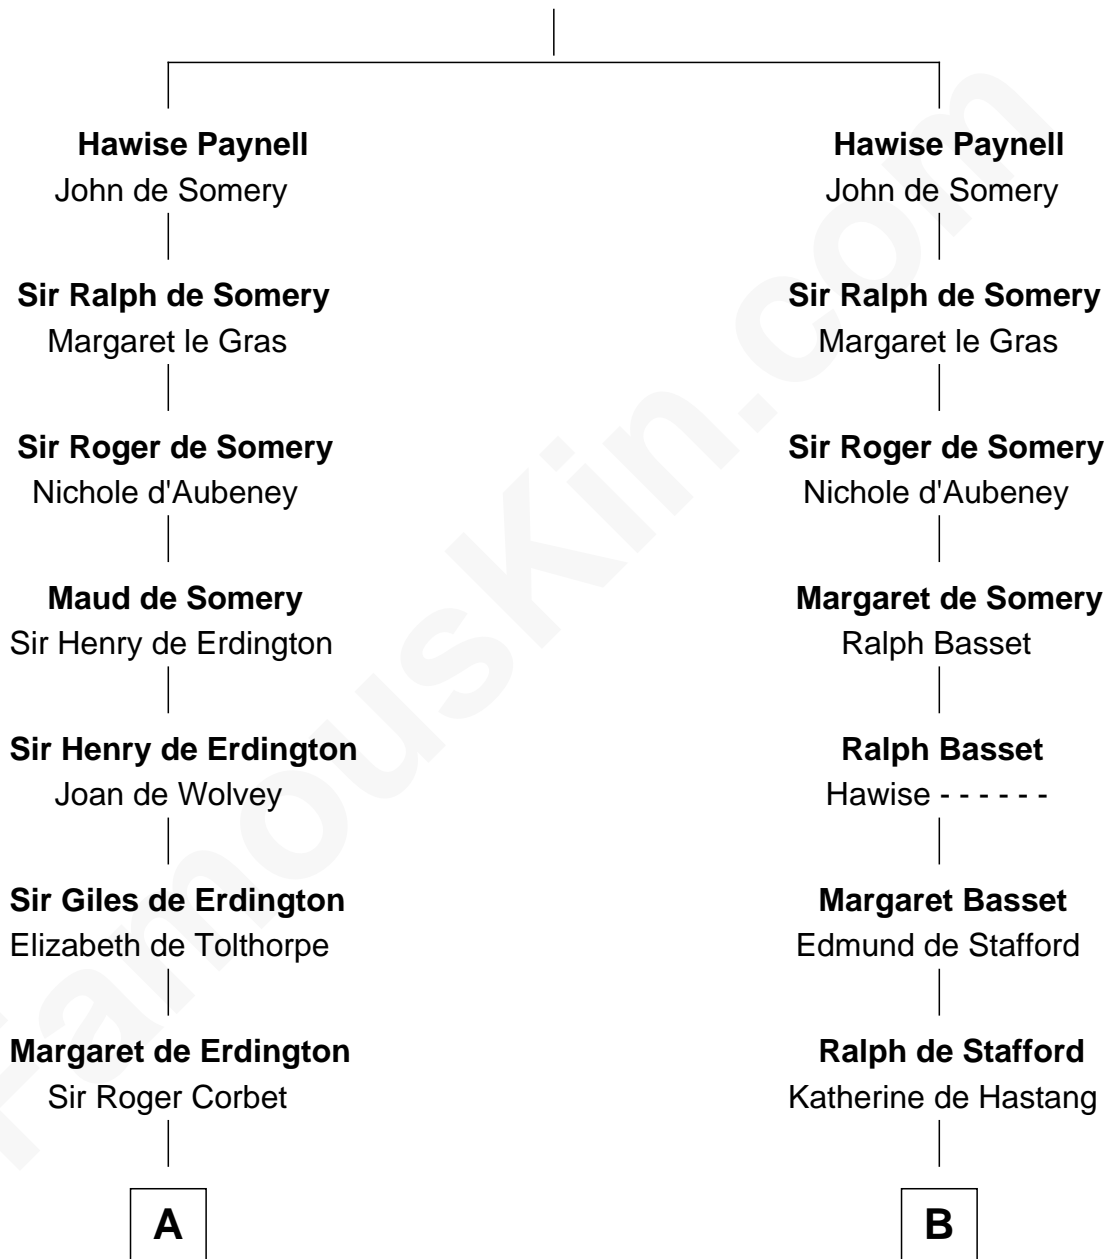

FamousKin.com Relationship Chart of

Edward Lloyd V

13th Governor of Maryland

21st cousin of

Charles Carroll

Signer of the Declaration of Independence

Ralph Paynell

C

Ann Corbin
Col. William Tayloe

John Tayloe
Elizabeth Gwynn

John Tayloe
Rebecca Plater

Elizabeth Tayloe
Col. Edward Lloyd

Edward Lloyd V
13th Governor of Maryland

D

Col. Henry Sewall
Jane Lowe

Nicholas Sewall
Susanna Burgess