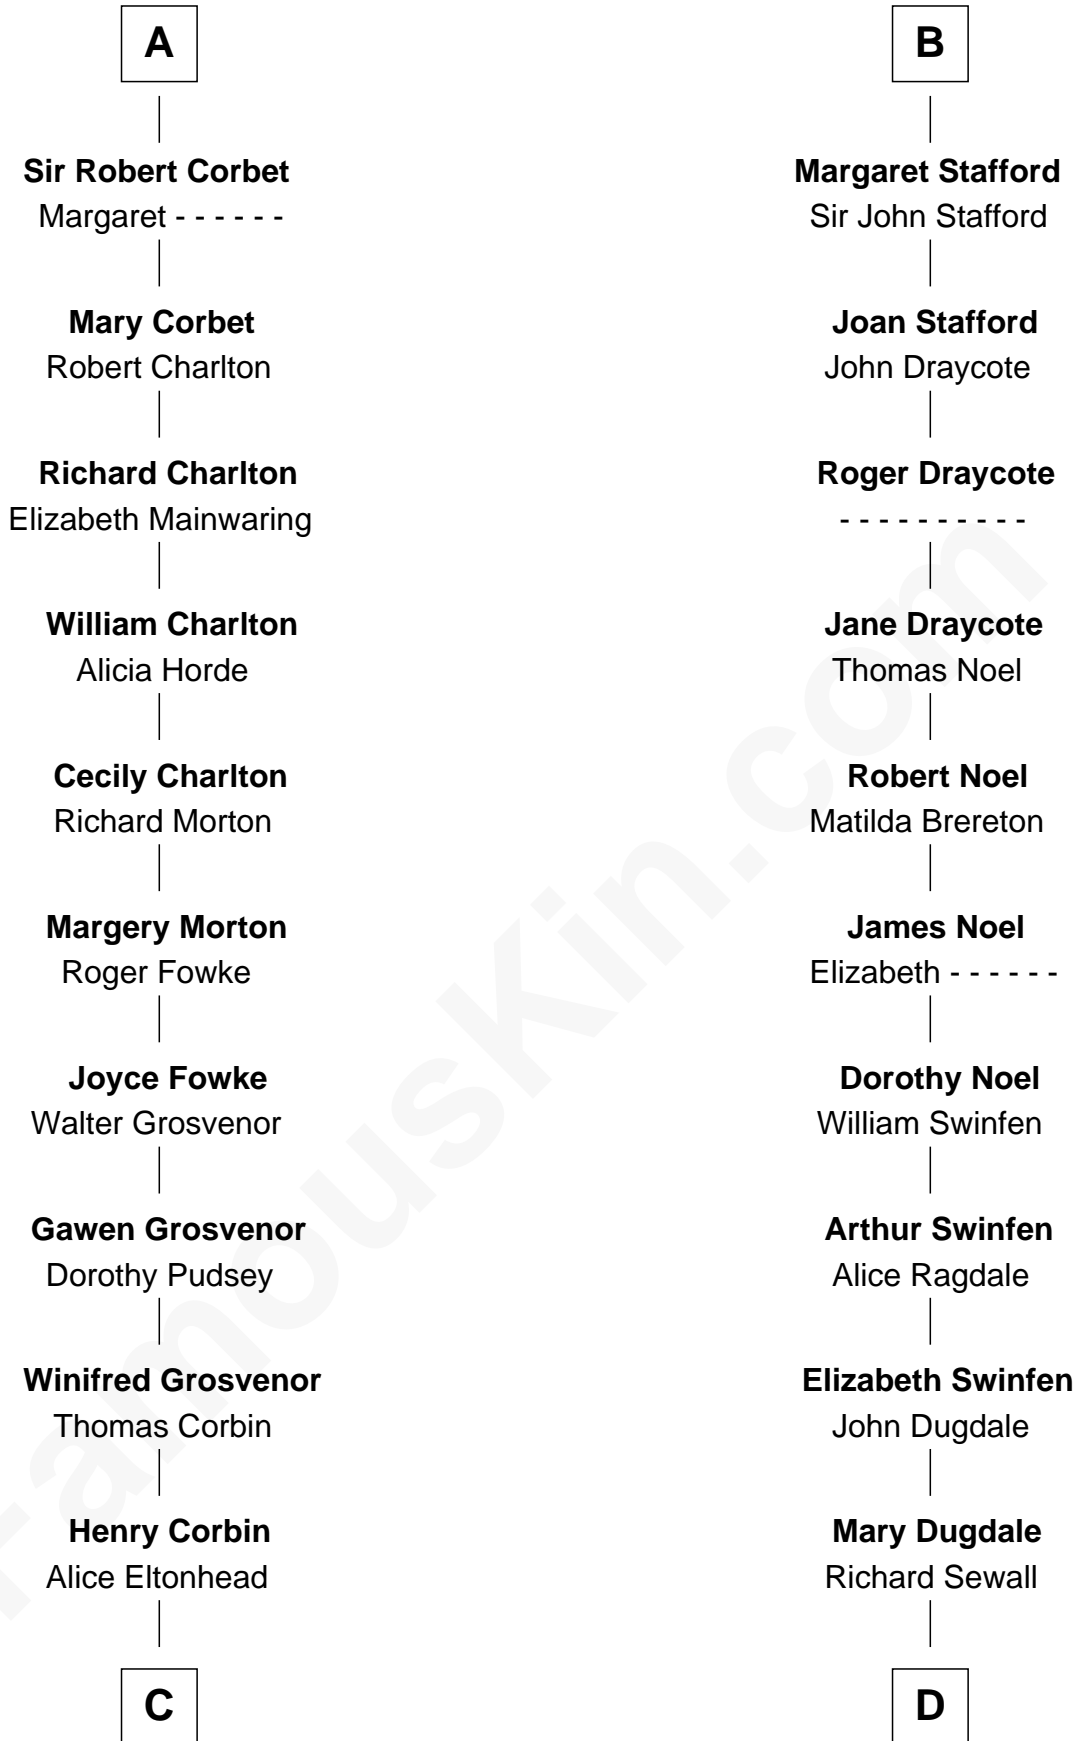

FamousKin.com Relationship Chart of

Edward Lloyd V

13th Governor of Maryland

21st cousin of

Charles Carroll

Signer of the Declaration of Independence

Ralph Paynell

C

Ann Corbin
Col. William Tayloe

John Tayloe
Elizabeth Gwynn

John Tayloe
Rebecca Plater

Elizabeth Tayloe
Col. Edward Lloyd

Edward Lloyd V
13th Governor of Maryland

D

Col. Henry Sewall
Jane Lowe

Nicholas Sewall
Susanna Burgess