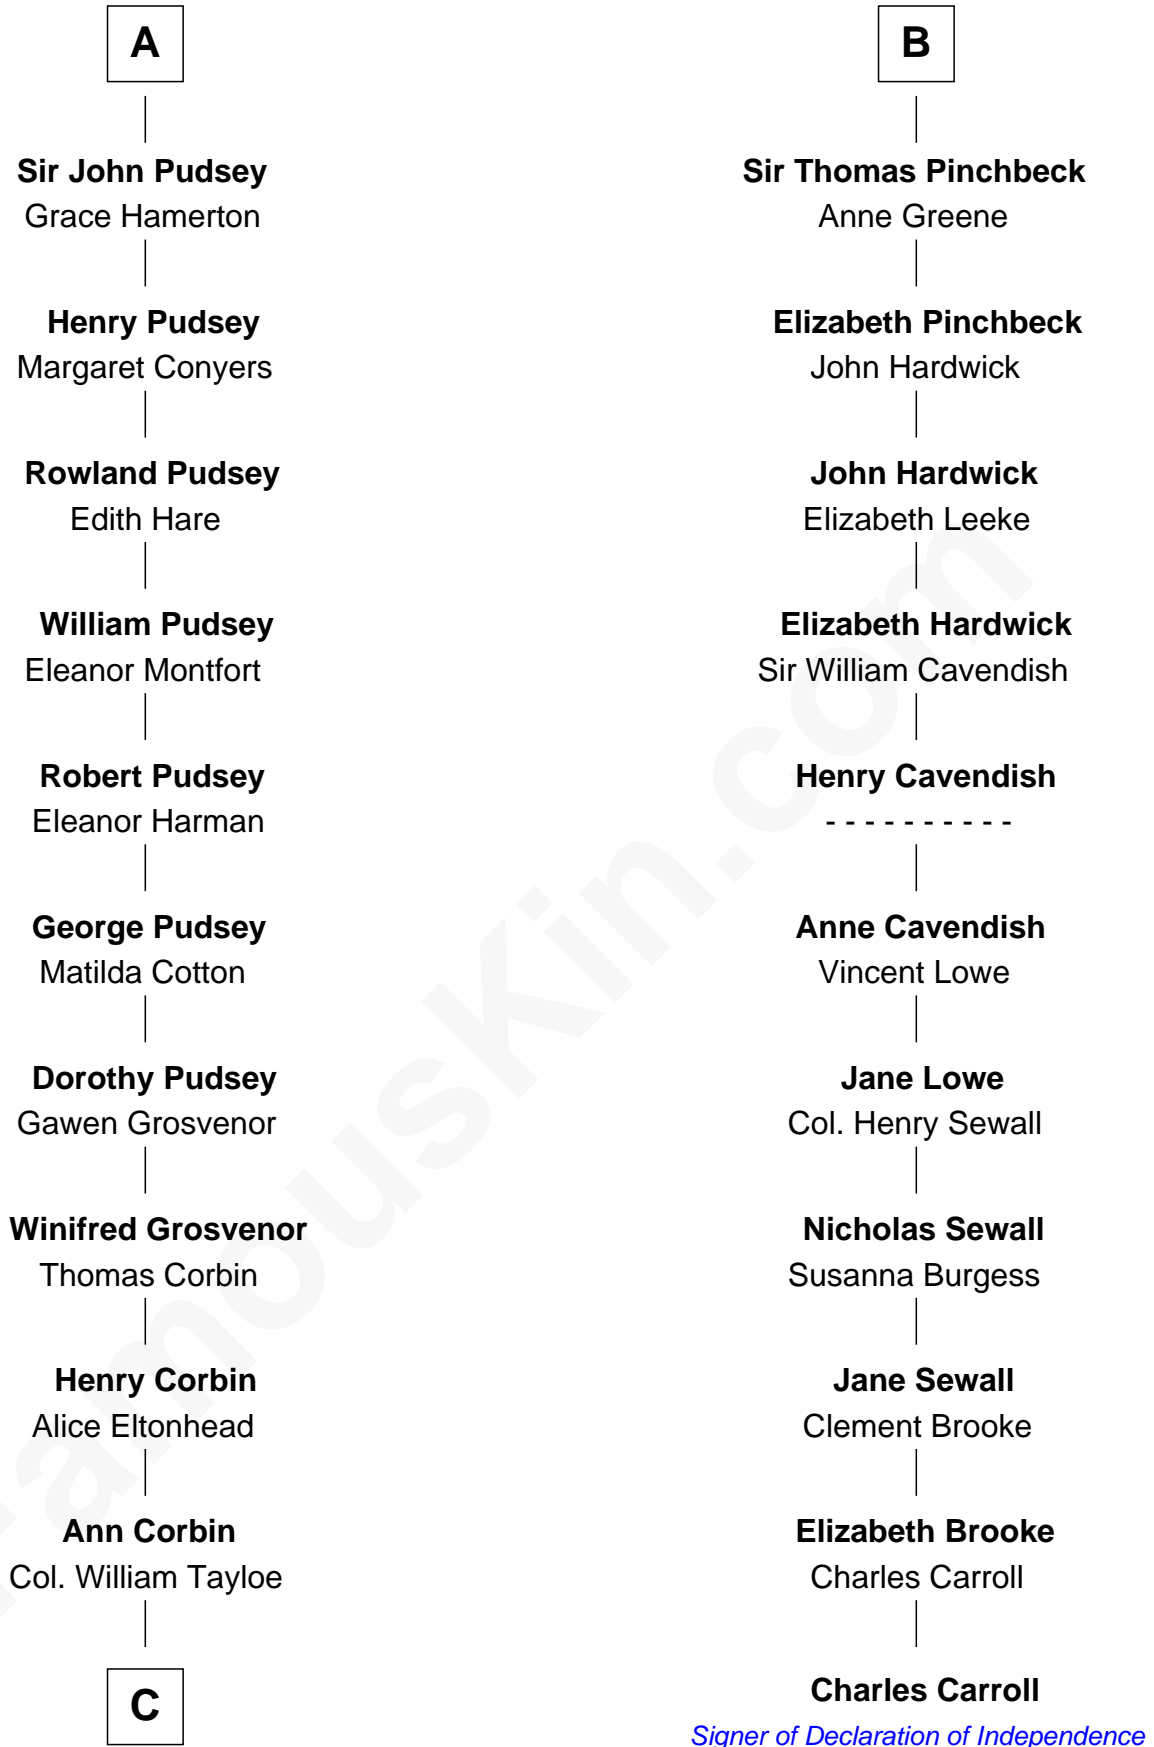

FamousKin.com Relationship Chart of

Edward Lloyd V

13th Governor of Maryland

17th cousin 3 times removed of

Charles Carroll

Signer of the Declaration of Independence

C

—
John Tayloe
Elizabeth Gwynn

—
John Tayloe
Rebecca Plater

—
Elizabeth Tayloe
Col. Edward Lloyd

—
Edward Lloyd V
13th Governor of Maryland

FamousKin.com