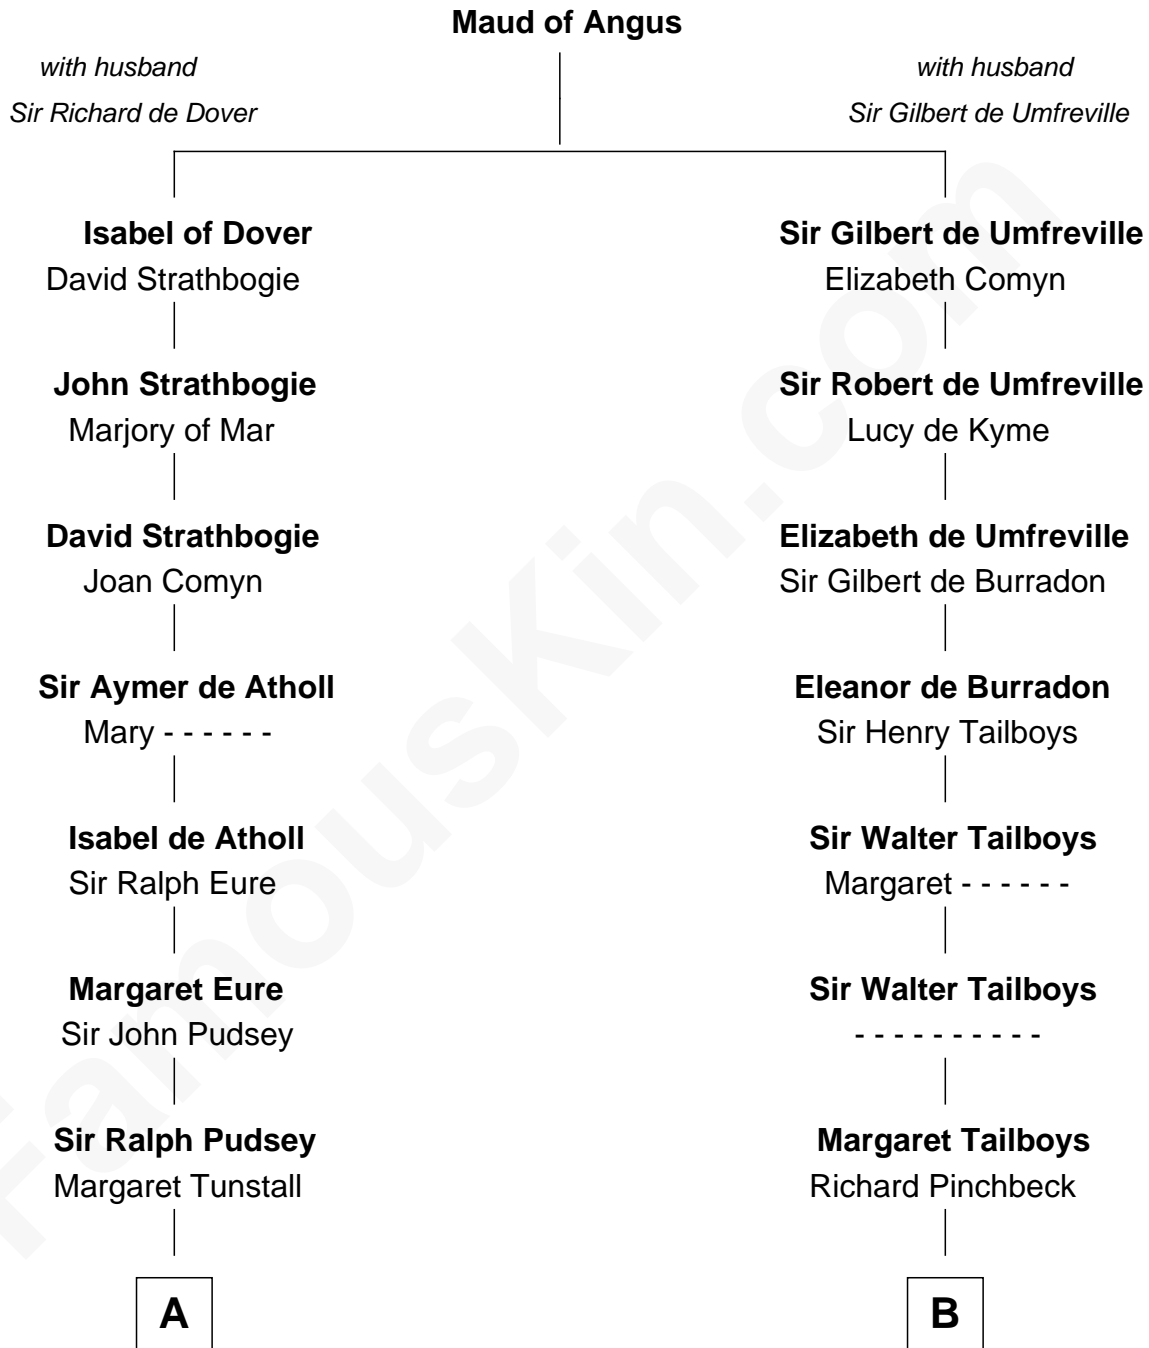

FamousKin.com Relationship Chart of

Edward Lloyd V

13th Governor of Maryland

17th cousin 3 times removed of

Charles Carroll

Signer of the Declaration of Independence

C

—
John Tayloe
Elizabeth Gwynn

—
John Tayloe
Rebecca Plater

—
Elizabeth Tayloe
Col. Edward Lloyd

—
Edward Lloyd V
13th Governor of Maryland

FamousKin.com