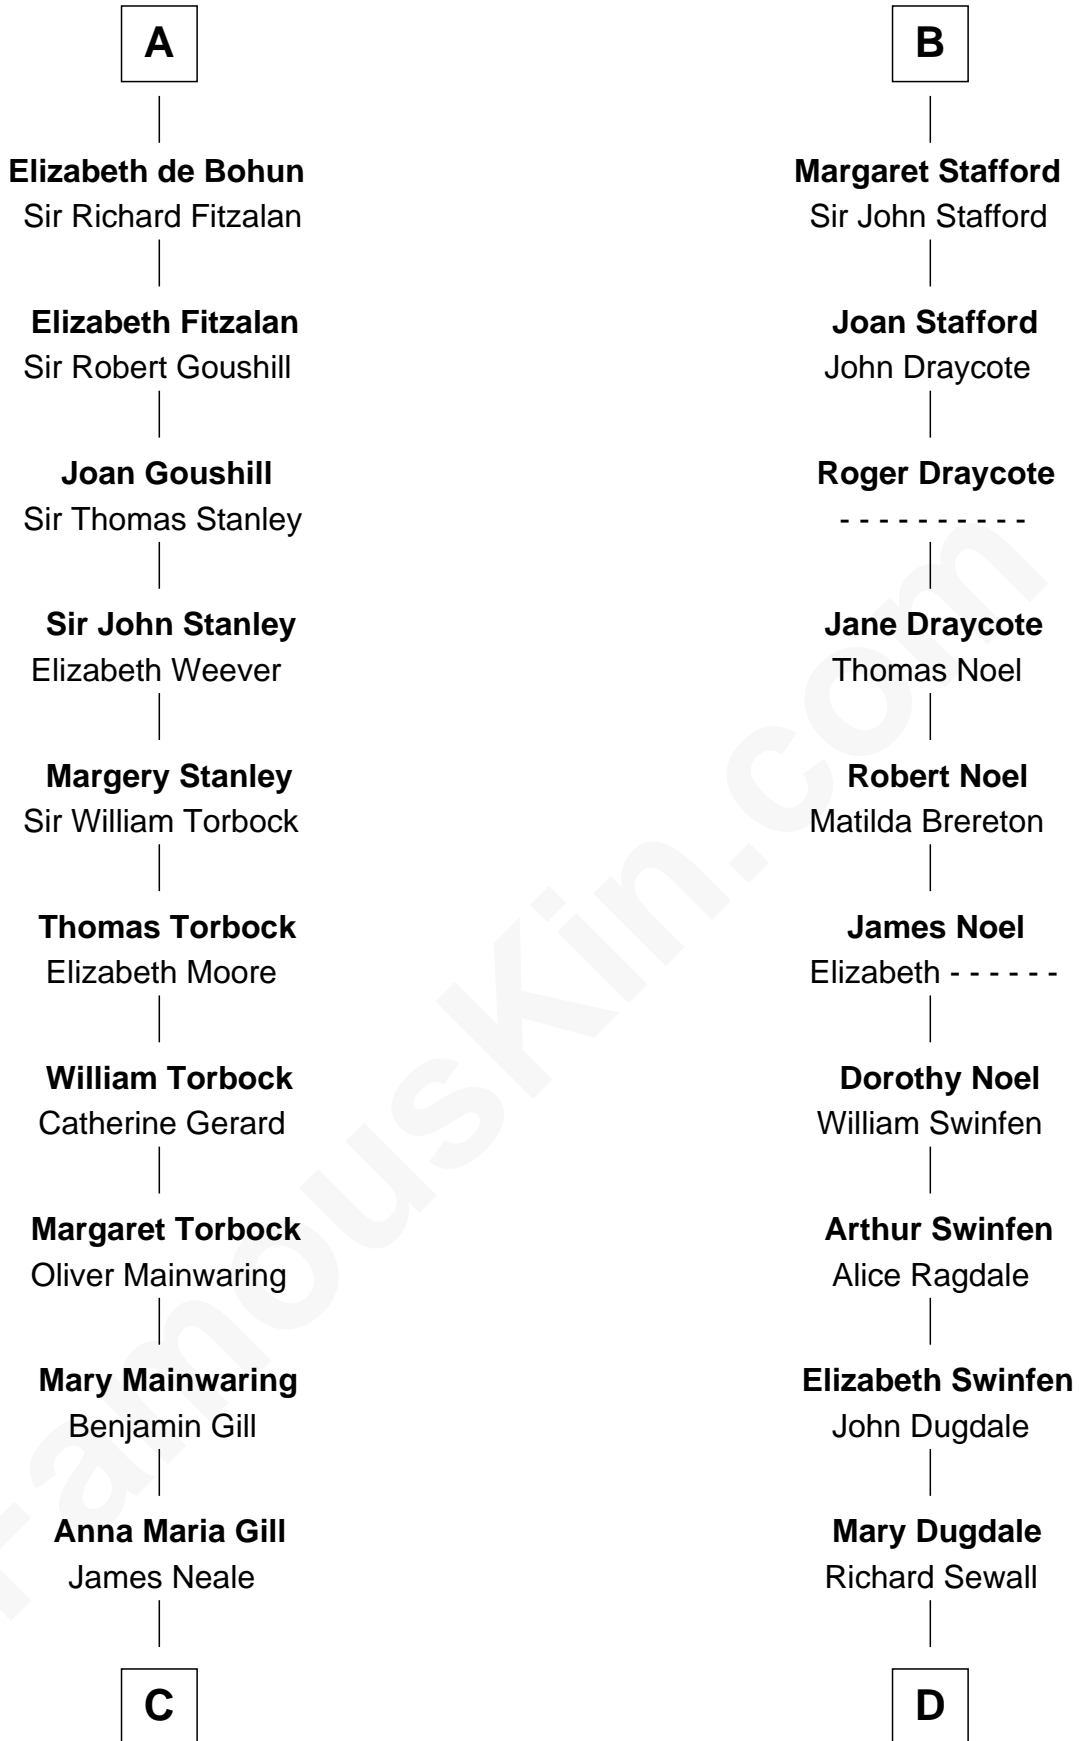

FamousKin.com Relationship Chart of

Edward Lloyd V

13th Governor of Maryland

21st cousin of

Charles Carroll

Signer of the Declaration of Independence

Sir Ranulf de Gernons

Maud of Gloucester

C

Henrietta Maria Neale

Col. Philemon Lloyd

Edward Lloyd

Sarah Covington

Col. Edward Lloyd

Anne Rousby

Col. Edward Lloyd

Elizabeth Tayloe

Edward Lloyd V

13th Governor of Maryland

D

Col. Henry Sewall

Jane Lowe

Nicholas Sewall

Susanna Burgess