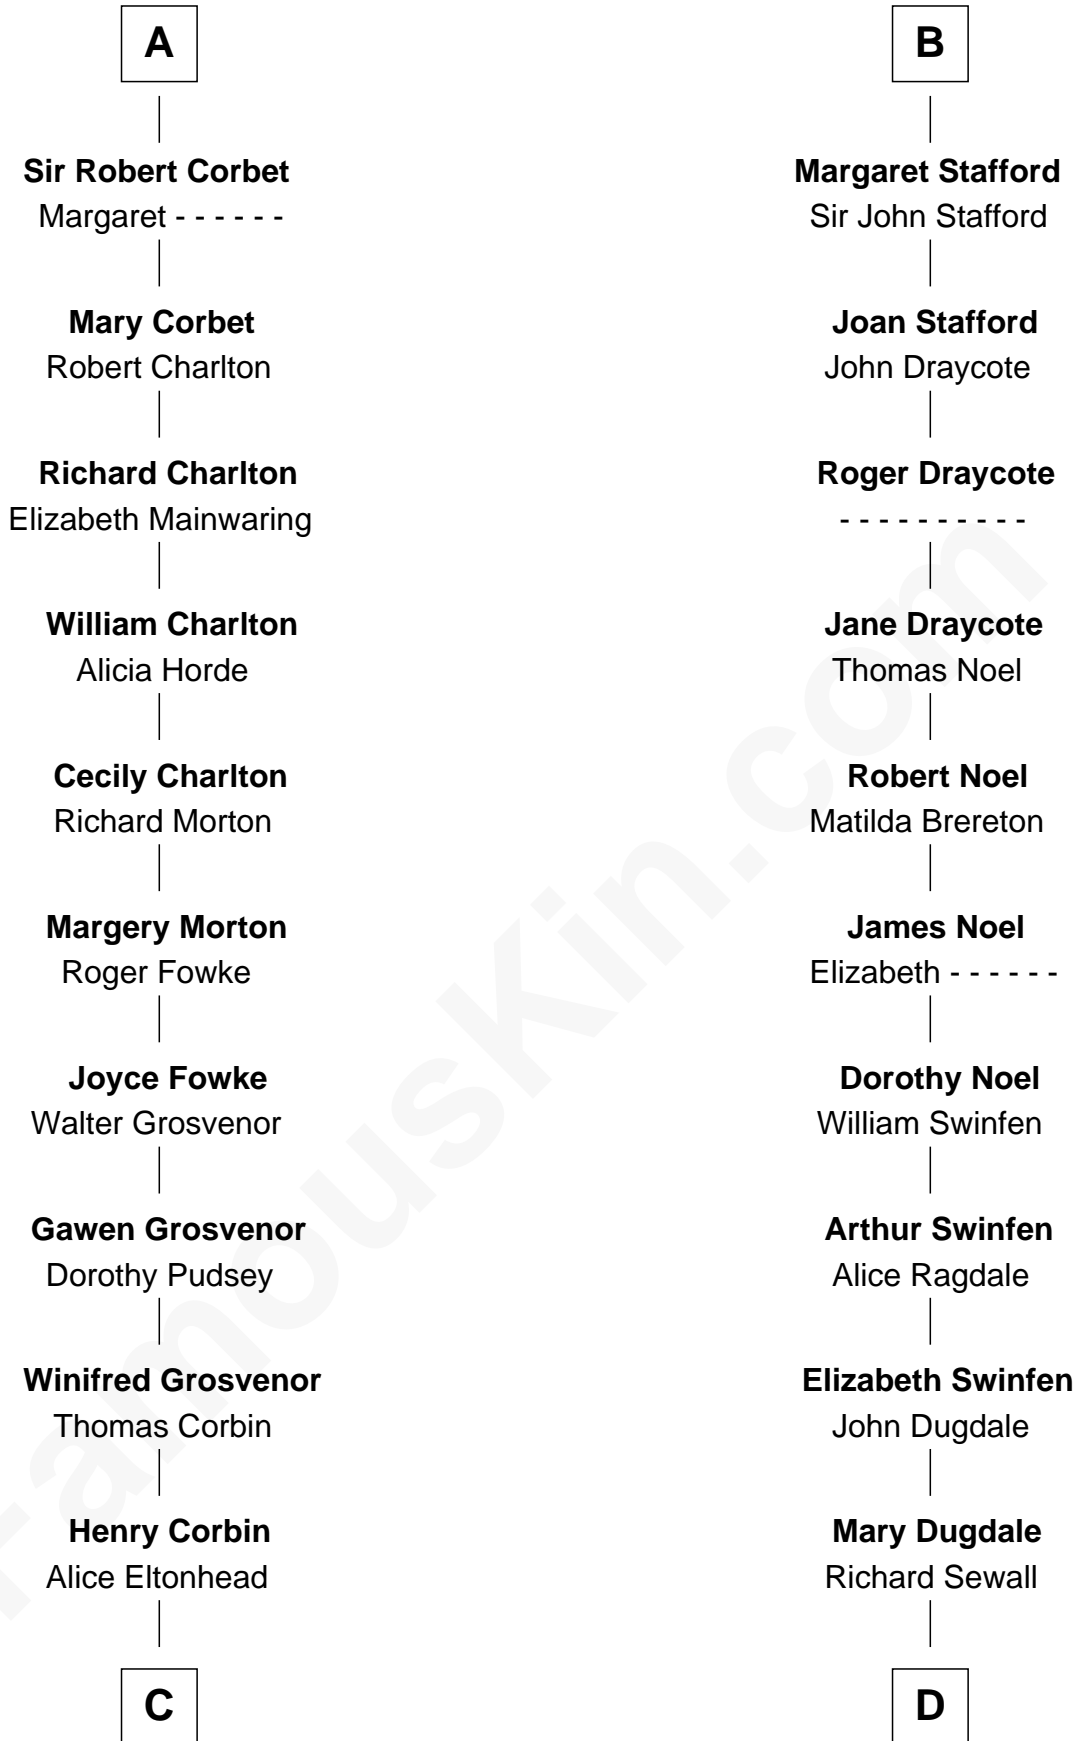

# FamousKin.com Relationship Chart of

**Edward Lloyd V**

*13th Governor of Maryland*

21st cousin of

**Charles Carroll**

*Signer of the Declaration of Independence*

**William d'Aubenev**

Alice of Louvain

**C**

**Ann Corbin**  
Col. William Tayloe

**John Tayloe**  
Elizabeth Gwynn

**John Tayloe**  
Rebecca Plater

**Elizabeth Tayloe**  
Col. Edward Lloyd

**Edward Lloyd V**  
*13th Governor of Maryland*

**D**

**Col. Henry Sewall**  
Jane Lowe