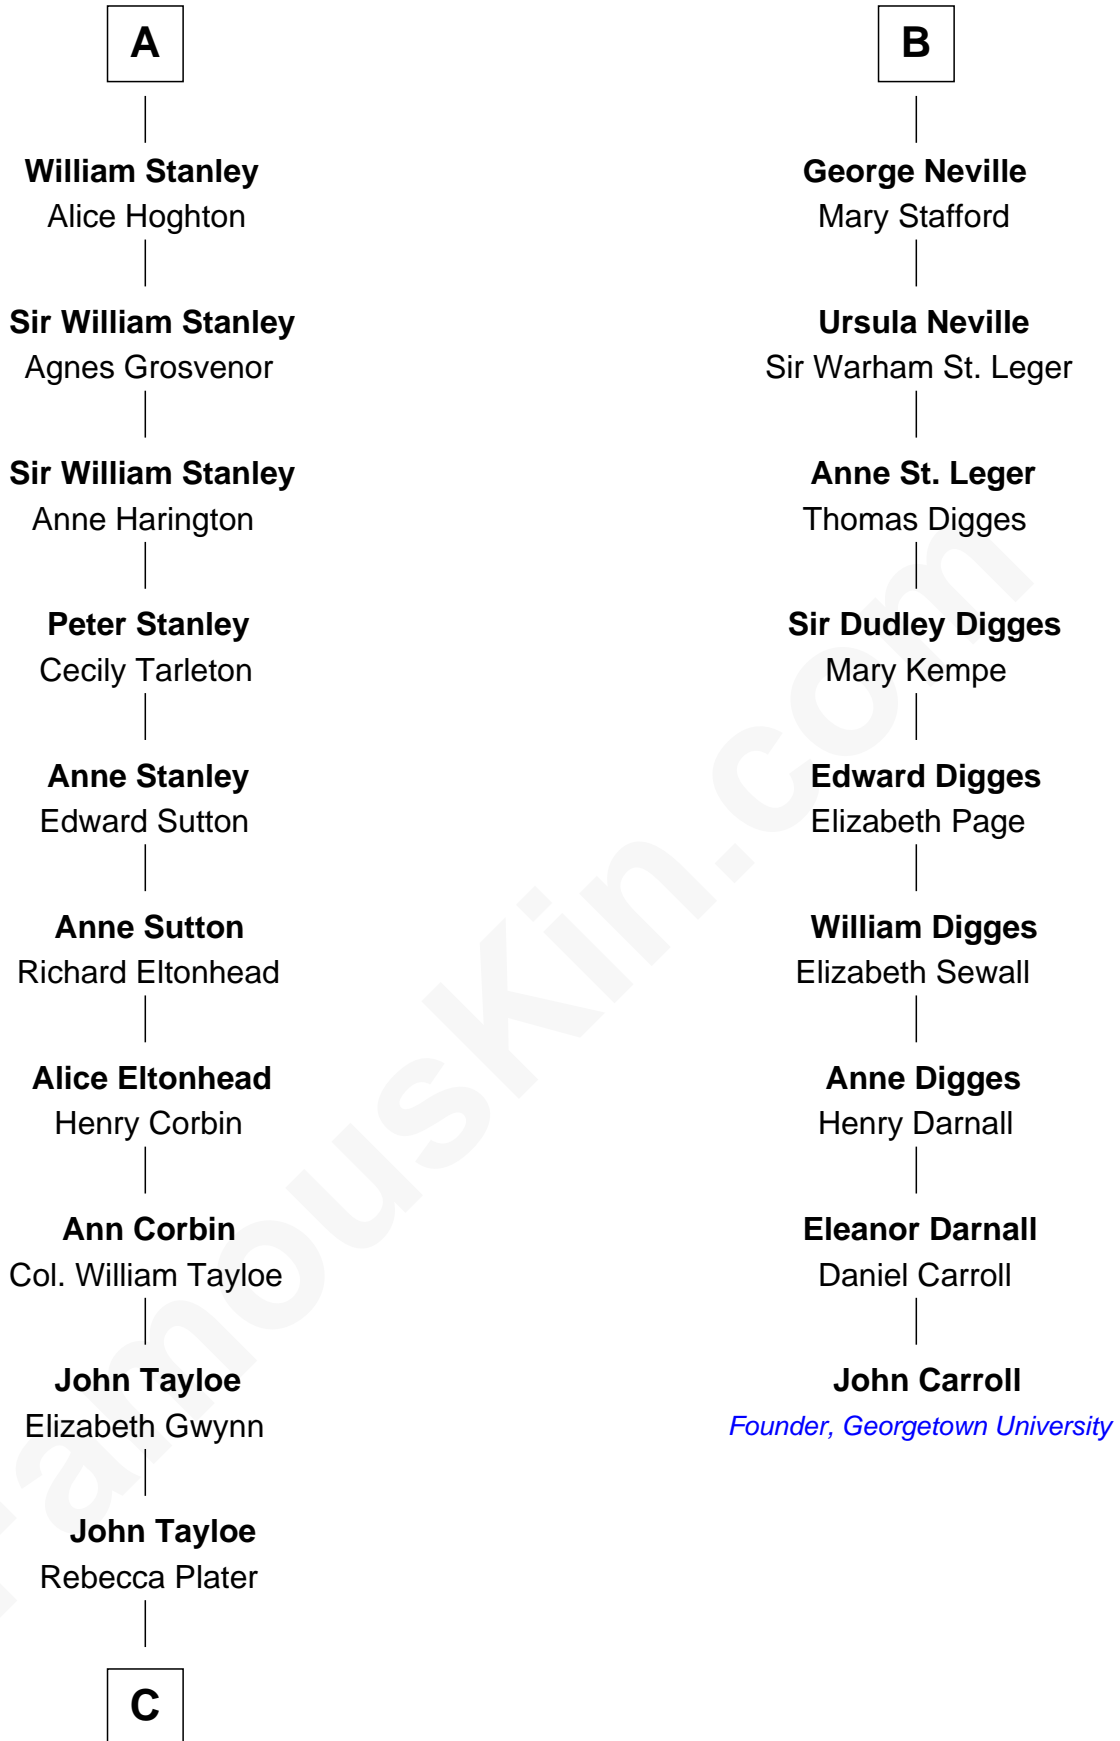

# FamousKin.com Relationship Chart of

**Edward Lloyd V**

*13th Governor of Maryland*

15th cousin 3 times removed of

**John Carroll**

*Founder of Georgetown University*

**Alan la Zouche**

Ellen de Quincy

**C**

**Elizabeth Tayloe**  
Col. Edward Lloyd

**Edward Lloyd V**  
*13th Governor of Maryland*

FamousKin.com