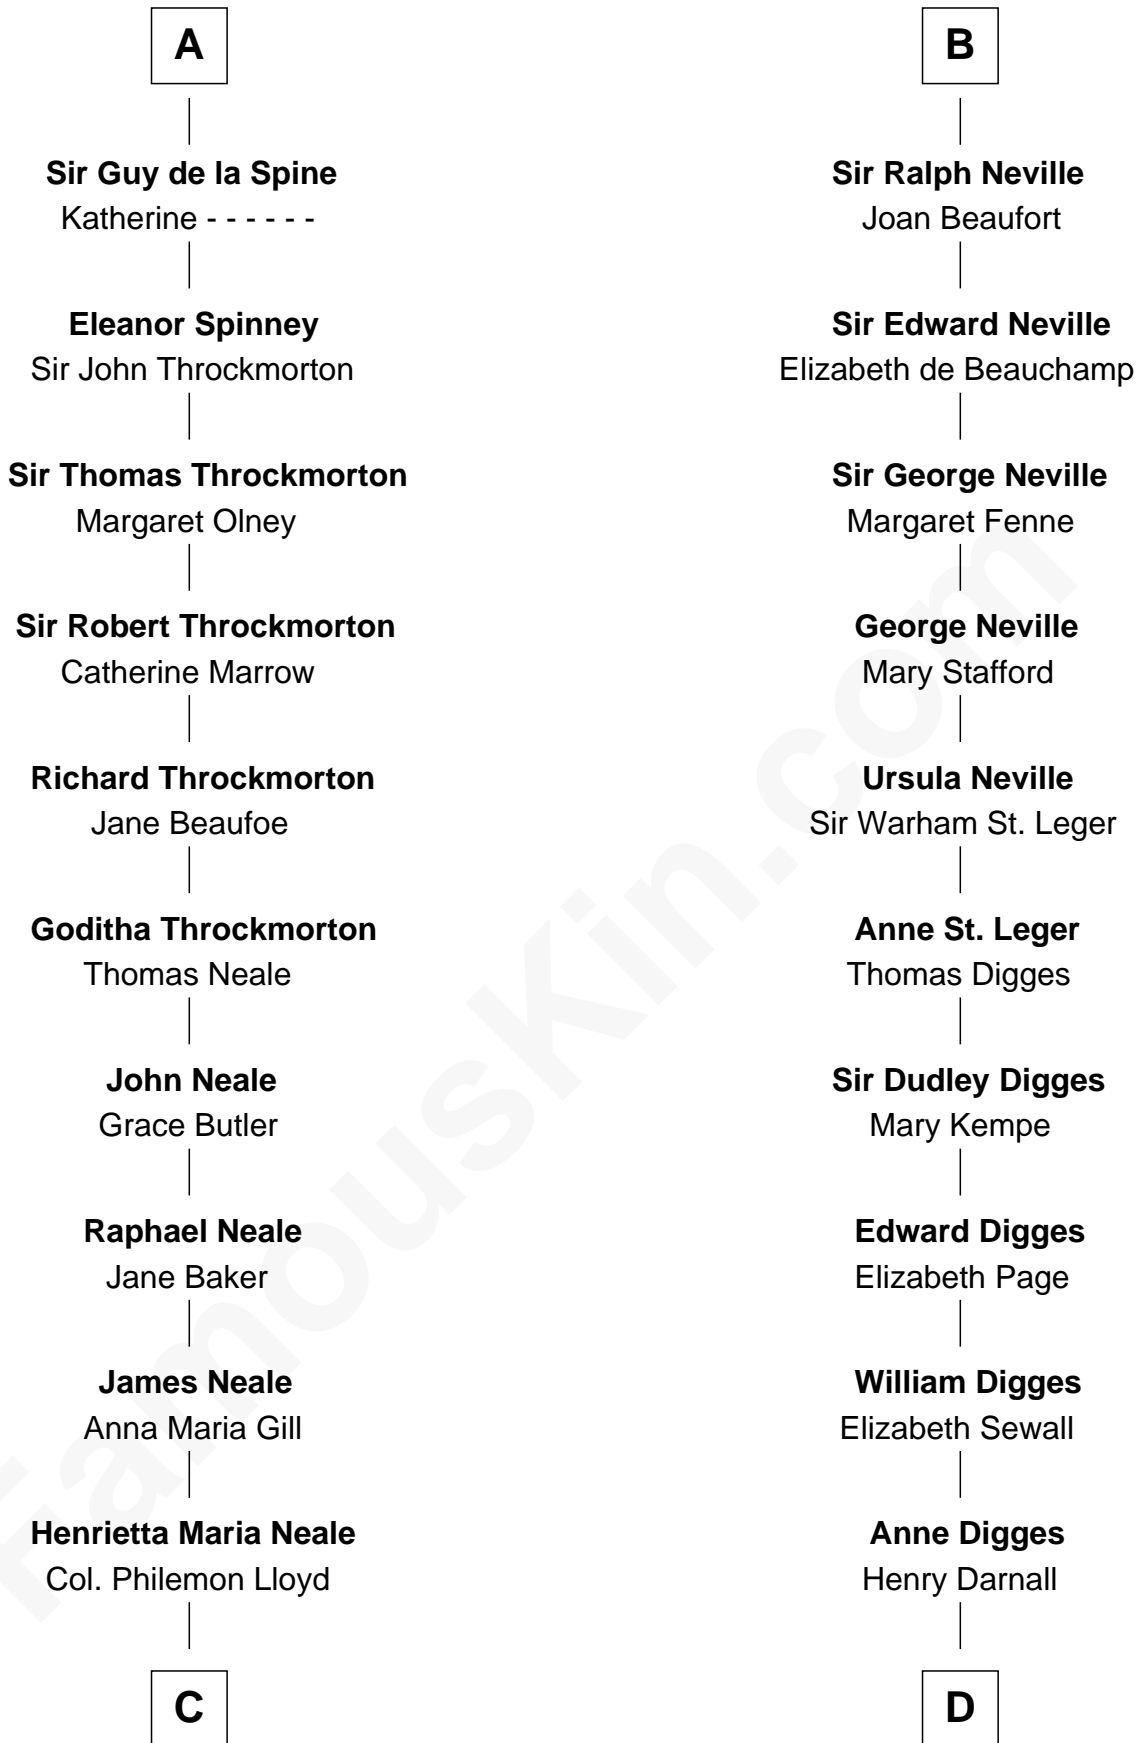

# FamousKin.com Relationship Chart of

**Edward Lloyd V**

*13th Governor of Maryland*

18th cousin 2 times removed of

**John Carroll**

*Founder of Georgetown University*

**C**

**Edward Lloyd**  
Sarah Covington

**Col. Edward Lloyd**  
Anne Rousby

**Col. Edward Lloyd**  
Elizabeth Tayloe

**Edward Lloyd V**  
*13th Governor of Maryland*

**D**

**Eleanor Darnall**  
Daniel Carroll

**John Carroll**  
*Founder, Georgetown University*