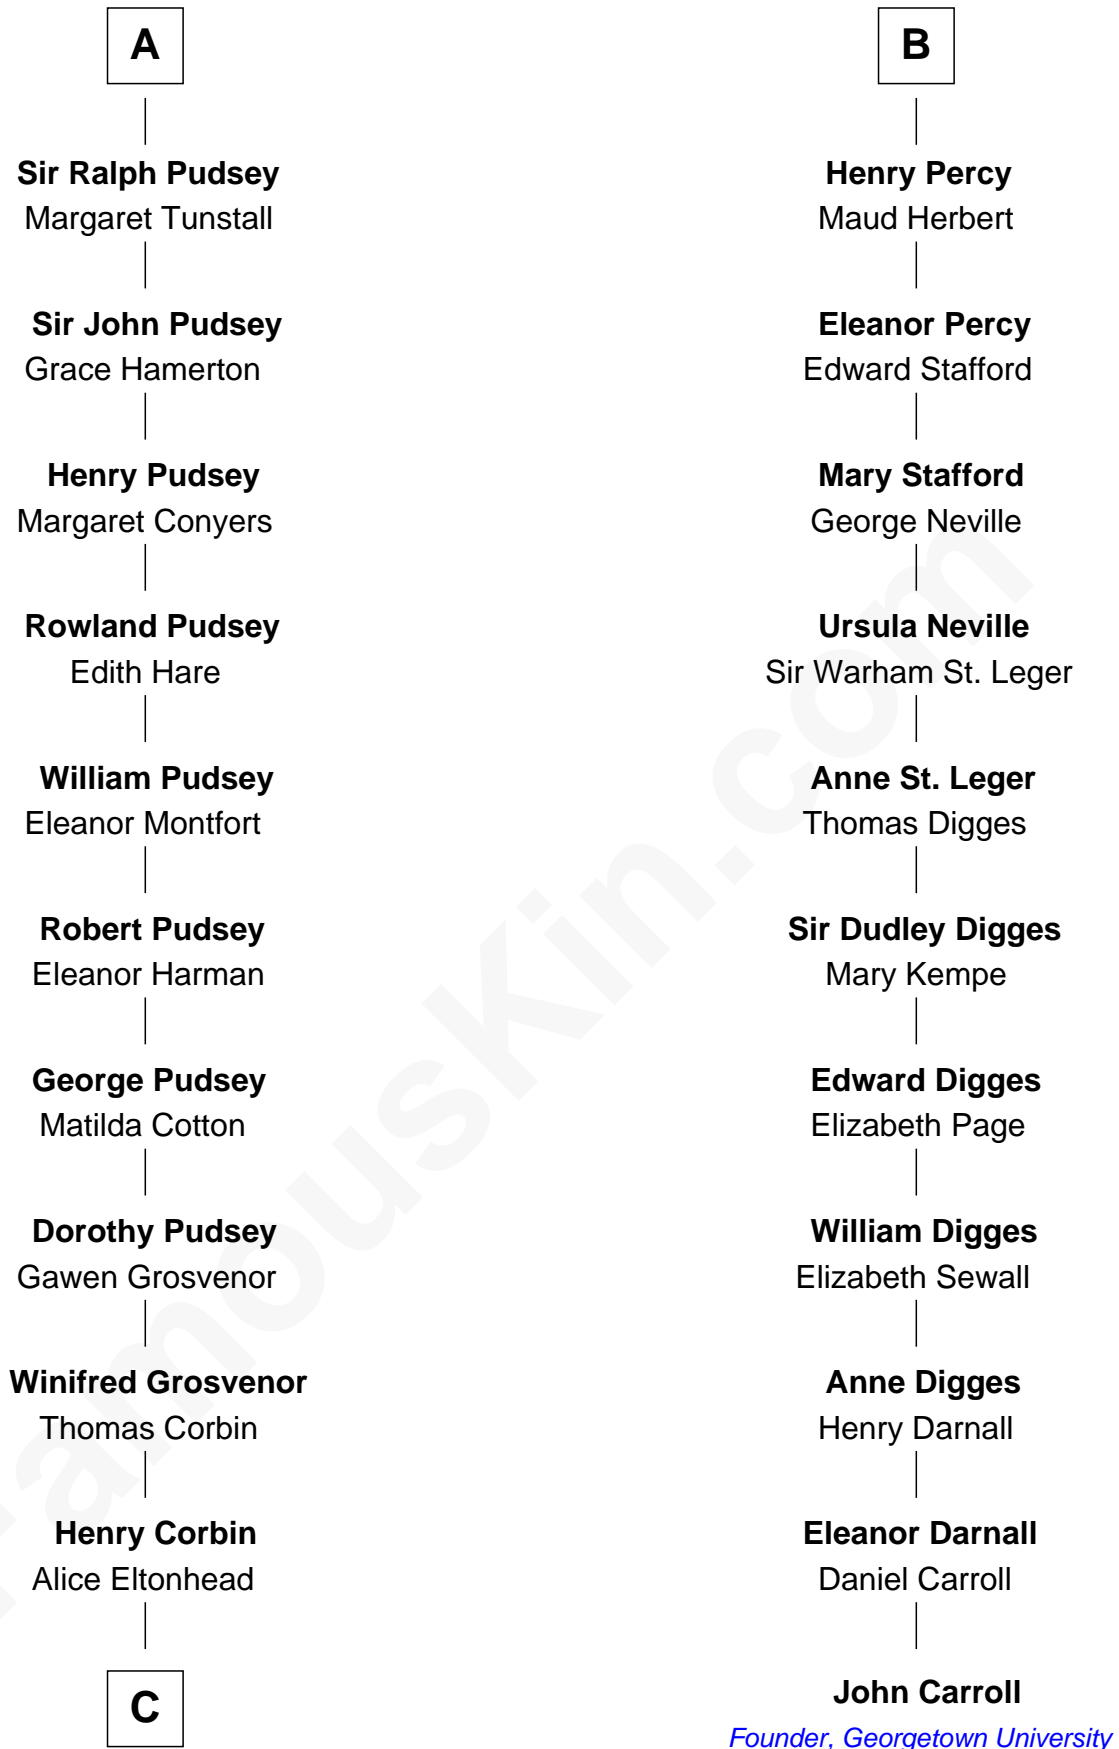

FamousKin.com Relationship Chart of

Edward Lloyd V

13th Governor of Maryland

17th cousin 4 times removed of

John Carroll

Founder of Georgetown University

C

—
Ann Corbin
Col. William Tayloe

—
John Tayloe
Elizabeth Gwynn

—
John Tayloe
Rebecca Plater

—
Elizabeth Tayloe
Col. Edward Lloyd

—
Edward Lloyd V
13th Governor of Maryland

FamousKin.com