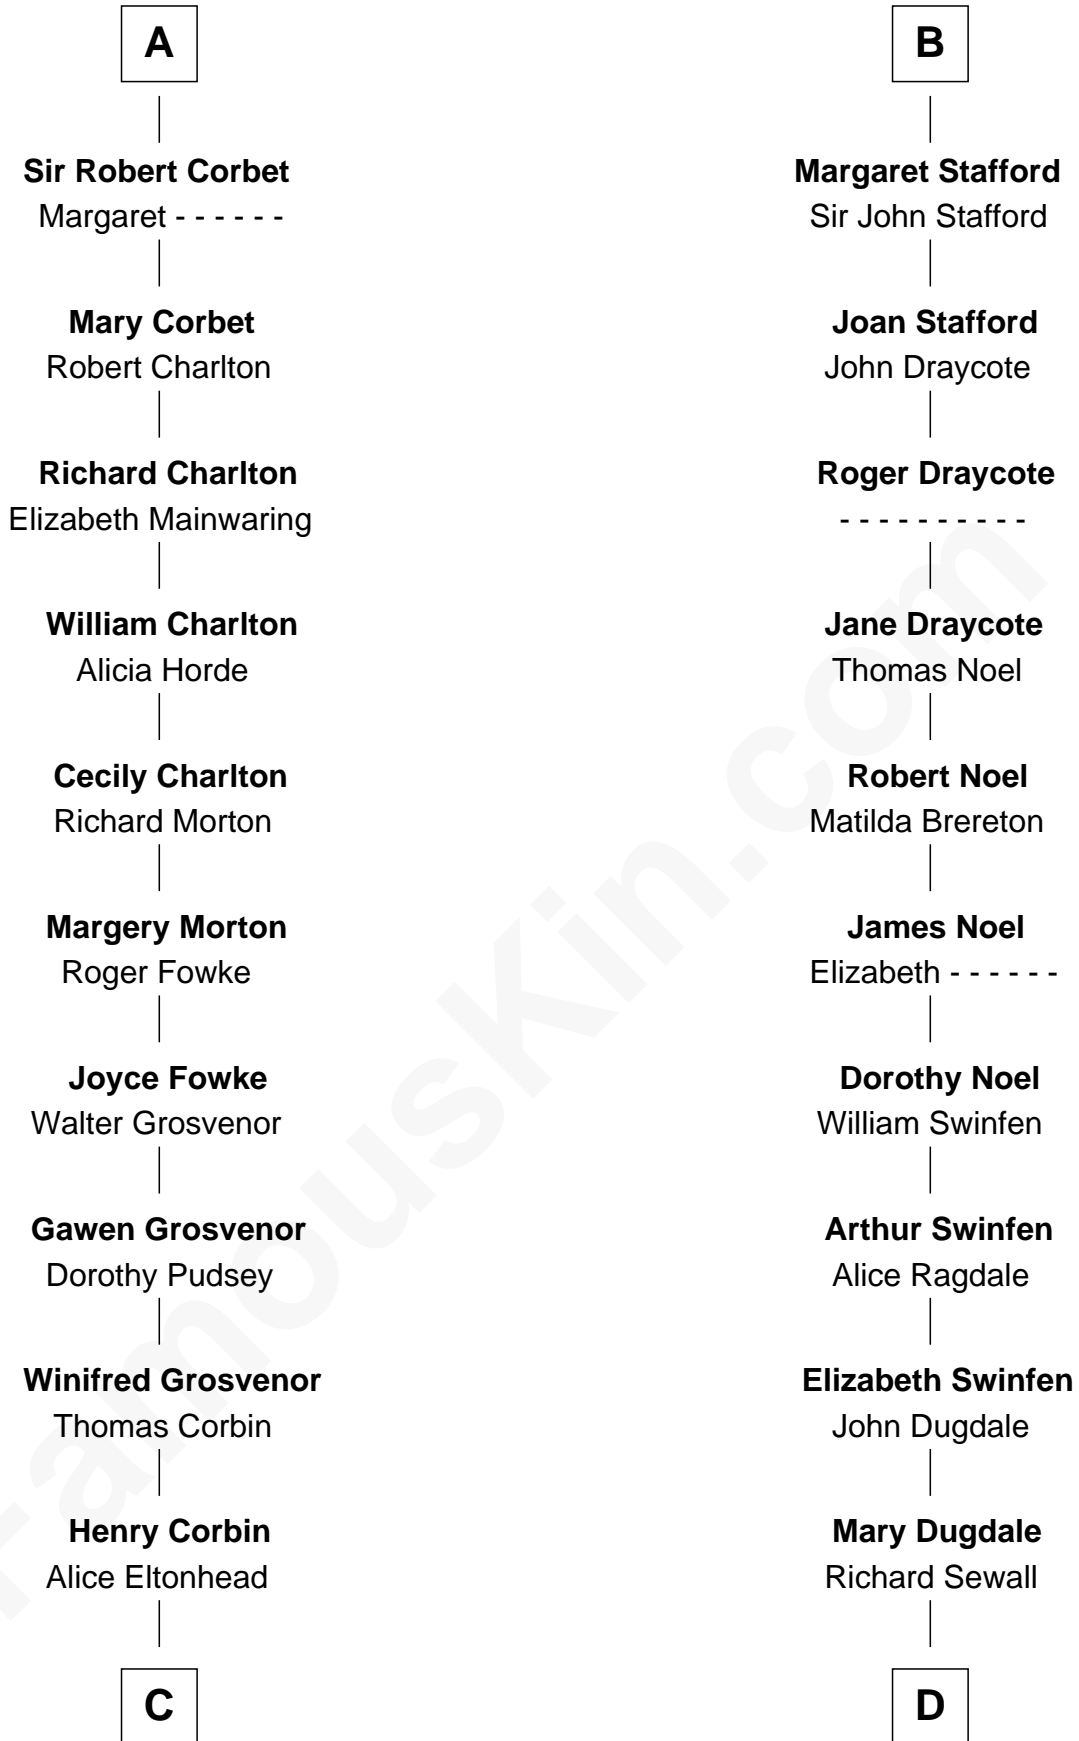

# FamousKin.com Relationship Chart of

**Edward Lloyd V**

*13th Governor of Maryland*

21st cousin of

**John Carroll**

*Founder of Georgetown University*

**Ralph Paynell**

**C**

**Ann Corbin**  
Col. William Tayloe

**John Tayloe**  
Elizabeth Gwynn

**John Tayloe**  
Rebecca Plater

**Elizabeth Tayloe**  
Col. Edward Lloyd

**Edward Lloyd V**  
*13th Governor of Maryland*

**D**

**Col. Henry Sewall**  
Jane Lowe

**Elizabeth Sewall**  
William Digges

**Anne Digges**  
Henry Darnall

**Eleanor Darnall**  
Daniel Carroll

**John Carroll**  
*Founder, Georgetown University*