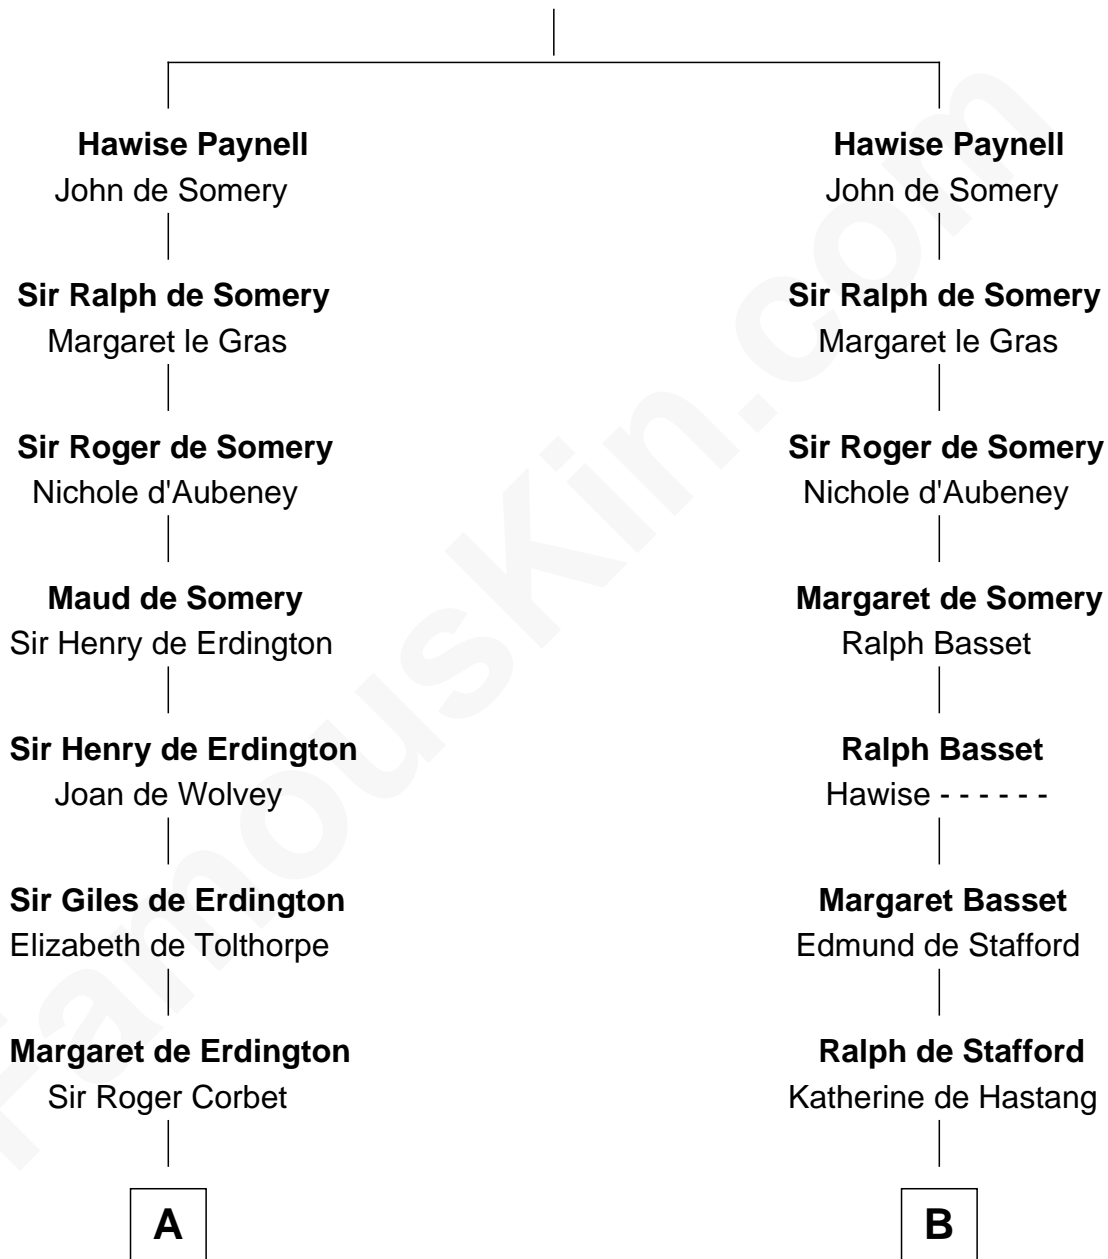

# FamousKin.com Relationship Chart of

**Edward Lloyd V**

*13th Governor of Maryland*

21st cousin of

**John Carroll**

*Founder of Georgetown University*

**Ralph Paynell**

**C**

**Ann Corbin**  
Col. William Tayloe

**John Tayloe**  
Elizabeth Gwynn

**John Tayloe**  
Rebecca Plater

**Elizabeth Tayloe**  
Col. Edward Lloyd

**Edward Lloyd V**  
*13th Governor of Maryland*

**D**

**Col. Henry Sewall**  
Jane Lowe

**Elizabeth Sewall**  
William Digges

**Anne Digges**  
Henry Darnall

**Eleanor Darnall**  
Daniel Carroll

**John Carroll**  
*Founder, Georgetown University*