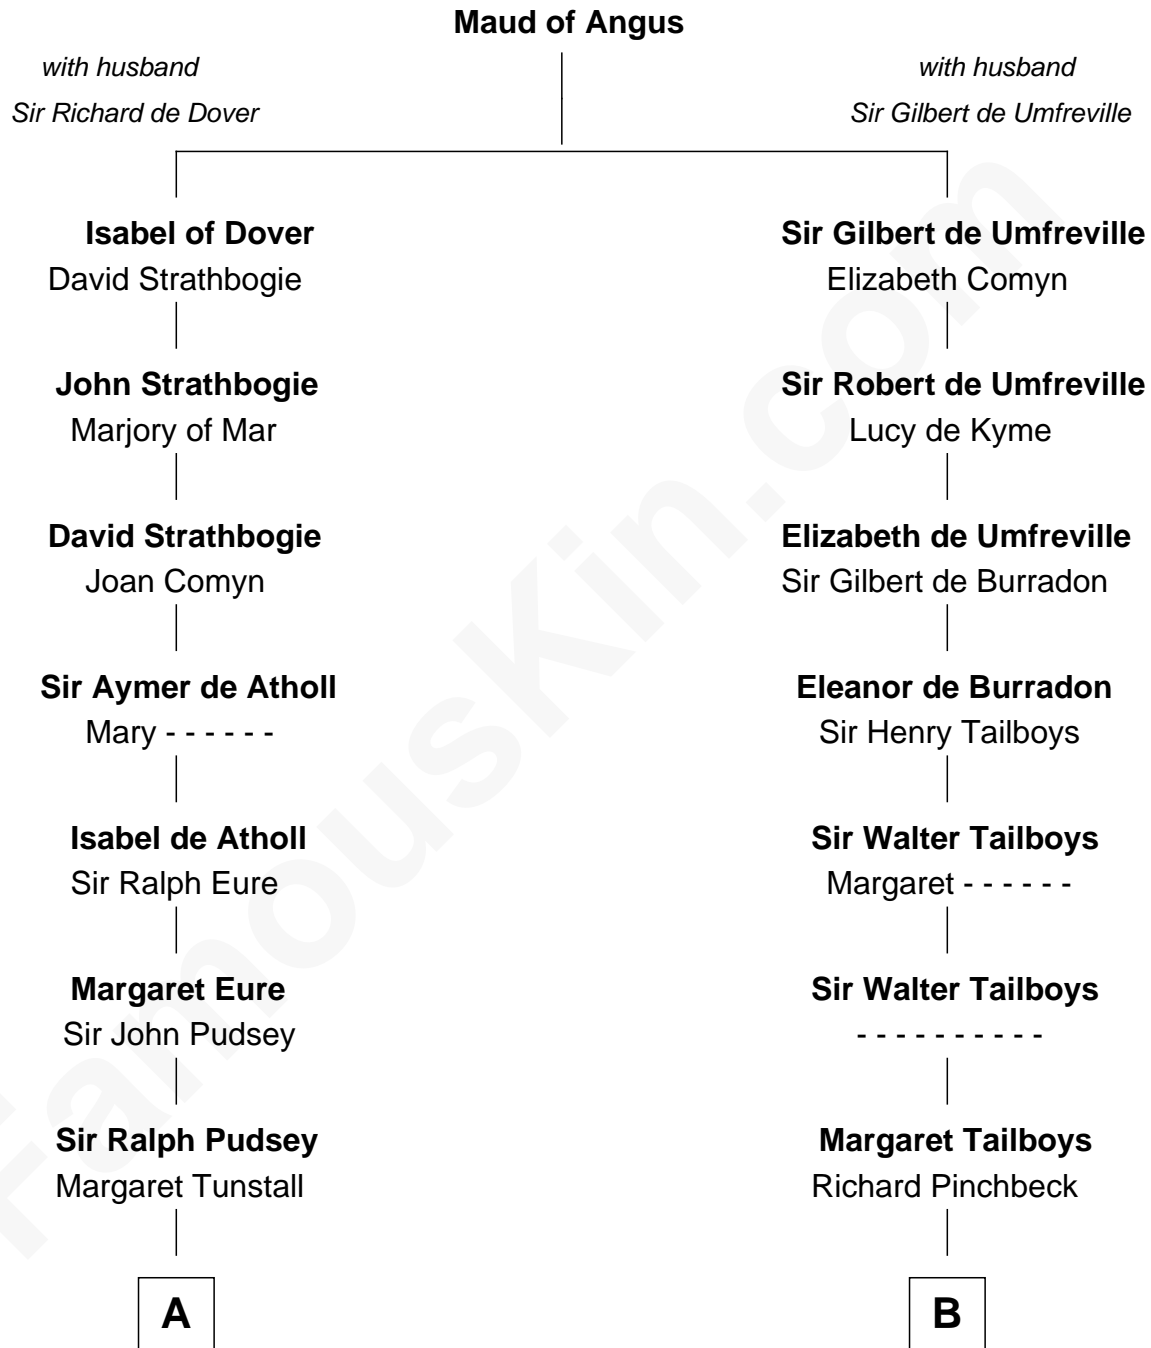

# FamousKin.com Relationship Chart of

**Edward Lloyd V**

*13th Governor of Maryland*

**17th cousin 3 times removed of**

**John Carroll**

*Founder of Georgetown University*

**C**

—  
**John Tayloe**  
Elizabeth Gwynn

—  
**John Tayloe**  
Rebecca Plater

—  
**Elizabeth Tayloe**  
Col. Edward Lloyd

—  
**Edward Lloyd V**  
*13th Governor of Maryland*

FamousKin.com