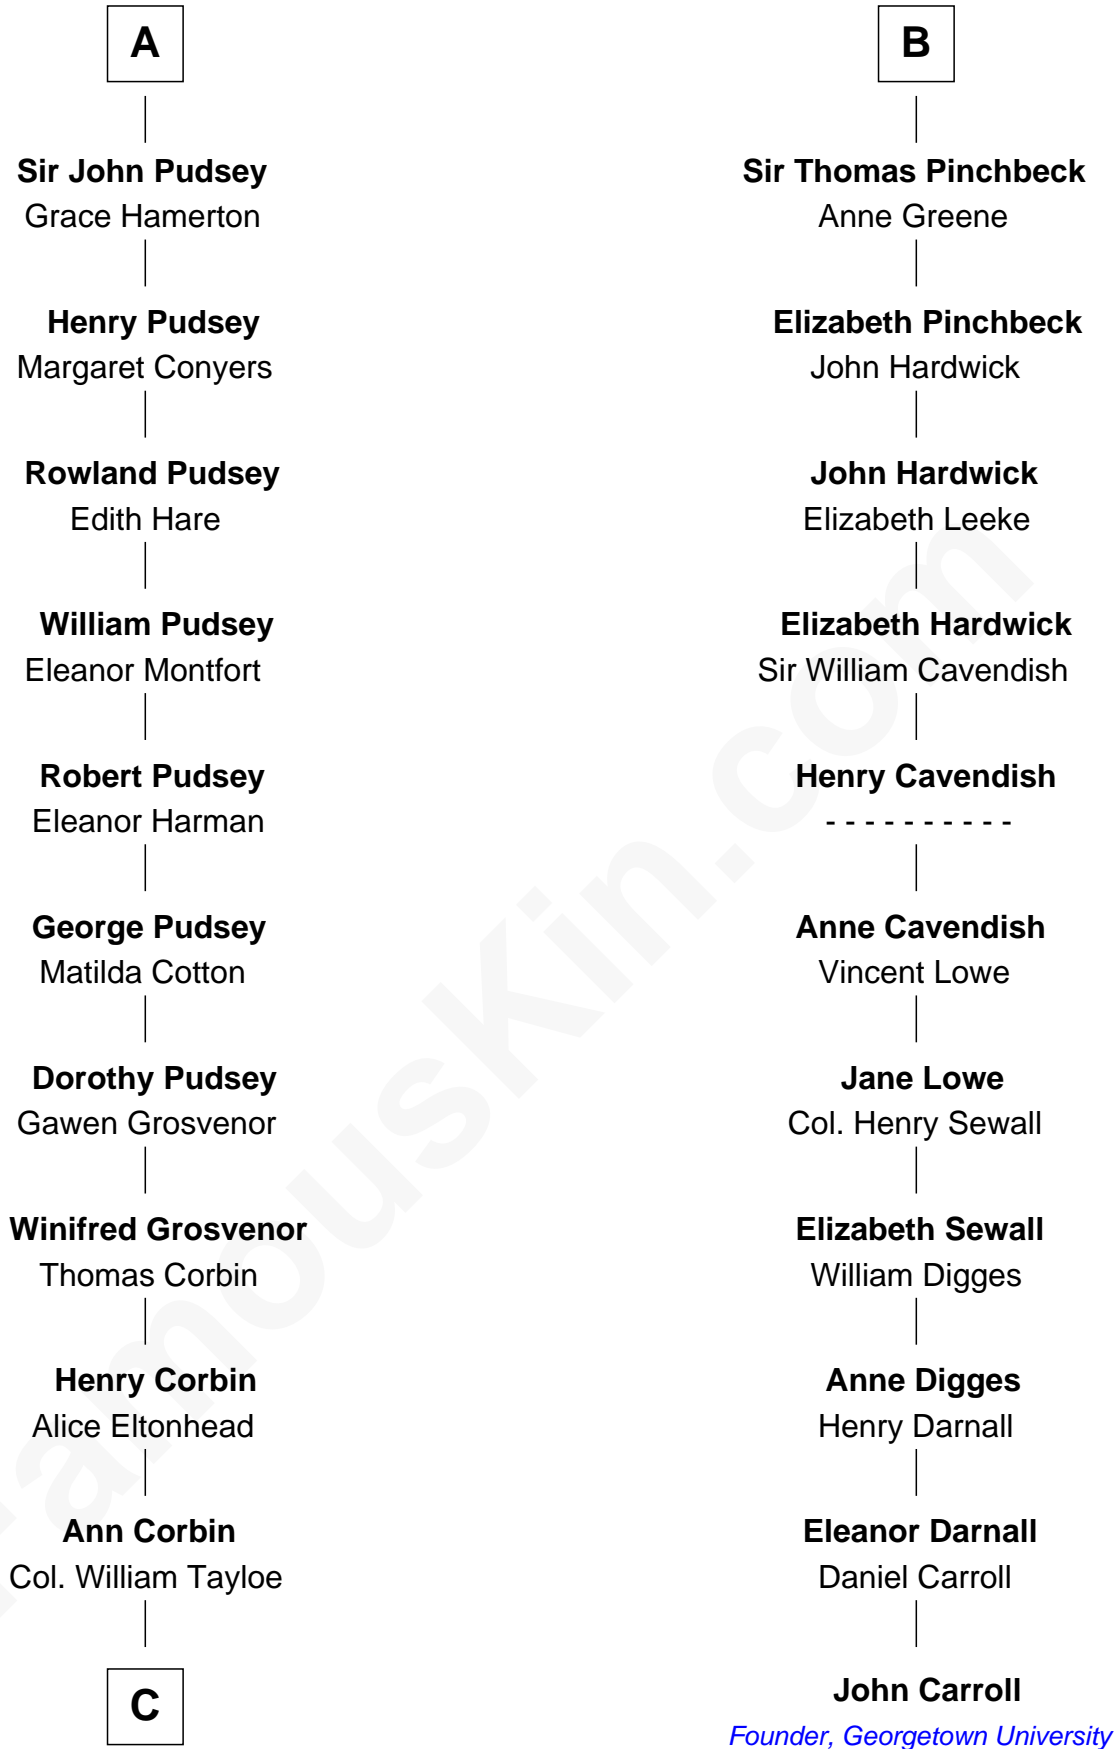

# FamousKin.com Relationship Chart of

**Edward Lloyd V**

*13th Governor of Maryland*

**17th cousin 3 times removed of**

**John Carroll**

*Founder of Georgetown University*

**C**

—  
**John Tayloe**  
Elizabeth Gwynn

—  
**John Tayloe**  
Rebecca Plater

—  
**Elizabeth Tayloe**  
Col. Edward Lloyd

—  
**Edward Lloyd V**  
*13th Governor of Maryland*

FamousKin.com