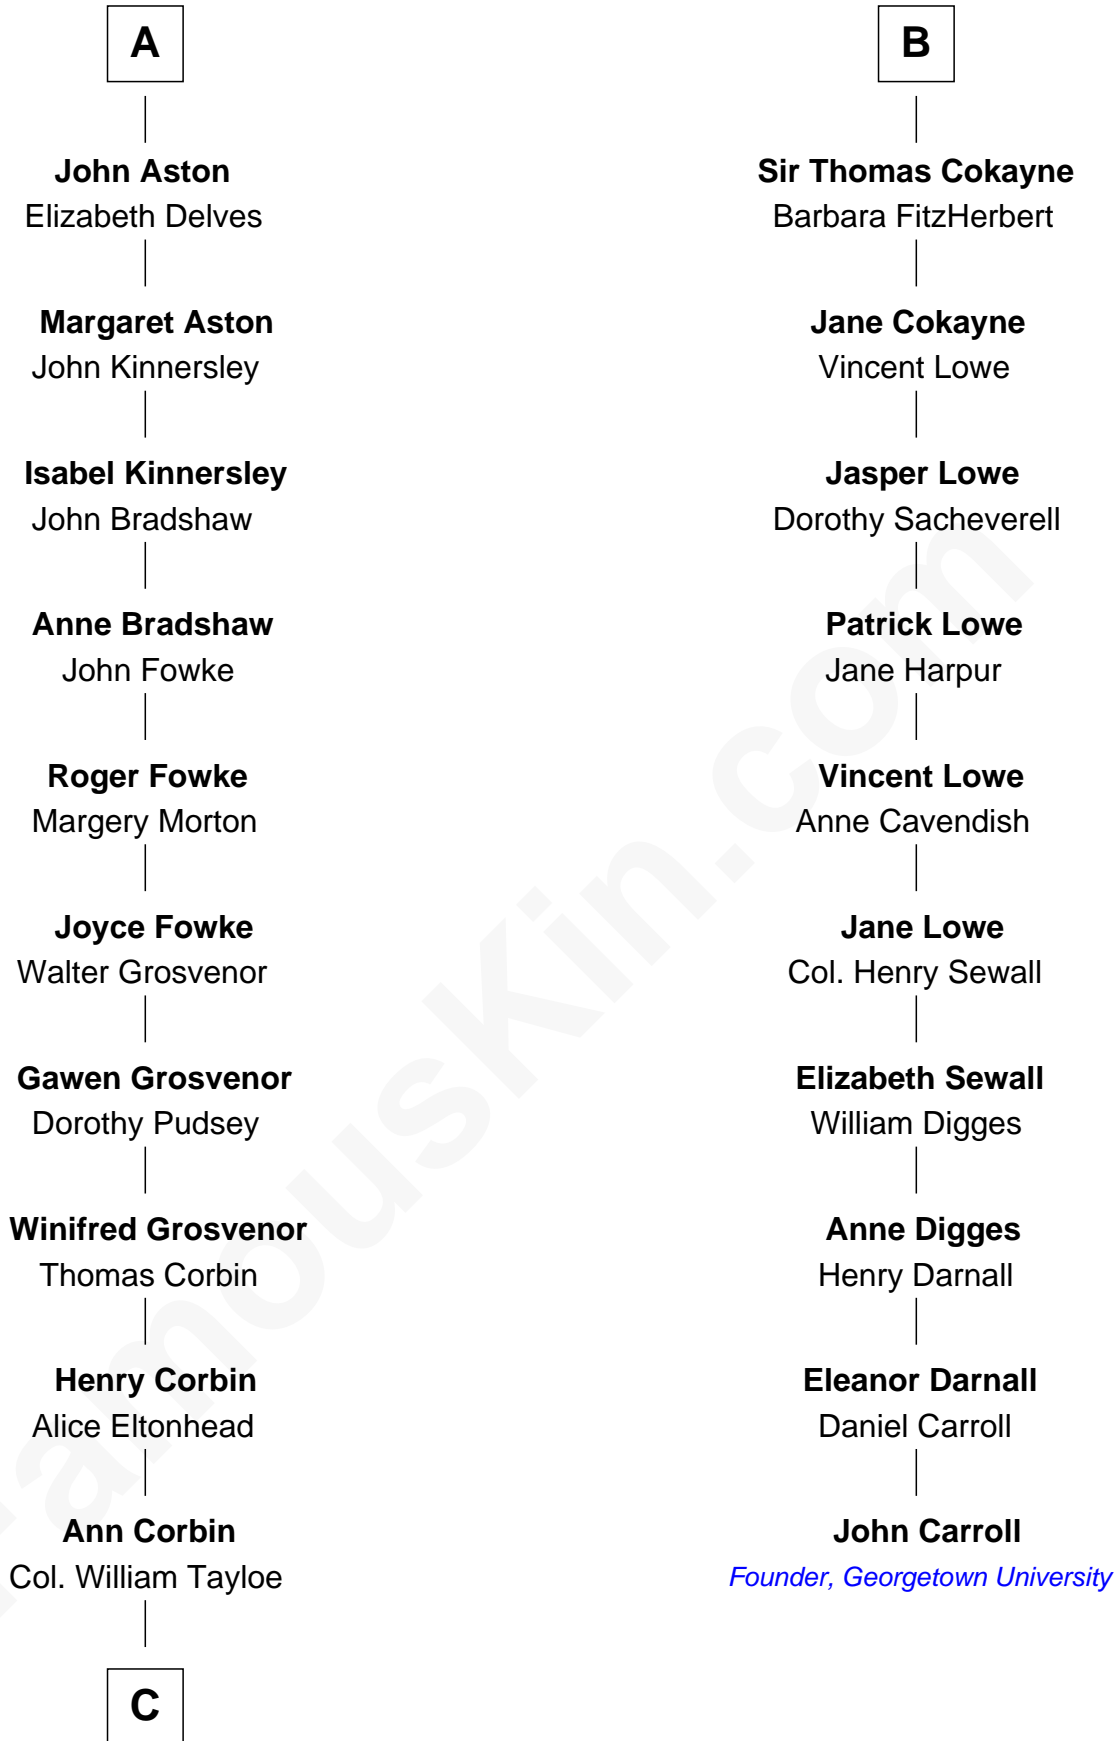

# FamousKin.com Relationship Chart of

**Edward Lloyd V**

*13th Governor of Maryland*

16th cousin 4 times removed of

**John Carroll**

*Founder of Georgetown University*

**Sir Robert de Ros**

Isabel de Aubeney

**C**

—  
**John Tayloe**  
Elizabeth Gwynn

—  
**John Tayloe**  
Rebecca Plater

—  
**Elizabeth Tayloe**  
Col. Edward Lloyd

—  
**Edward Lloyd V**  
*13th Governor of Maryland*

FamousKin.com