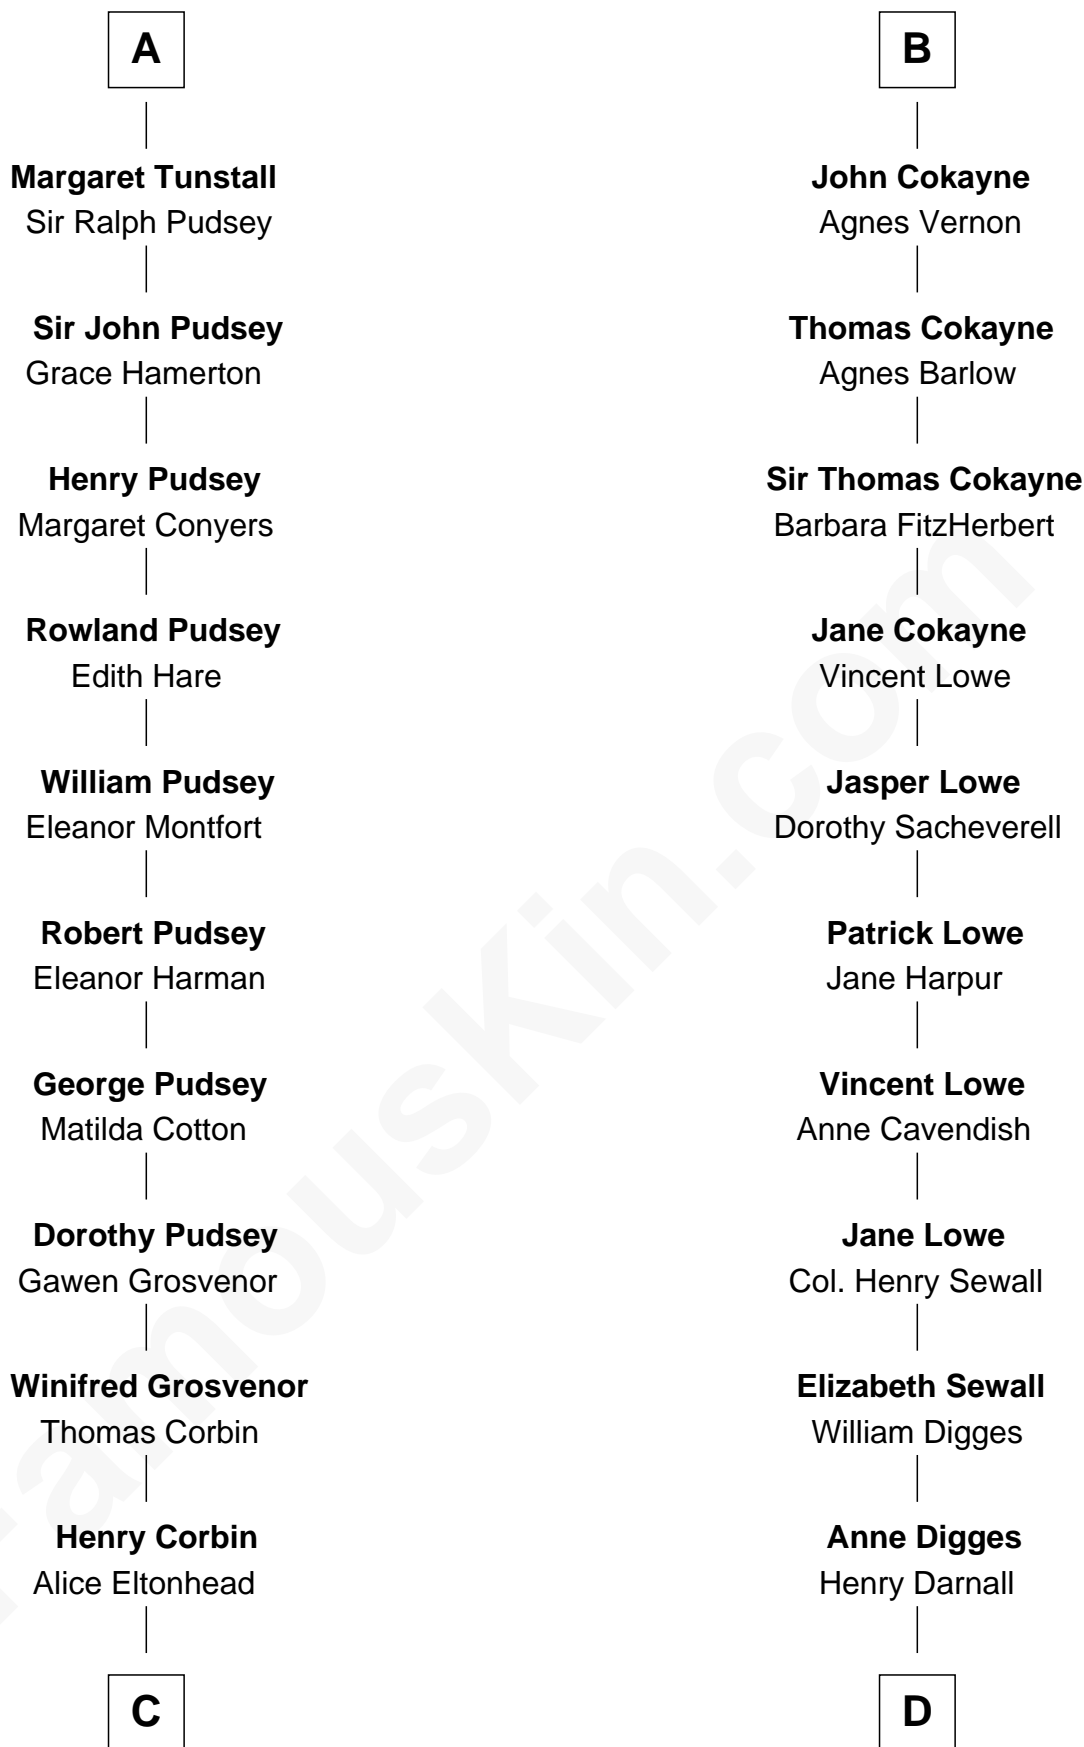

# FamousKin.com Relationship Chart of

**Edward Lloyd V**

*13th Governor of Maryland*

**18th cousin 3 times removed of**

**John Carroll**

*Founder of Georgetown University*

**C**

**Ann Corbin**  
Col. William Tayloe

**John Tayloe**  
Elizabeth Gwynn

**John Tayloe**  
Rebecca Plater

**Elizabeth Tayloe**  
Col. Edward Lloyd

**Edward Lloyd V**  
*13th Governor of Maryland*

**D**

**Eleanor Darnall**  
Daniel Carroll

**John Carroll**  
*Founder, Georgetown University*