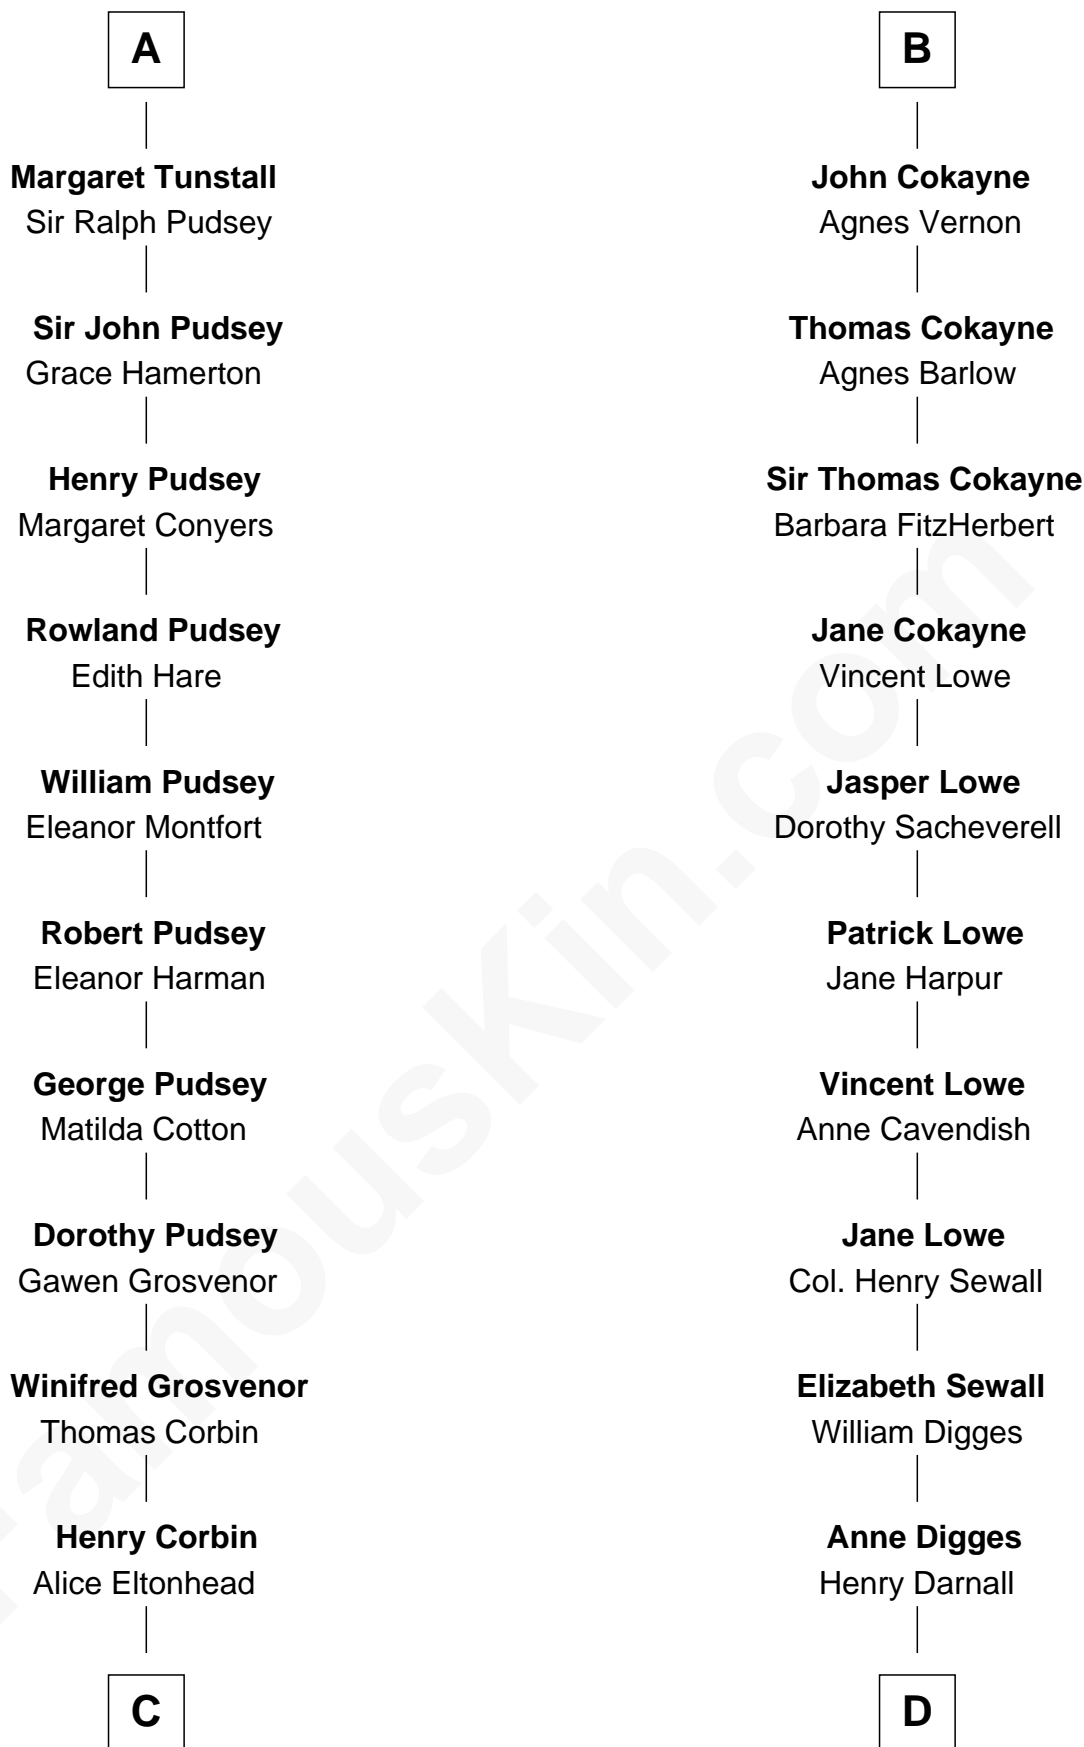

FamousKin.com Relationship Chart of

Edward Lloyd V

13th Governor of Maryland

18th cousin 3 times removed of

John Carroll

Founder of Georgetown University

Reginald FitzPiers

C

Ann Corbin
Col. William Tayloe

John Tayloe
Elizabeth Gwynn

John Tayloe
Rebecca Plater

Elizabeth Tayloe
Col. Edward Lloyd

Edward Lloyd V
13th Governor of Maryland

D

Eleanor Darnall
Daniel Carroll

John Carroll
Founder, Georgetown University