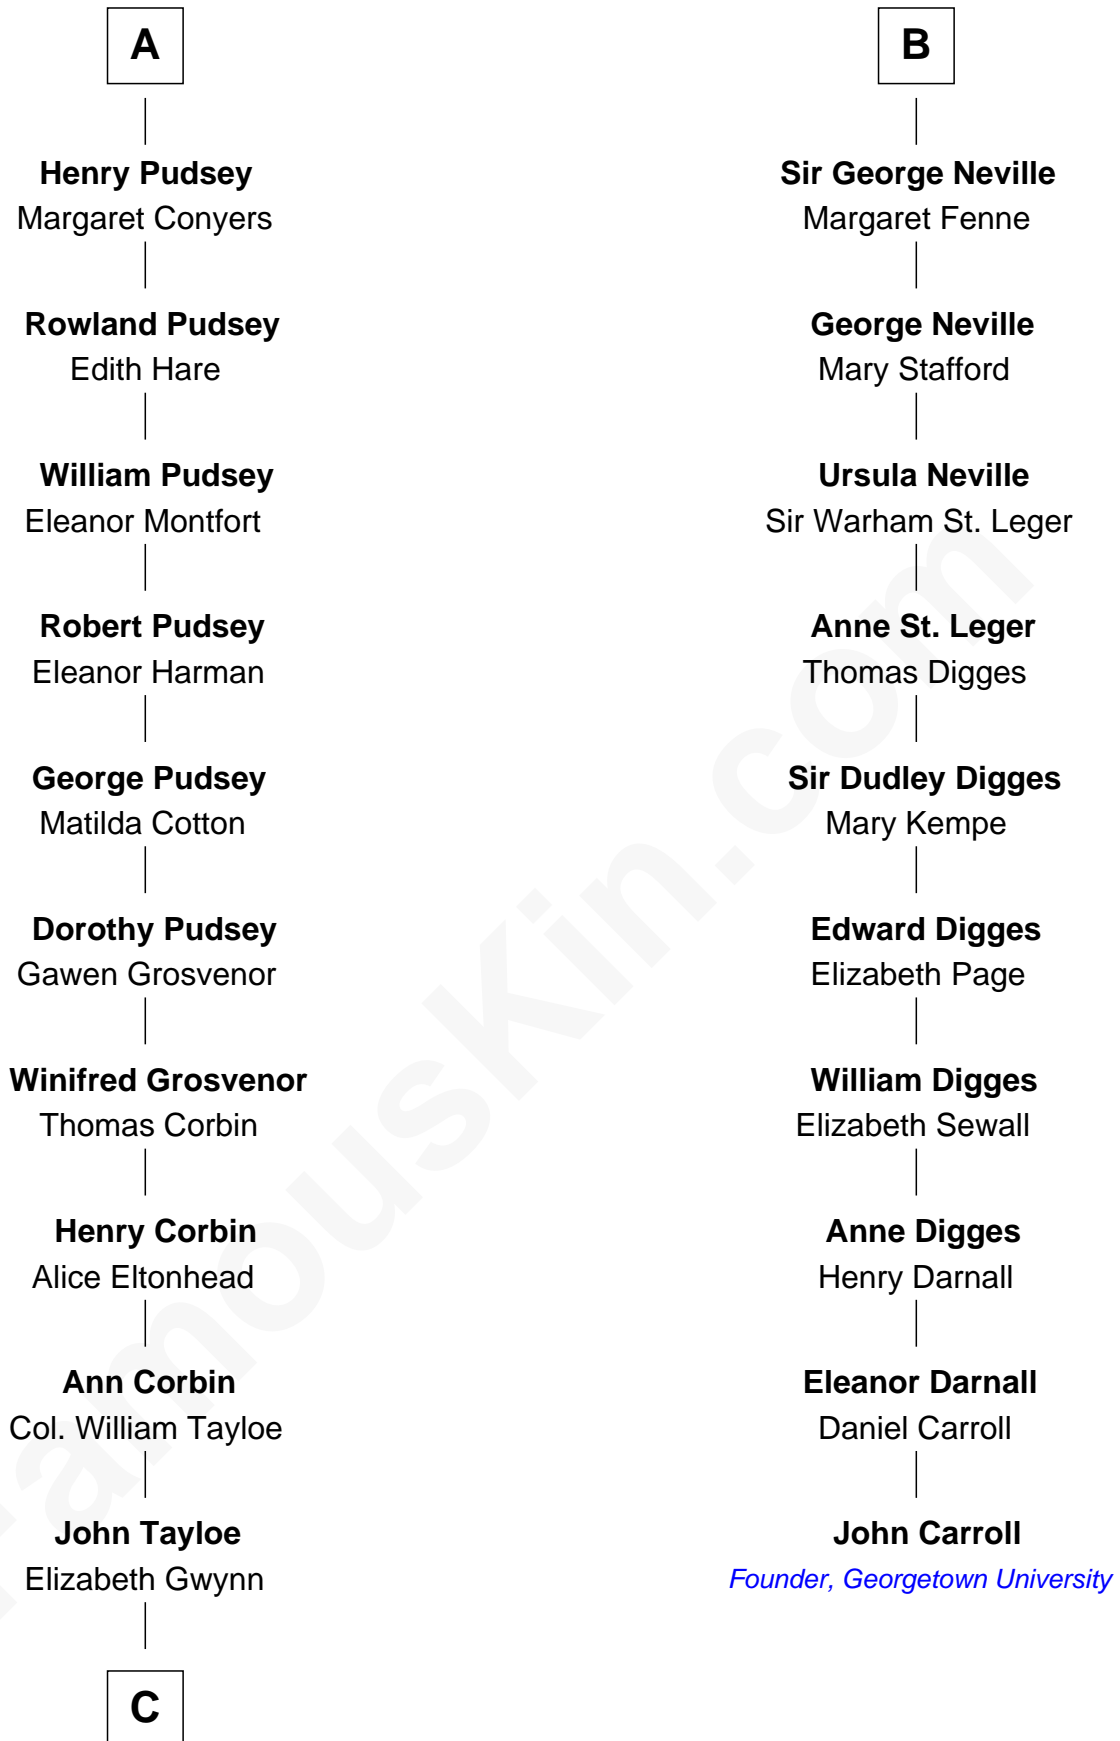

FamousKin.com Relationship Chart of

Edward Lloyd V

13th Governor of Maryland

16th cousin 3 times removed of

John Carroll

Founder of Georgetown University

John Fitz Robert

Ada de Baliol

C

—
John Tayloe
Rebecca Plater

—
Elizabeth Tayloe
Col. Edward Lloyd

—
Edward Lloyd V
13th Governor of Maryland

FamousKin.com