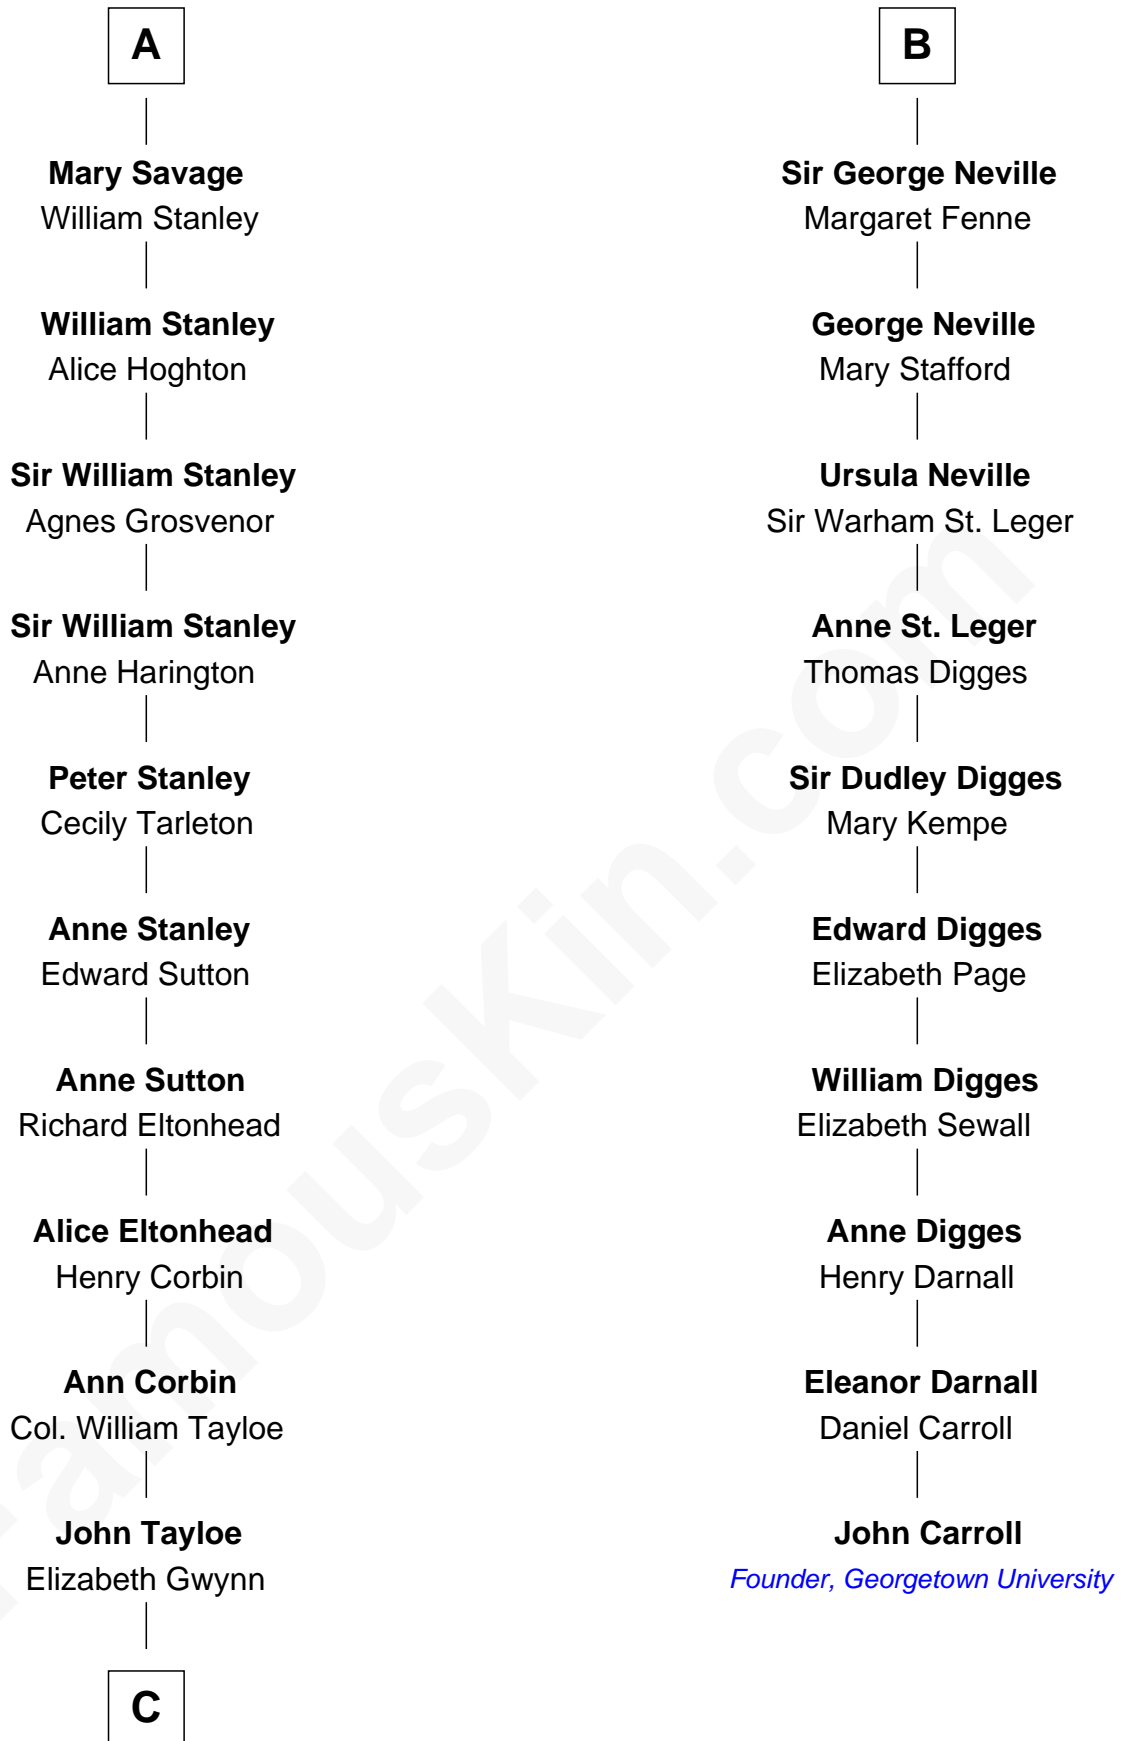

FamousKin.com Relationship Chart of

Edward Lloyd V

13th Governor of Maryland

16th cousin 3 times removed of

John Carroll

Founder of Georgetown University

Sir William Longespee

Ela of Salisbury

Stephen Longespee
Emmeline de Ridelisford

Ela Longespee
Sir Roger la Zouche

Sir Alan la Zouche
Eleanor de Segrave

Maude la Zouche
Sir Robert de Holland

Maude de Holland
Sir Thomas de Swinnerton

Sir Robert de Swinnerton
Elizabeth de Beke

Maud de Swinnerton
Sir John Savage

A

William Longespee
Idoine de Camville

Ela Longespee
Sir James de Audley

Sir Hugh I de Audley
Iseult de Mortimer

Alice de Audley
Sir Ralph de Neville

Sir John de Neville
Maude de Percy

Sir Ralph Neville
Joan Beaufort

Sir Edward Neville
Elizabeth de Beauchamp

B

C

—
John Tayloe
Rebecca Plater

—
Elizabeth Tayloe
Col. Edward Lloyd

—
Edward Lloyd V
13th Governor of Maryland

FamousKin.com