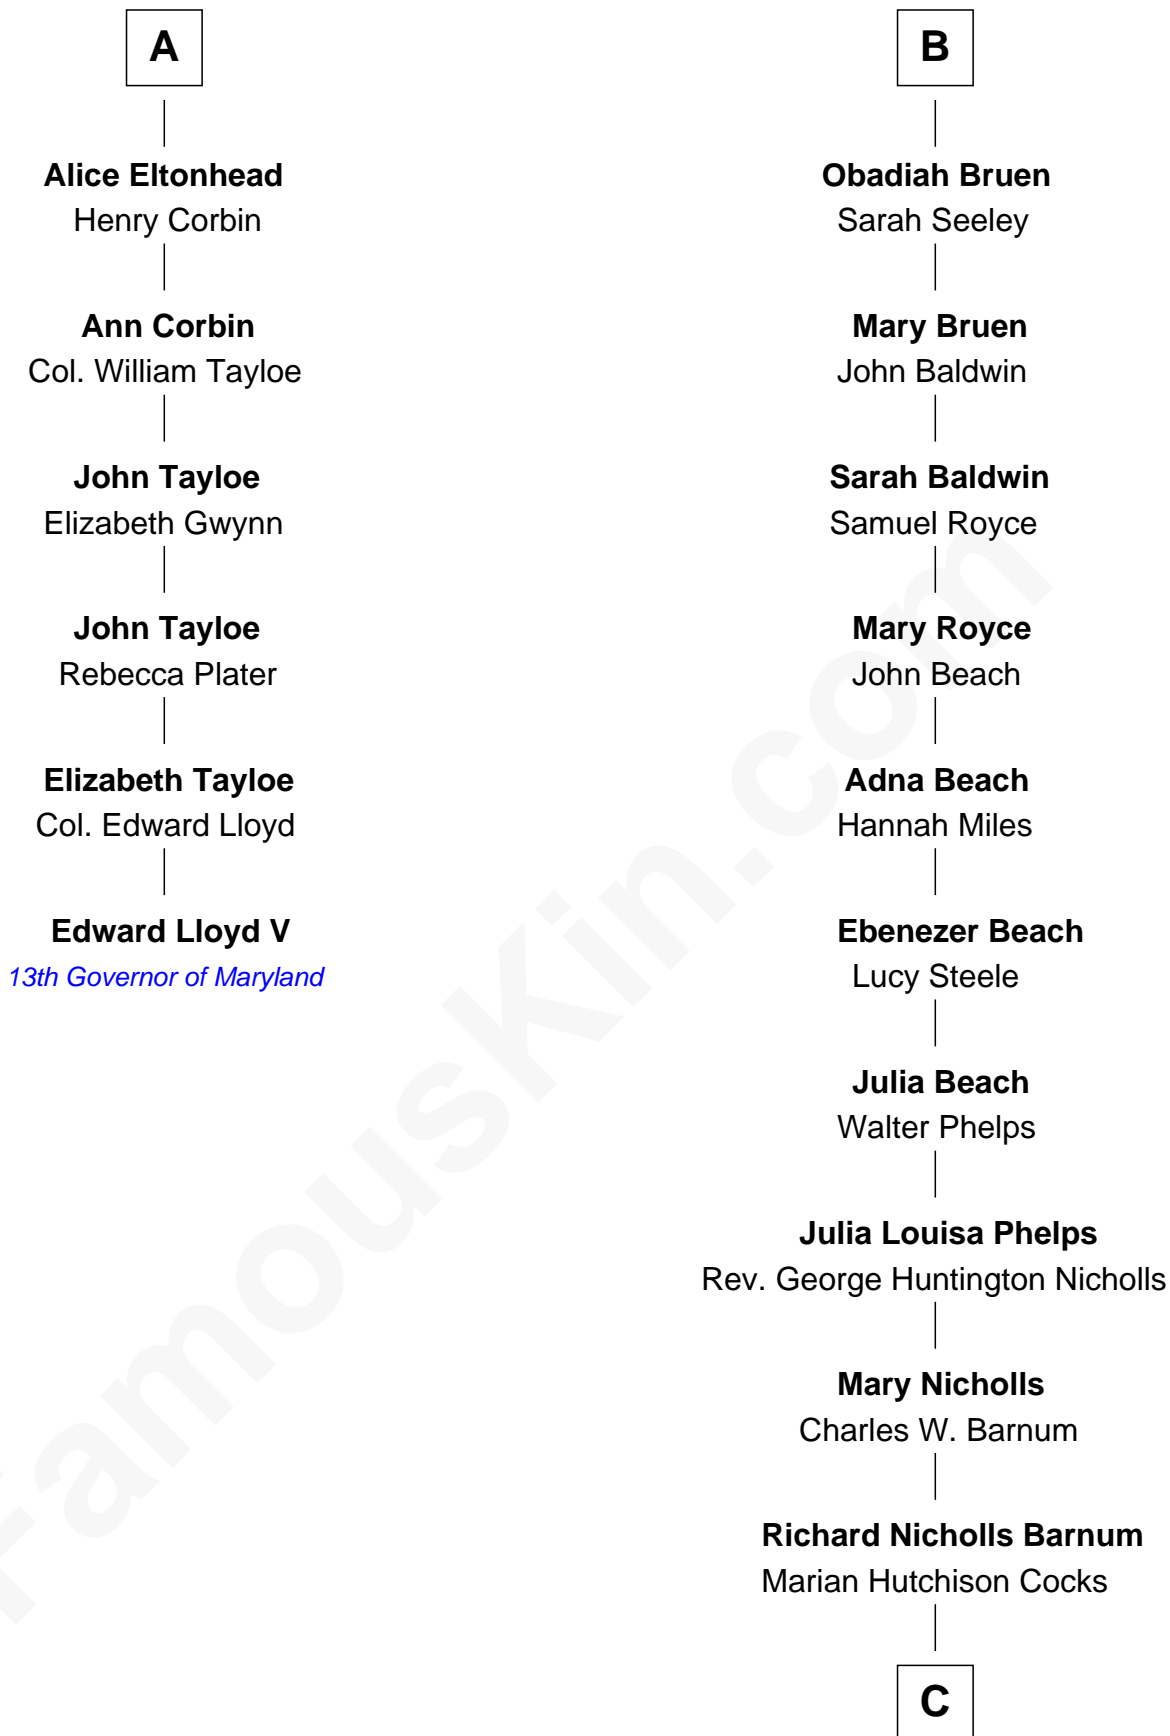

# FamousKin.com Relationship Chart of

**Edward Lloyd V**

*13th Governor of Maryland*

12th cousin 7 times removed of

**Treat Williams**

*TV & Movie Actor*

**Sir John Savage**  
Maud de Swinnerton

**C**

—  
**Eleanor Barnum**  
Treat Payne Andrew

—  
**Marian Andrew**  
Richard Norman Williams

—  
**Treat Williams**  
*TV & Movie Actor*

FamousKin.com

Treat Williams photo by [Philipp Wüst](#) (CC BY SA 3.0 DE)