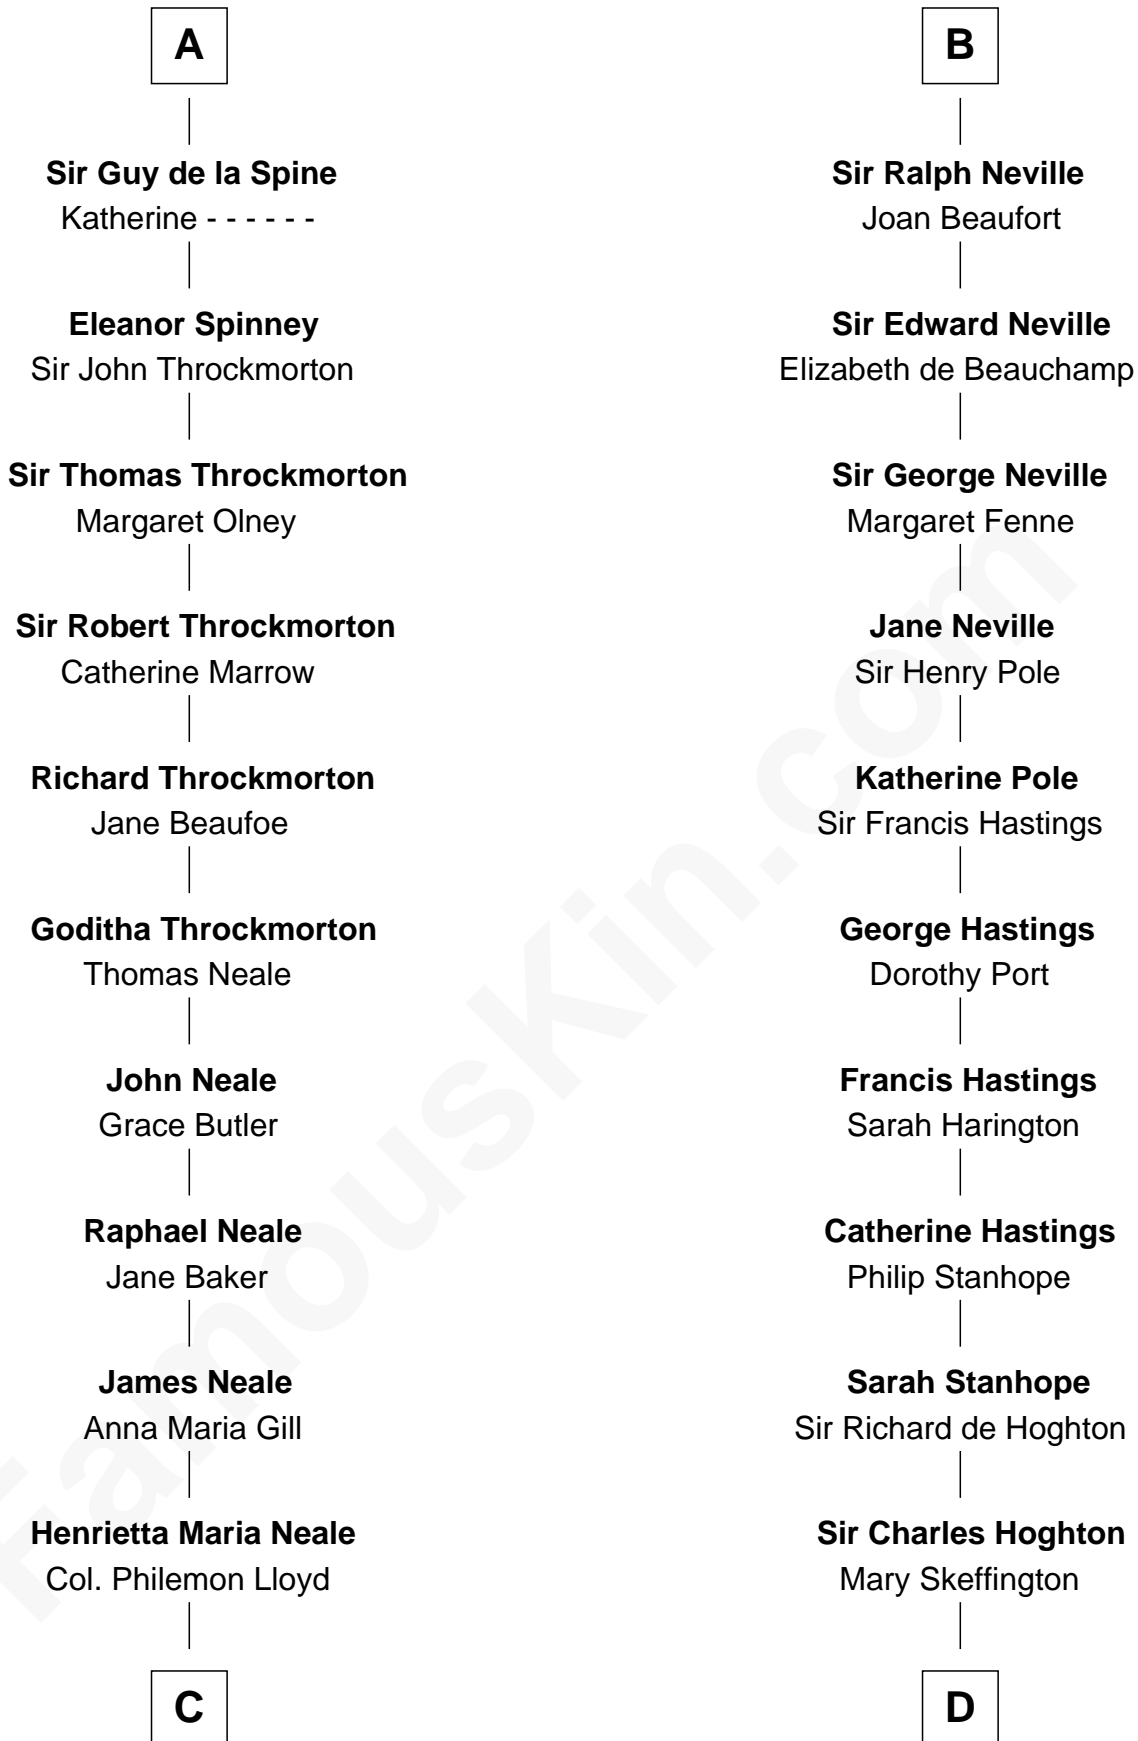

# FamousKin.com Relationship Chart of

**Edward Lloyd V**

*13th Governor of Maryland*

20th cousin 1 time removed of

**Lewis Carroll**

*Author of Alice in Wonderland*

**C**

**Edward Lloyd**  
Sarah Covington

**Col. Edward Lloyd**  
Anne Rousby

**Col. Edward Lloyd**  
Elizabeth Tayloe

**Edward Lloyd V**  
*13th Governor of Maryland*

**D**

**Lucy Hoghton**  
Thomas Lutwidge

**Henry Lutwidge**  
Jane Molyneux

**Charles Lutwidge**  
Elizabeth Anne Dodgson