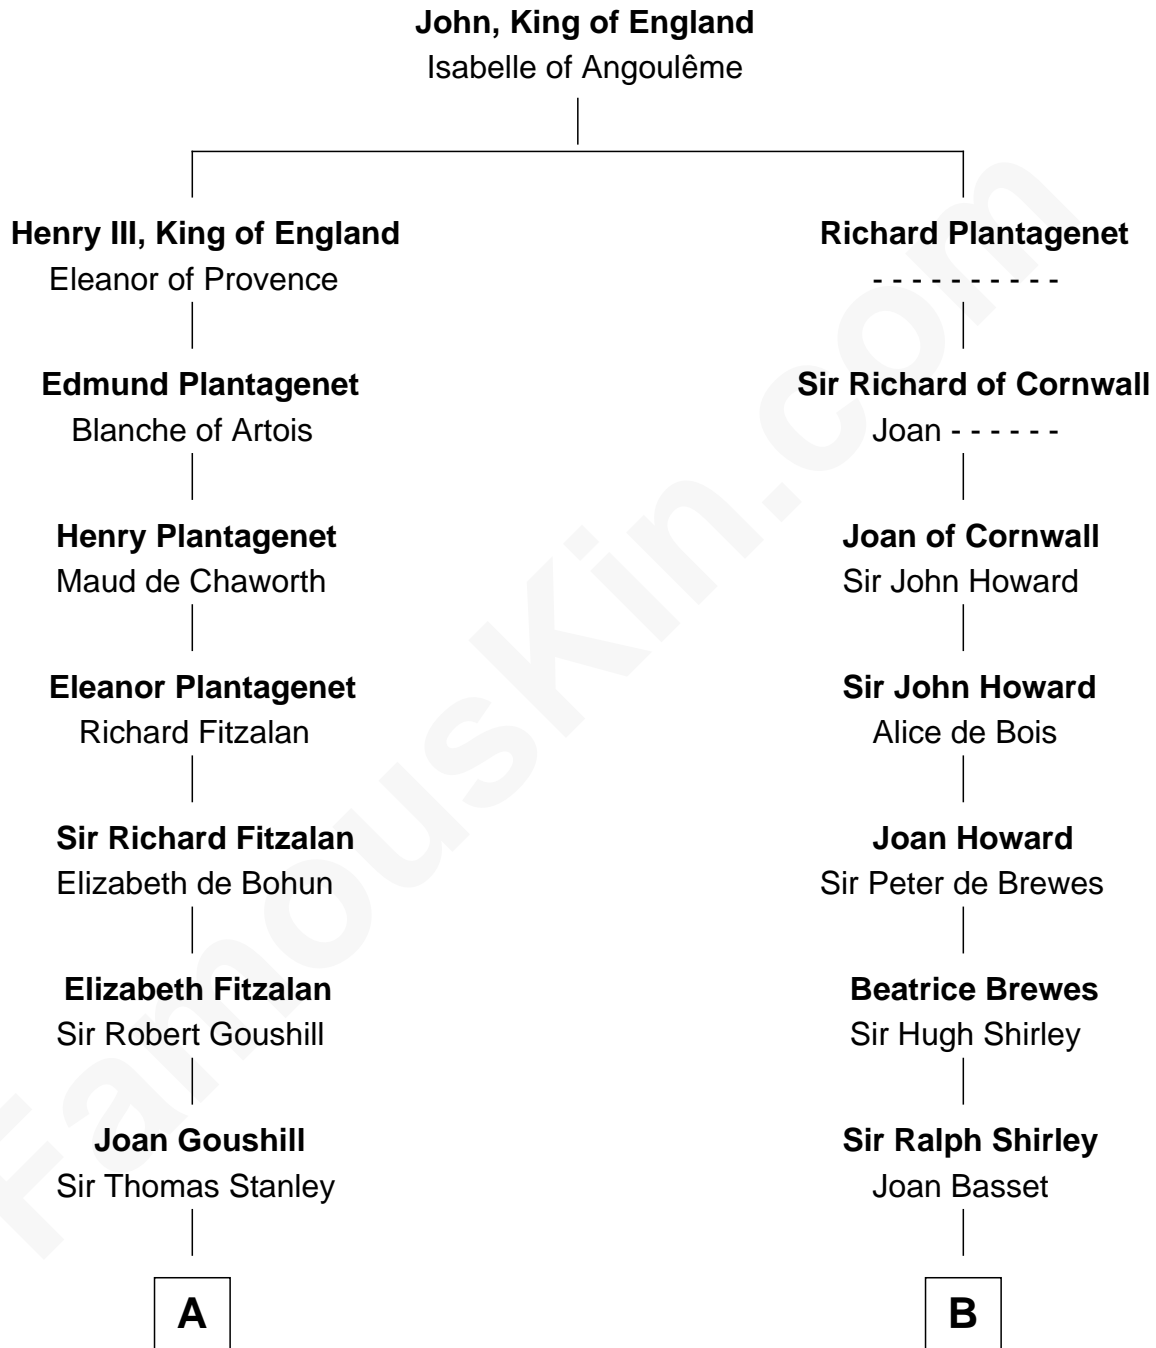

FamousKin.com Relationship Chart of

Edward Lloyd V

13th Governor of Maryland

18th cousin 2 times removed of

Eugene Foss

45th Governor of Massachusetts

C

Col. Edward Lloyd

Elizabeth Tayloe

Edward Lloyd V

13th Governor of Maryland

D

Susanna Hallett

Col. Heman Bangs

Amanda Bangs

Samuel Bartlett Foss

George Edmund Foss

Marcia Cordelia Noble

Eugene Foss

45th Governor of Massachusetts

FamousKin.com