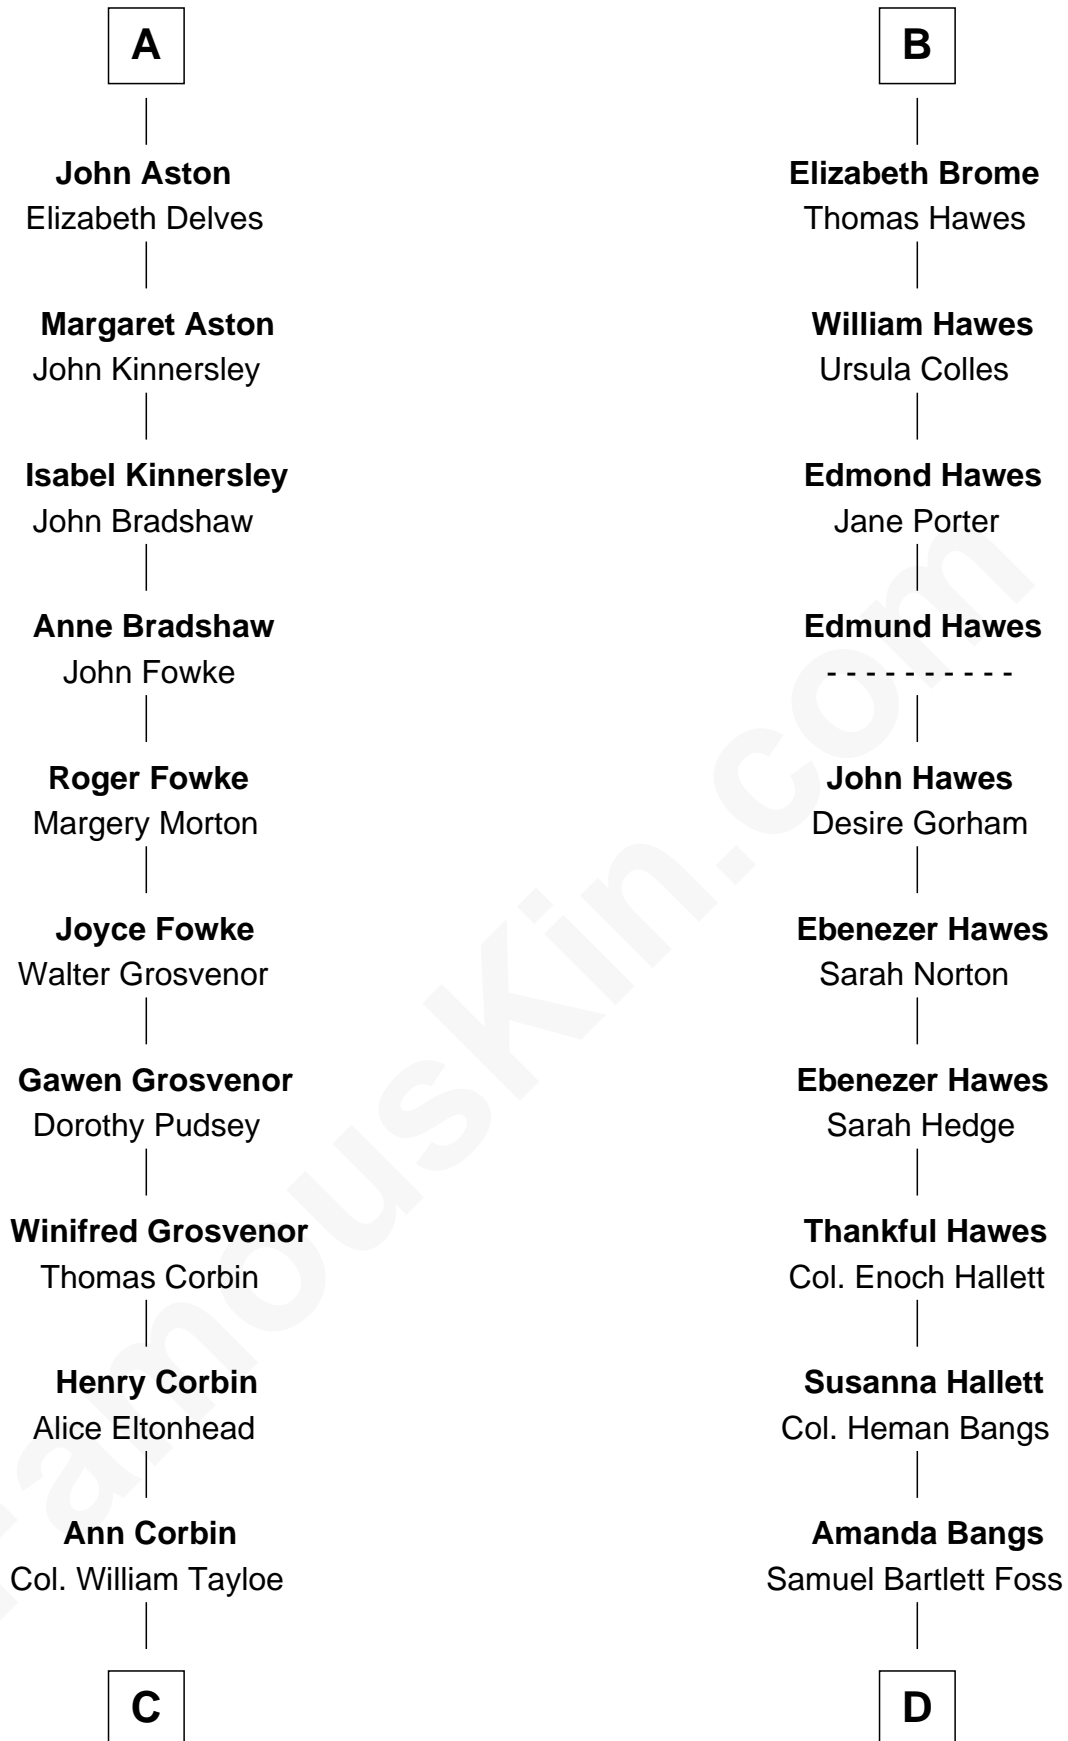

FamousKin.com Relationship Chart of

Edward Lloyd V

13th Governor of Maryland

18th cousin 2 times removed of

Eugene Foss

45th Governor of Massachusetts

Sir Robert de Ros

Isabel de Aubeney

C

John Tayloe
Elizabeth Gwynn

John Tayloe
Rebecca Plater

Elizabeth Tayloe
Col. Edward Lloyd

Edward Lloyd V
13th Governor of Maryland

D

George Edmund Foss
Marcia Cordelia Noble

Eugene Foss
45th Governor of Massachusetts