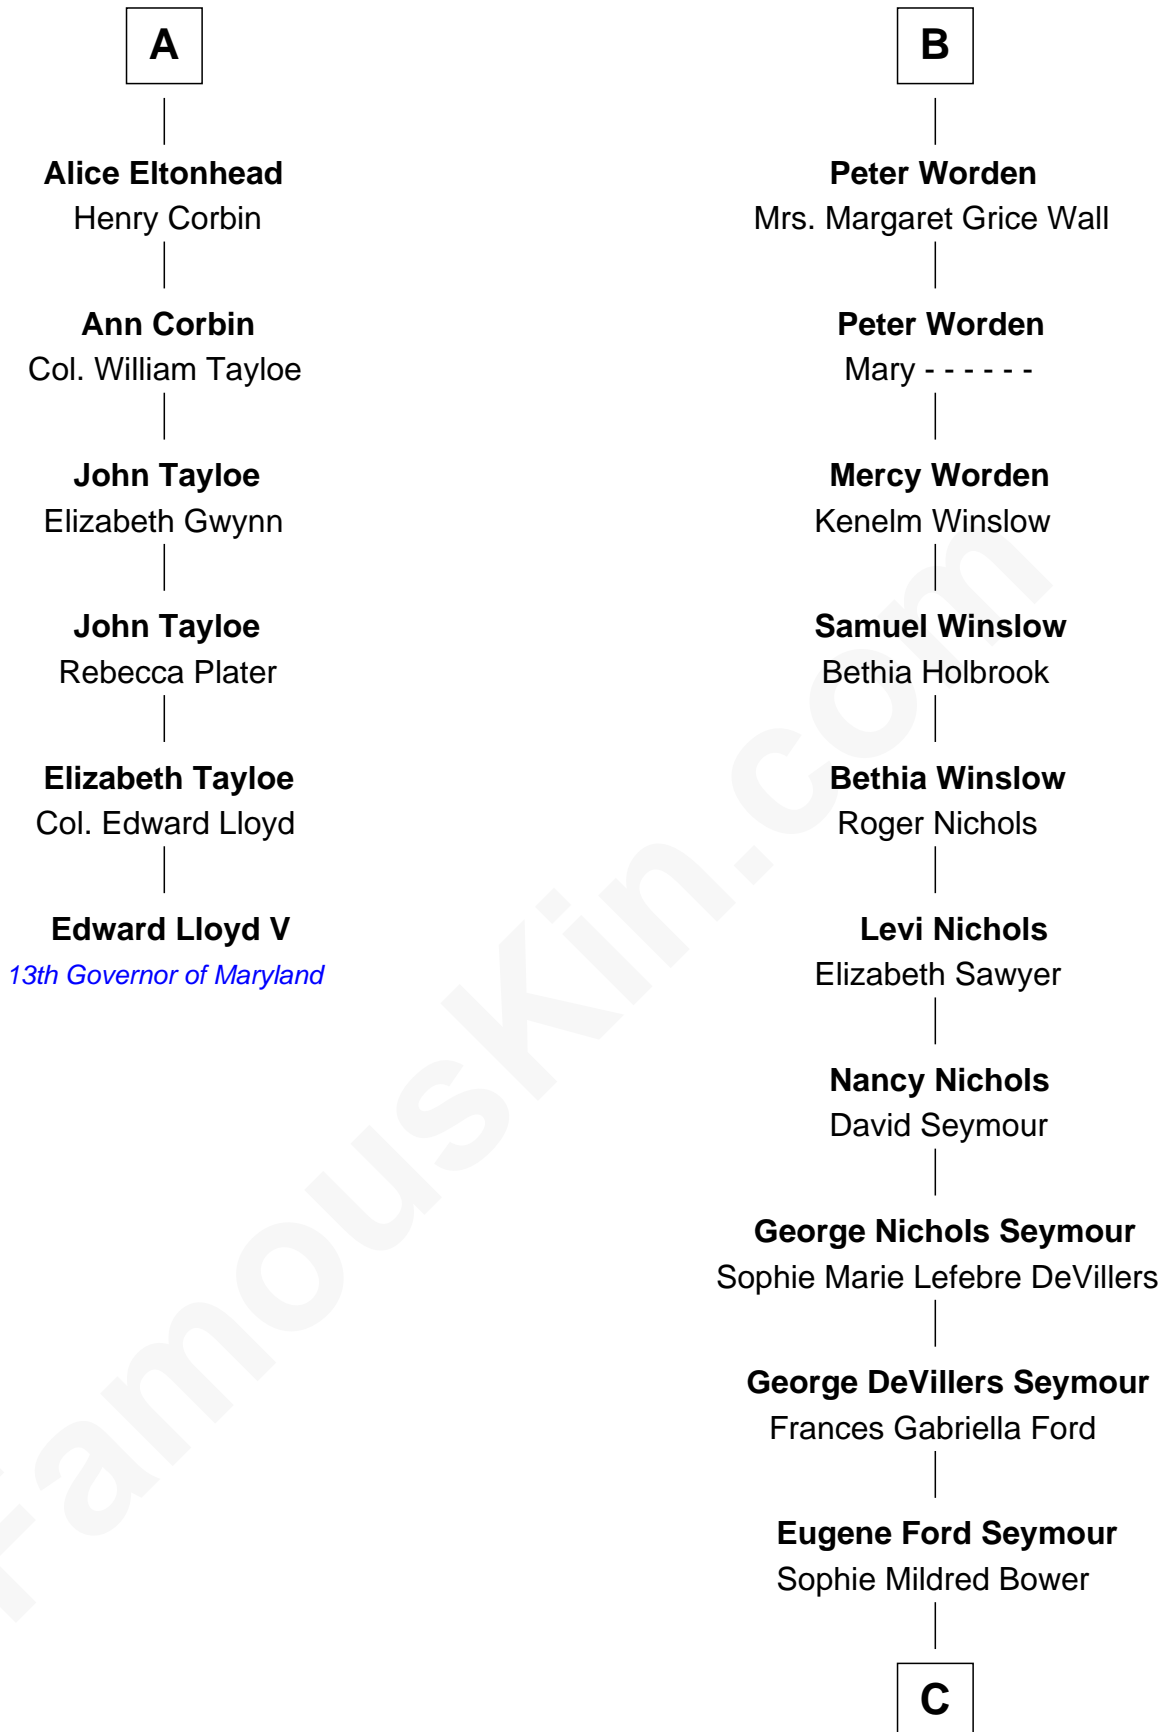

FamousKin.com Relationship Chart of

Edward Lloyd V

13th Governor of Maryland

12th cousin 6 times removed of

Peter Fonda

TV and Movie Actor

Sir Nicholas Harington

Isabel English

Richard Sherburne

Richard Sherburne

Alice Hamerton

Agnes Sherburne

Henry Rushton

Nicholas Rushton

Margaret Radcliffe

Agnes Rushton

Richard Worthington

Peter Worthington

Isabel Anderton

Isabel Worthington

Robert Worden

B

C

Frances Ford Seymour