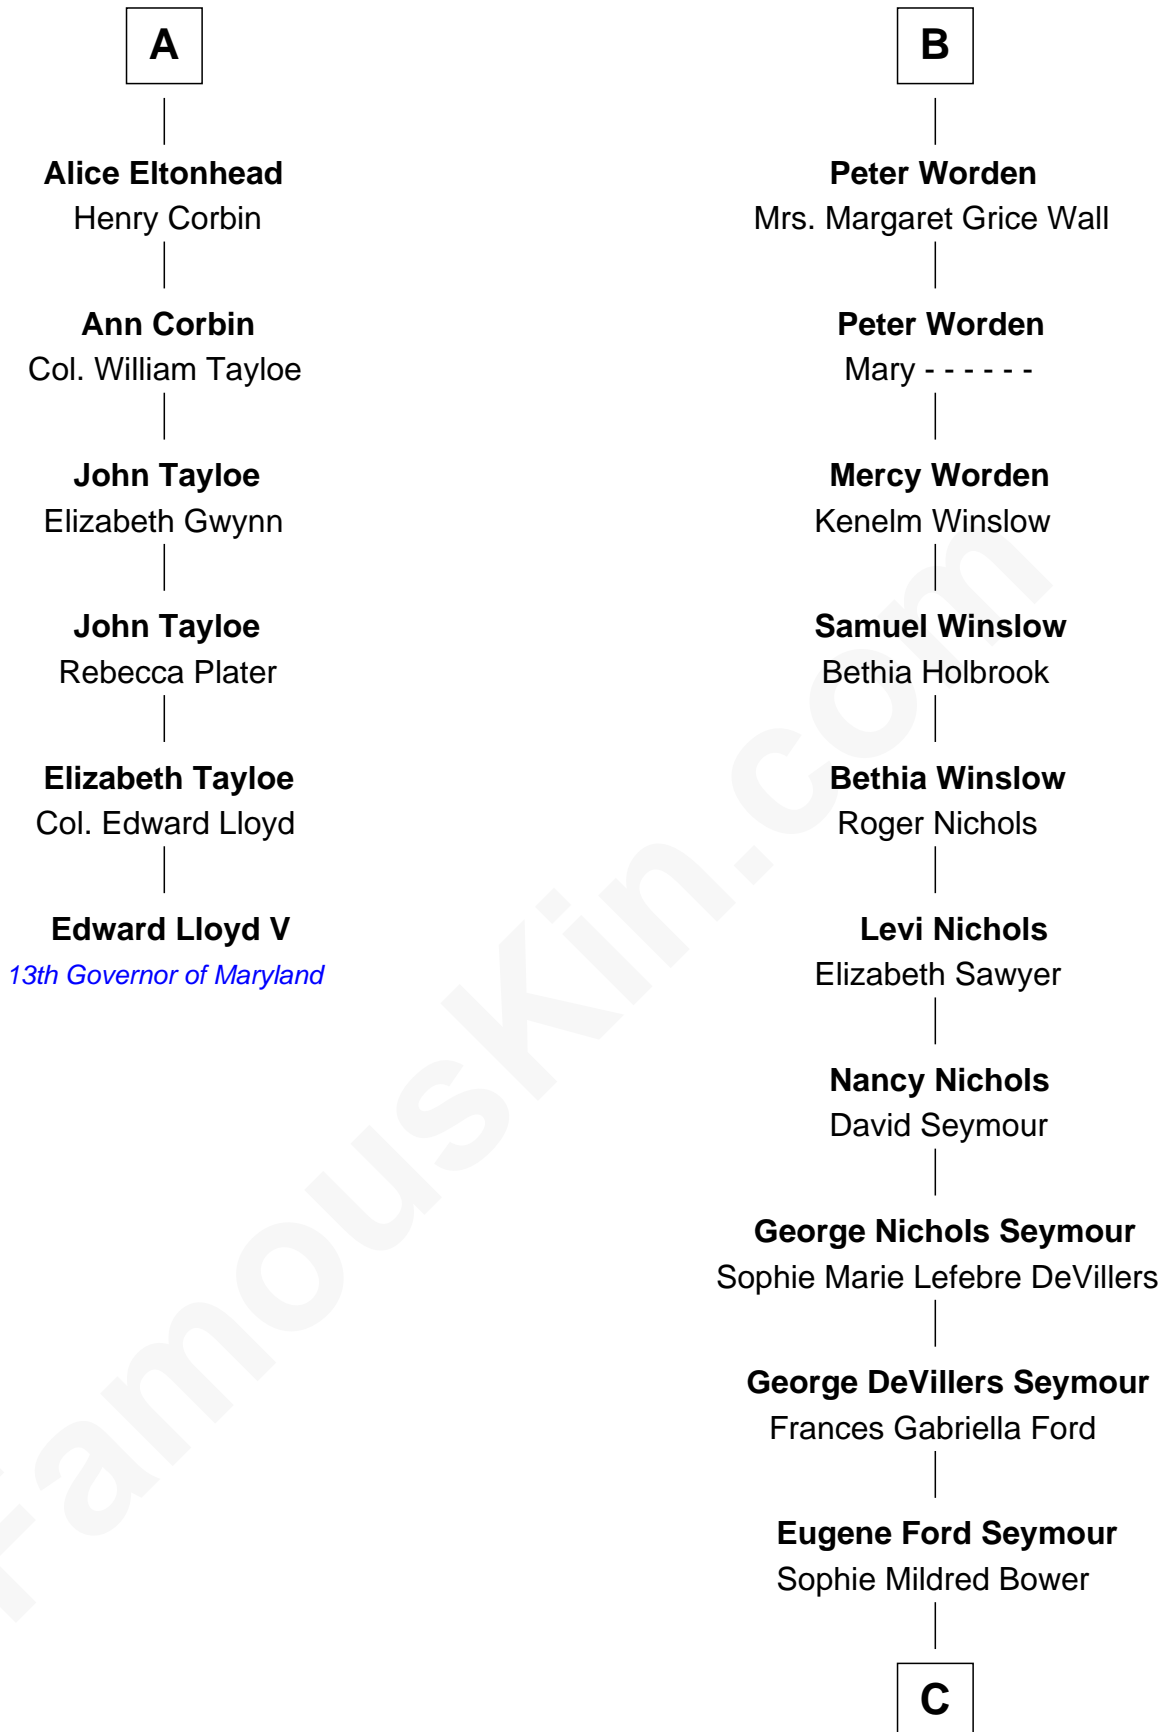

FamousKin.com Relationship Chart of

Edward Lloyd V

13th Governor of Maryland

12th cousin 7 times removed of

Bridget Fonda

Movie Actress

Sir Nicholas Harington

Isabel English