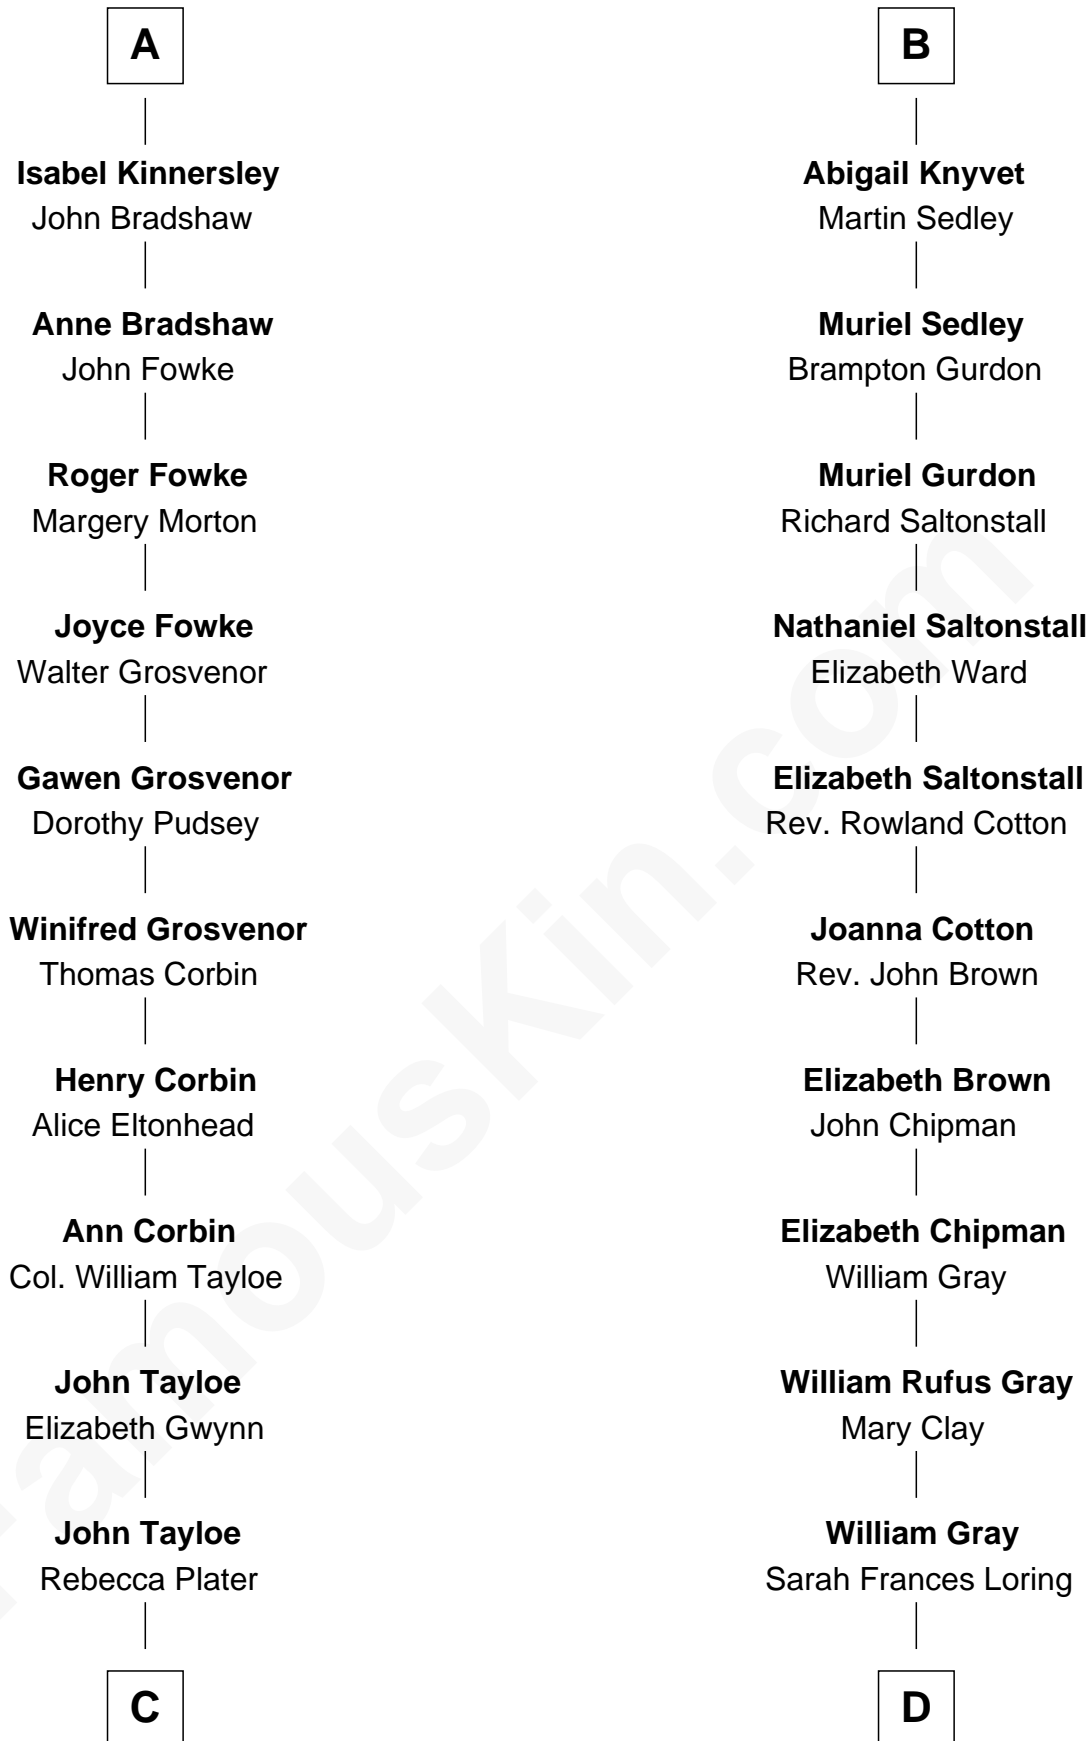

# FamousKin.com Relationship Chart of

**Henry Lloyd**

*40th Governor of Maryland*

20th cousin of

**Story Musgrave**

*NASA Astronaut*

**Sir William de Ros**  
Margery de Badlesmere

**C**

**Elizabeth Tayloe**  
Col. Edward Lloyd

**Col. Edward Lloyd**  
Sally Scott Murray

**Daniel Lloyd**  
Catherine Henry

**Henry Lloyd**  
*40th Governor of Maryland*

**D**

**Edward Gray**  
Elizabeth Gray Story

**Marguerite Gray**  
John Butler Swann

**Marguerite Swann**  
Percy Musgrave

**Story Musgrave**  
*NASA Astronaut*

FamousKin.com