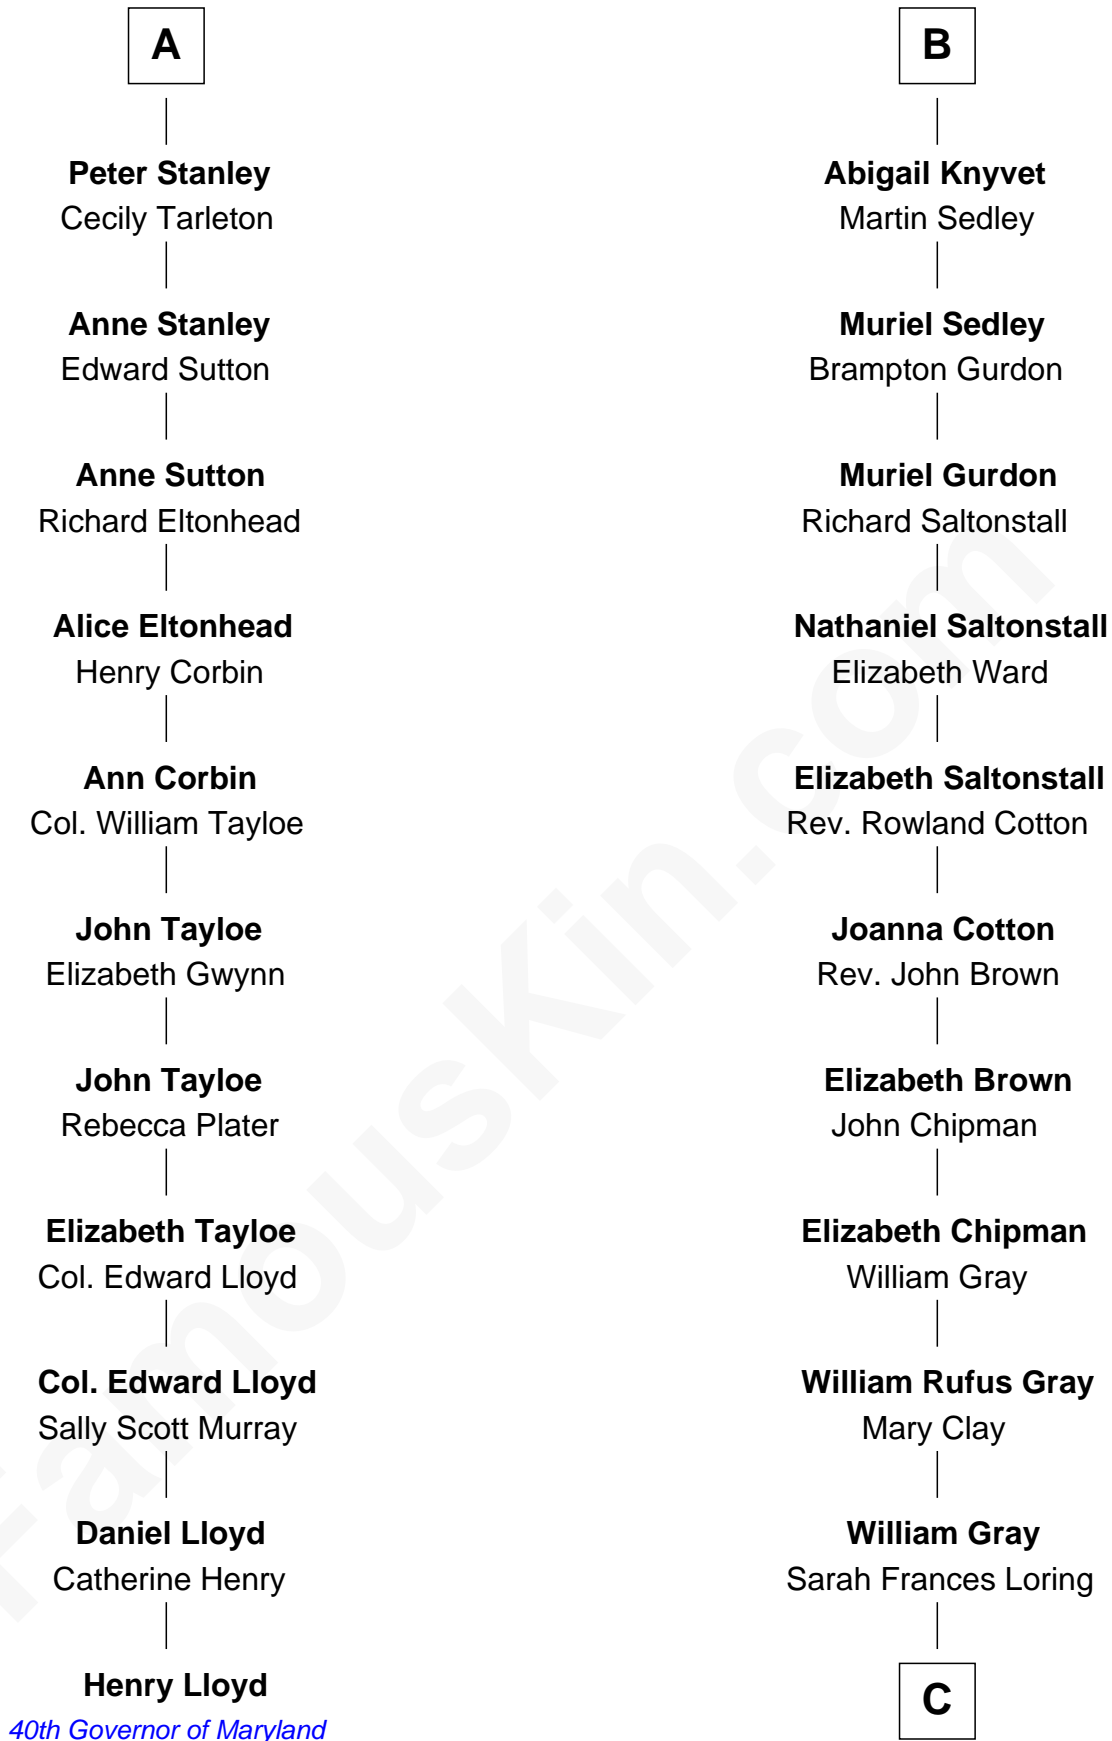

FamousKin.com Relationship Chart of

Henry Lloyd

40th Governor of Maryland

17th cousin 3 times removed of

Story Musgrave

NASA Astronaut

Ralph de Stafford

*with wife
Katherine de Hastang*

*with wife
Margaret de Audley*

C

Edward Gray

Elizabeth Gray Story

Marguerite Gray

John Butler Swann

Marguerite Swann

Percy Musgrave

Story Musgrave

NASA Astronaut

FamousKin.com