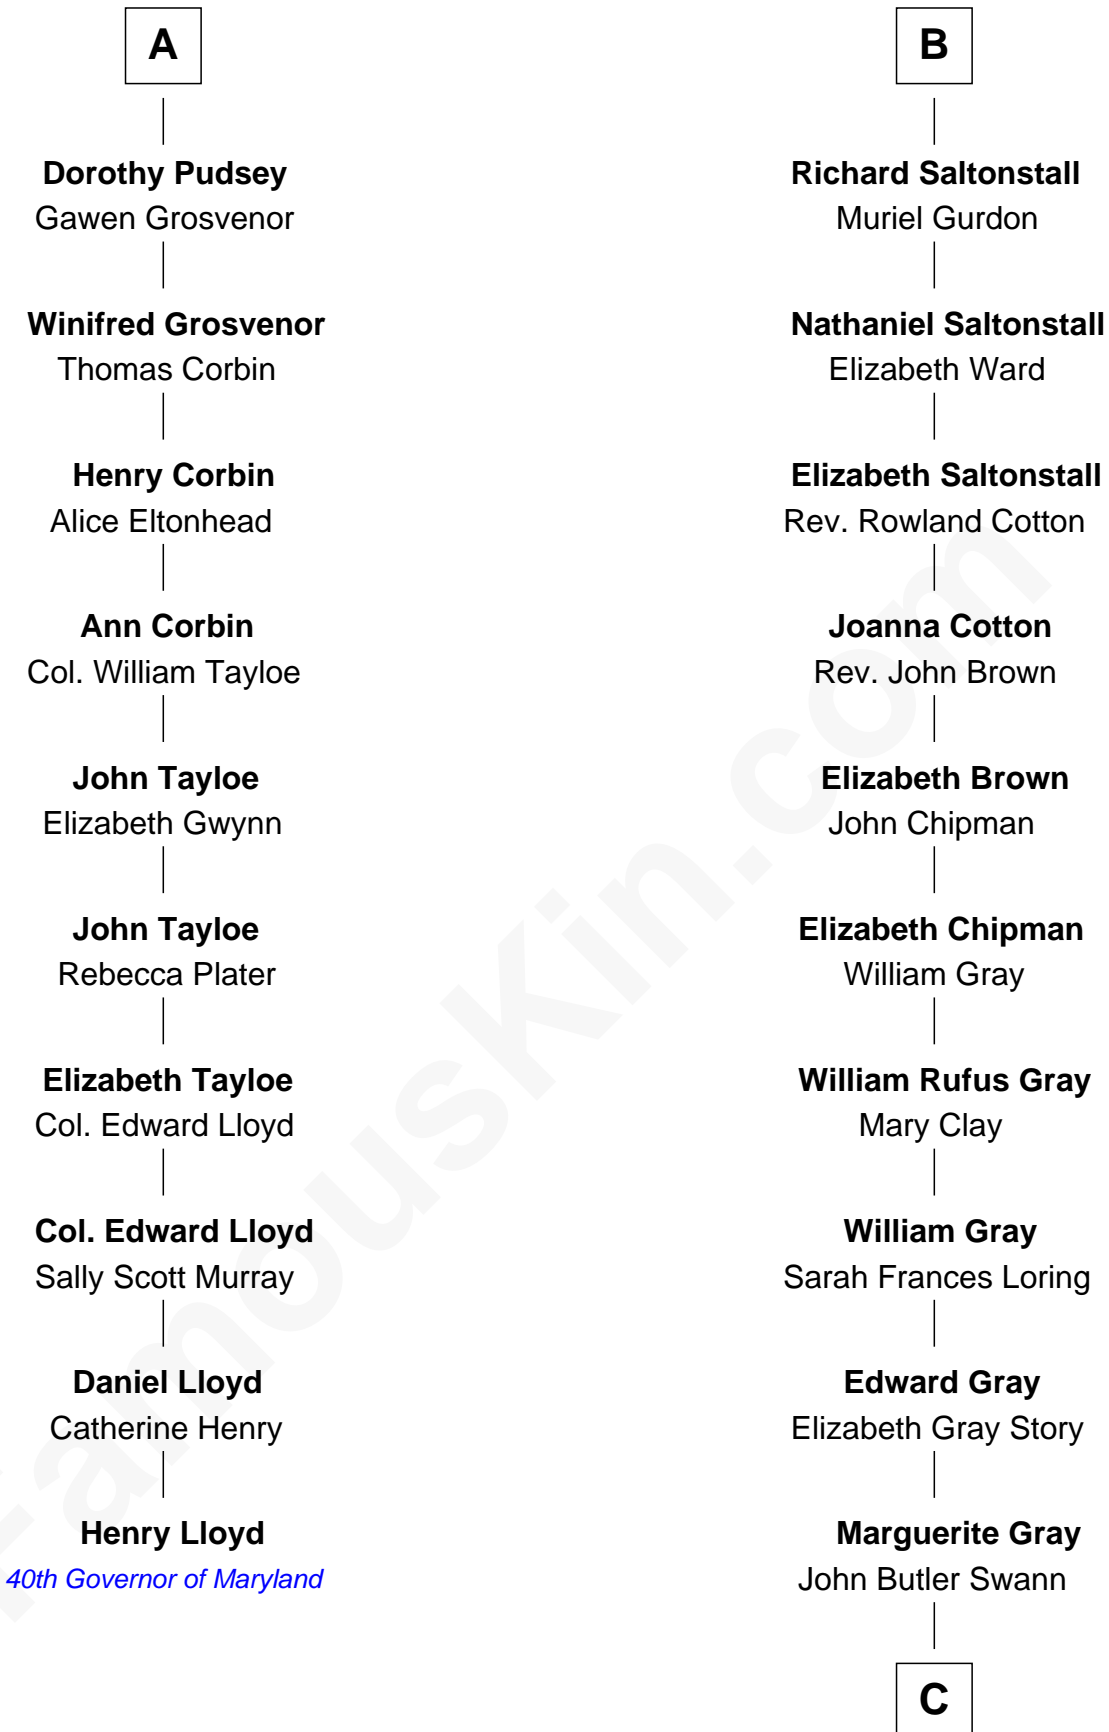

# FamousKin.com Relationship Chart of

**Henry Lloyd**

*40th Governor of Maryland*

16th cousin 2 times removed of

**Story Musgrave**

*NASA Astronaut*

**Eleanor Fitzhugh**

*with husband  
Sir Thomas Tunstall*

Edith Hare

**William Pudsey**

Eleanor Montfort

**Robert Pudsey**

Eleanor Harman

**George Pudsey**

Matilda Cotton

**A**

**Dorothy Mauleverer**

John Kaye

**Robert Kaye**

Anne Flower

**Grace Kaye**

Richard Saltonstall

**B**

**C**

|  
**Marguerite Swann**

Percy Musgrave

|  
**Story Musgrave**

*NASA Astronaut*

FamousKin.com