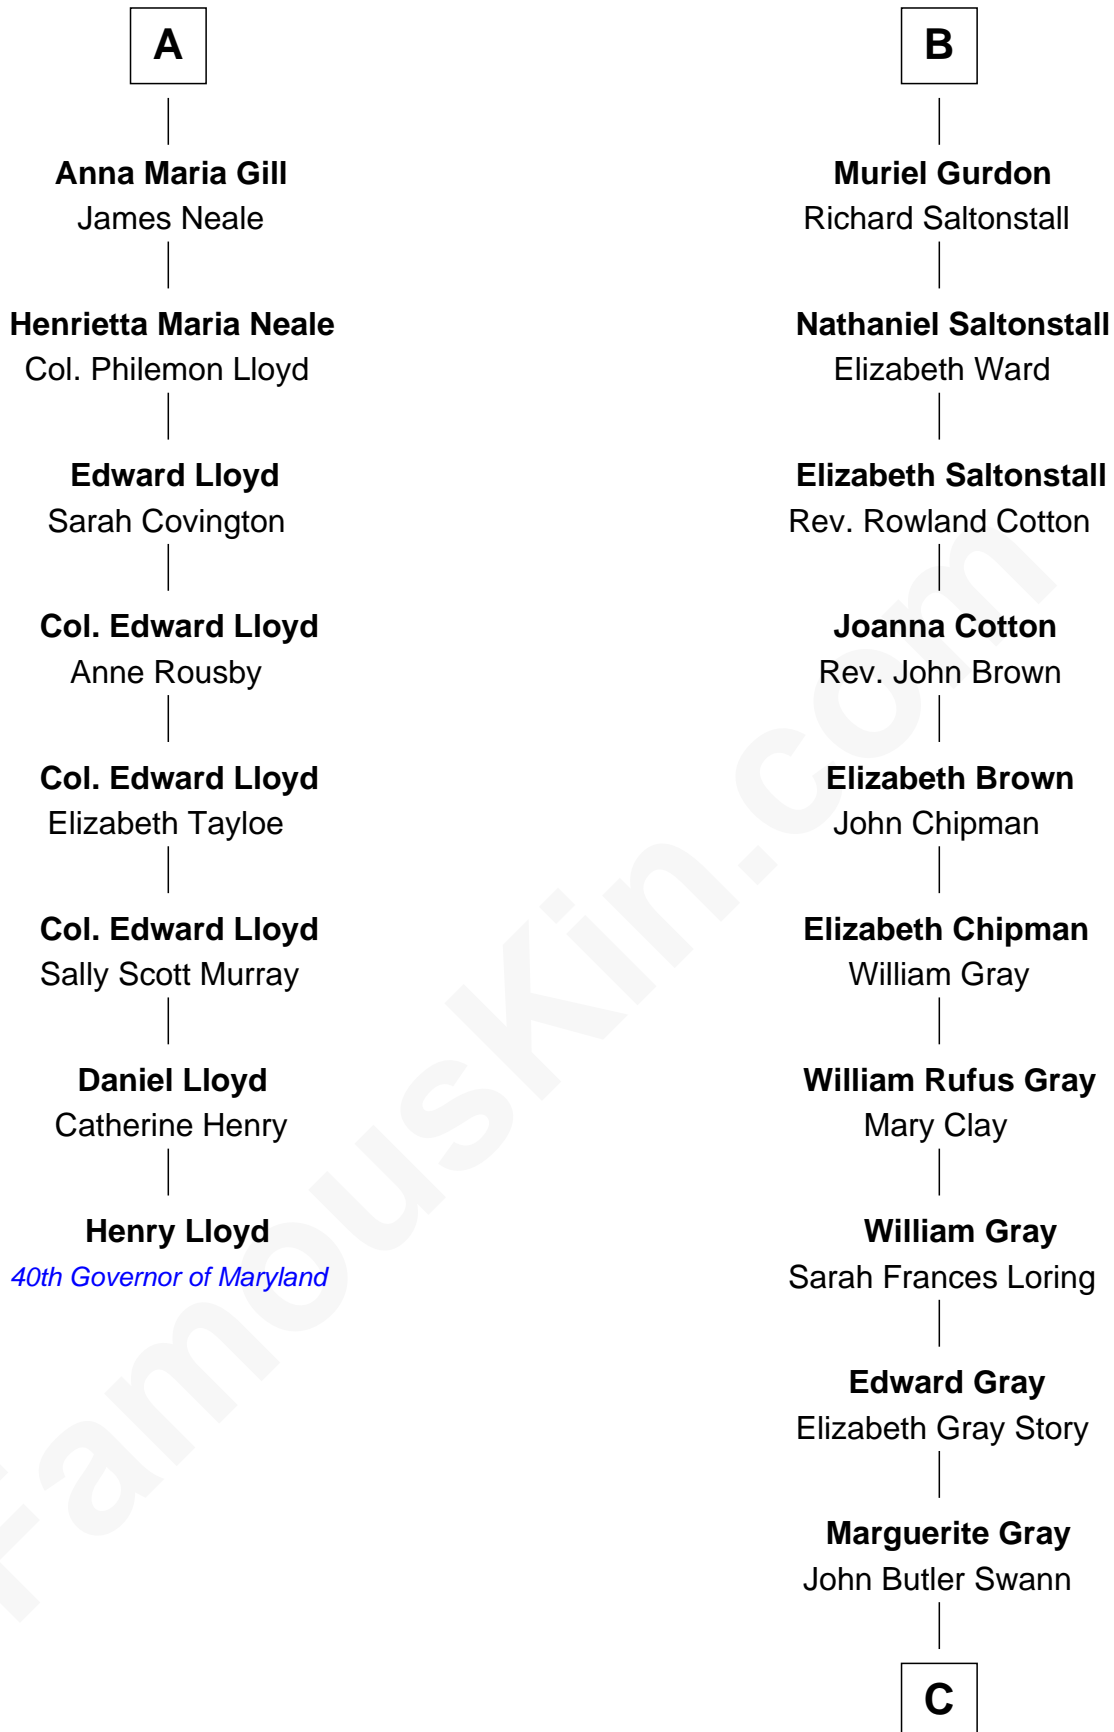

FamousKin.com Relationship Chart of

Henry Lloyd

40th Governor of Maryland

14th cousin 4 times removed of

Story Musgrave

NASA Astronaut

Elizabeth Fitzalan

*with husband
Sir Robert Goushill*

*with husband
Sir Thomas Mowbray*

Joan Goushill
Sir Thomas Stanley

Margaret Mowbray
Sir Robert Howard

Sir John Stanley
Elizabeth Weever

Sir John Howard
Margaret Chedworth

Margery Stanley
Sir William Torbock

Katherine Howard
Sir John Bouchier

Thomas Torbock
Elizabeth Moore

Jane Bouchier
Edmund Knyvet

William Torbock
Catherine Gerard

John Knyvet
Agnes Harcourt

Margaret Torbock
Oliver Mainwaring

Abigail Knyvet
Martin Sedley

Mary Mainwaring
Benjamin Gill

Muriel Sedley
Brampton Gurdon

A

B

C

—
Marguerite Swann

Percy Musgrave

—
Story Musgrave