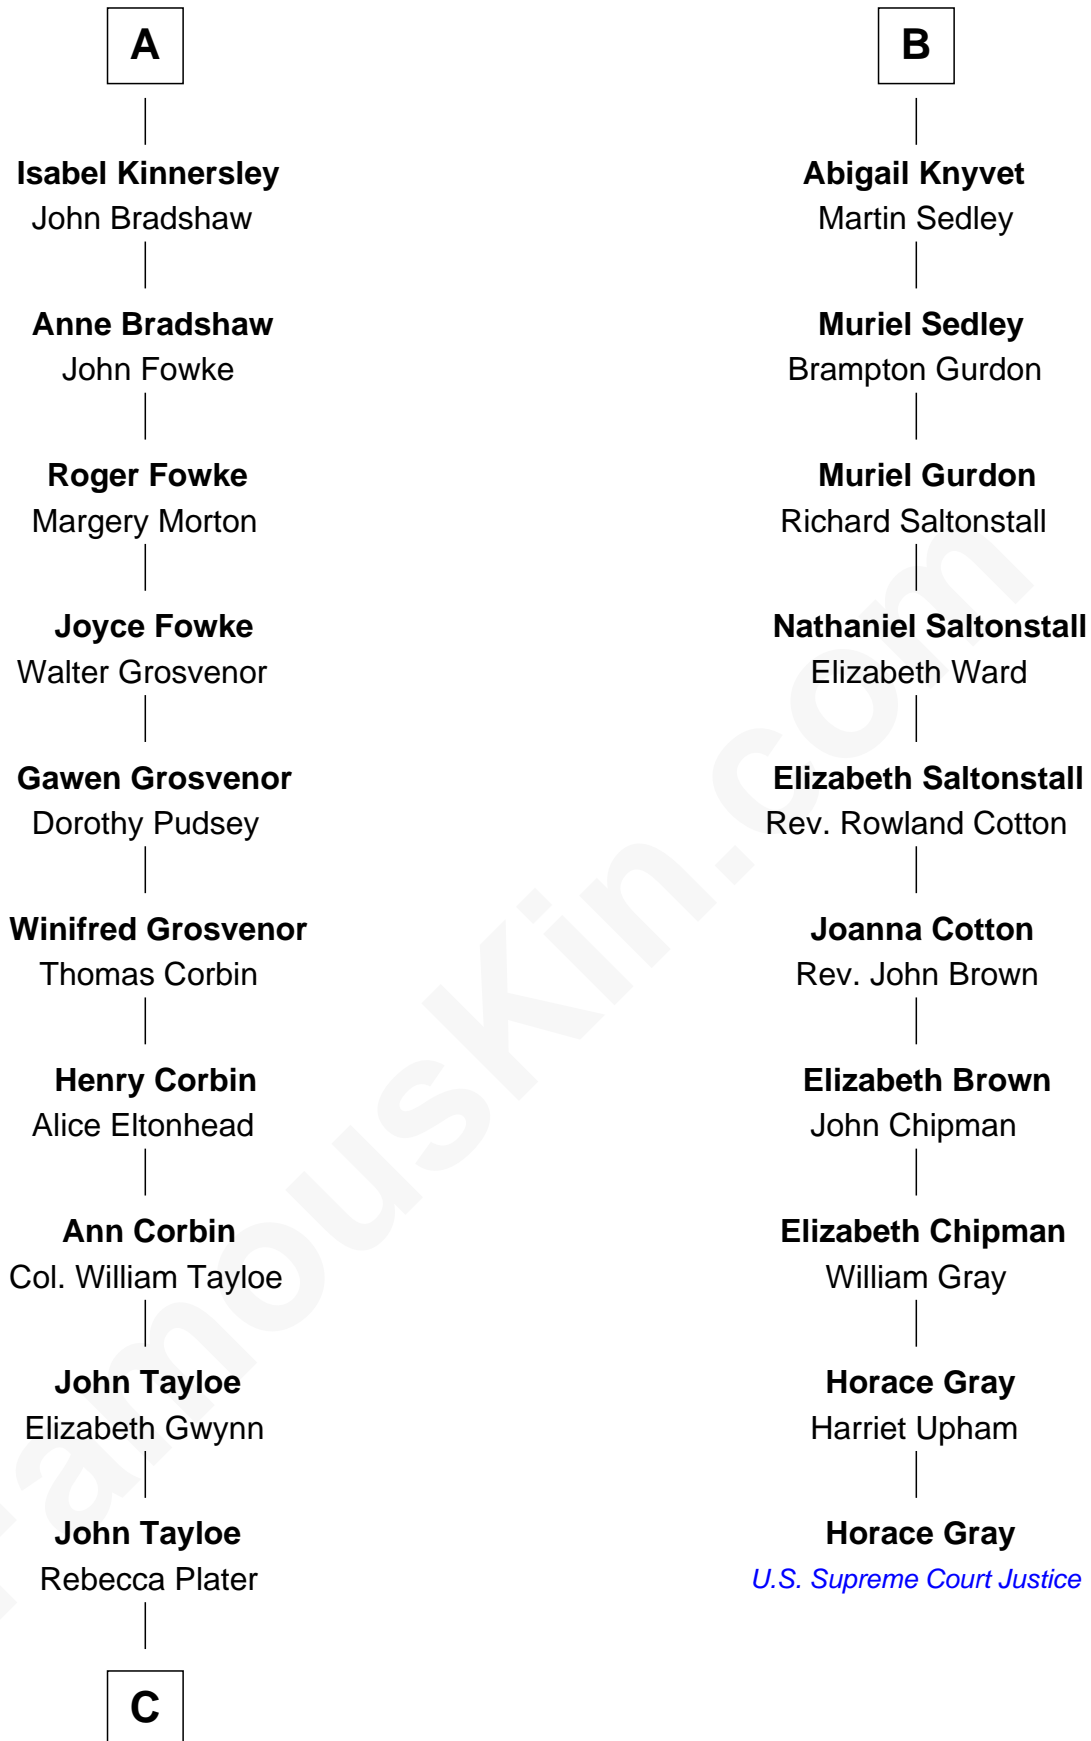

## Relationship Chart of

### Henry Lloyd

40th Governor of Maryland

16th cousin 4 times removed of

**Horace Gray**

U.S. Supreme Court Justice

**C**

**Elizabeth Tayloe**  
Col. Edward Lloyd

**Col. Edward Lloyd**  
Sally Scott Murray

**Daniel Lloyd**  
Catherine Henry

**Henry Lloyd**  
*40th Governor of Maryland*

FamousKin.com