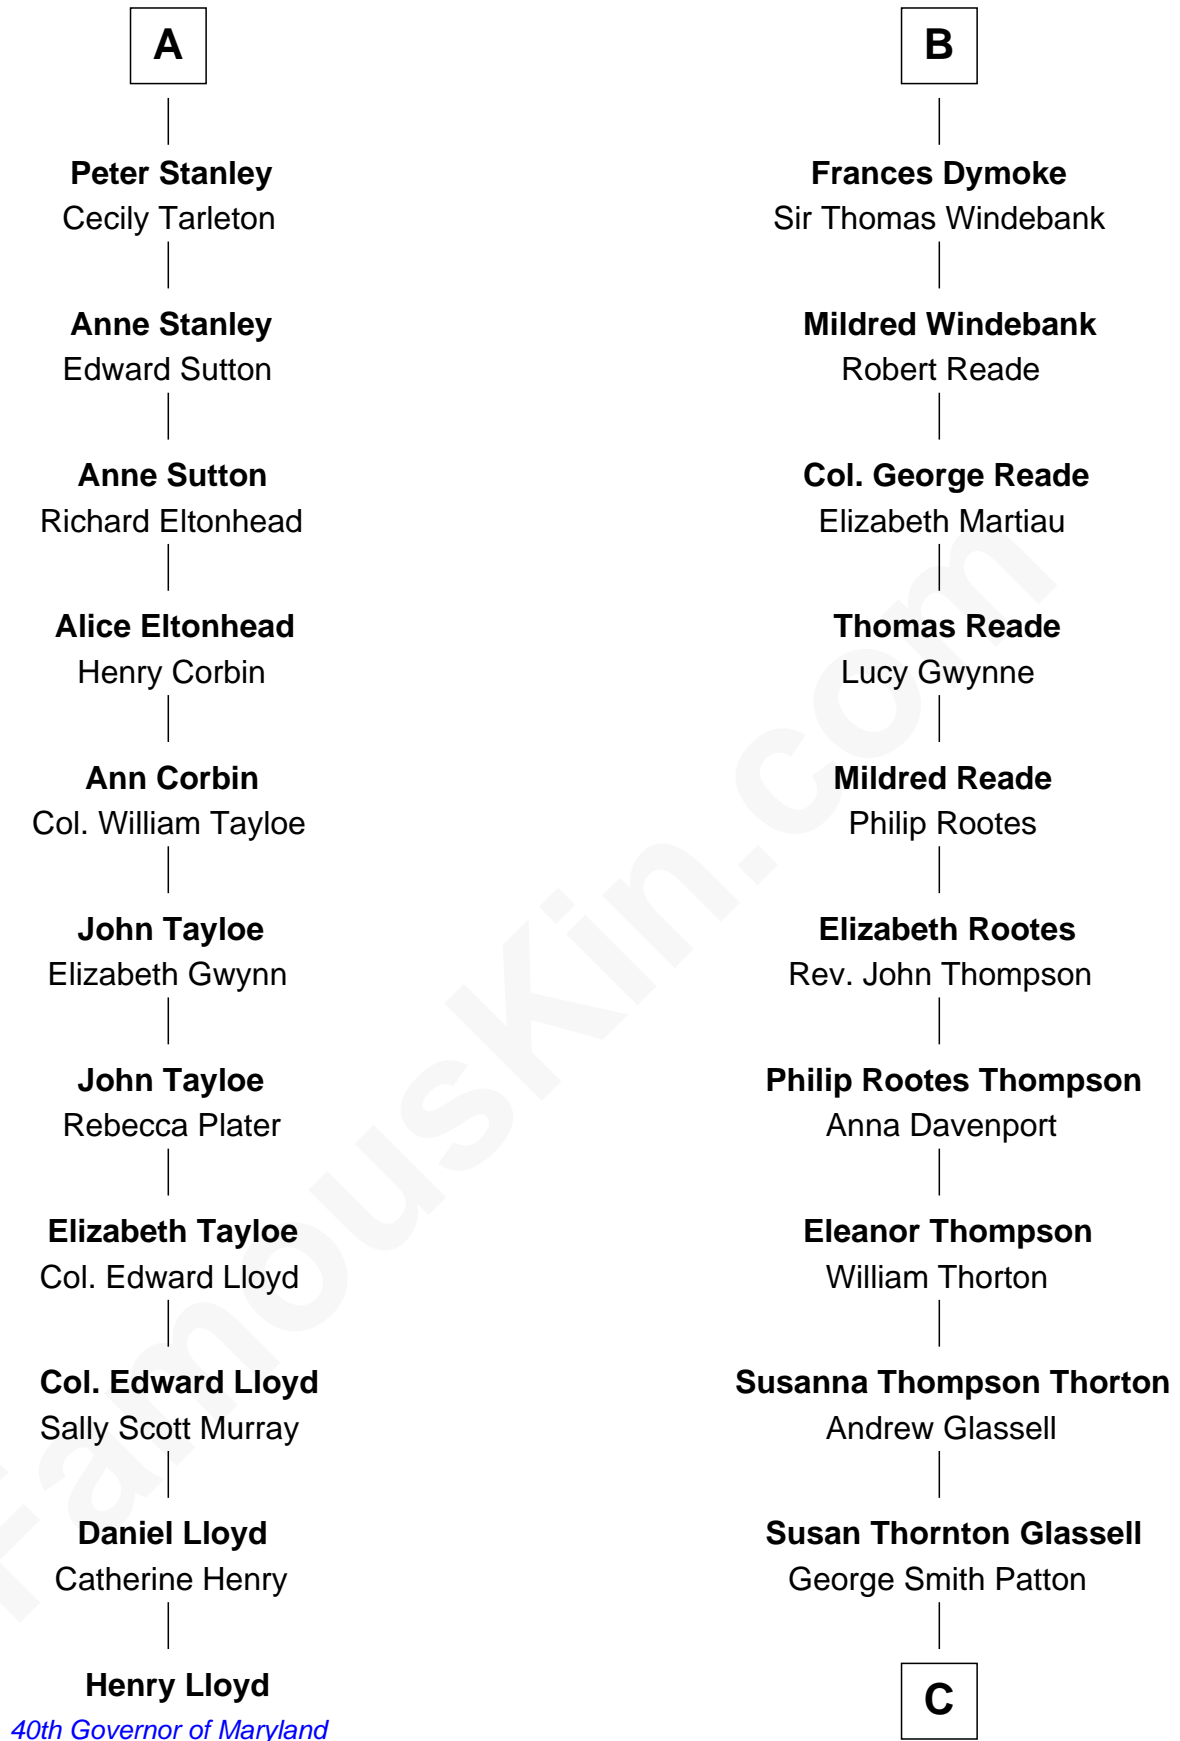

## Relationship Chart of

### Henry Lloyd

40th Governor of Maryland

17th cousin 1 time removed of

**General George S. Patton**

U.S. Army - World War II

**C**

George Smith Patton

Ruth Wilson