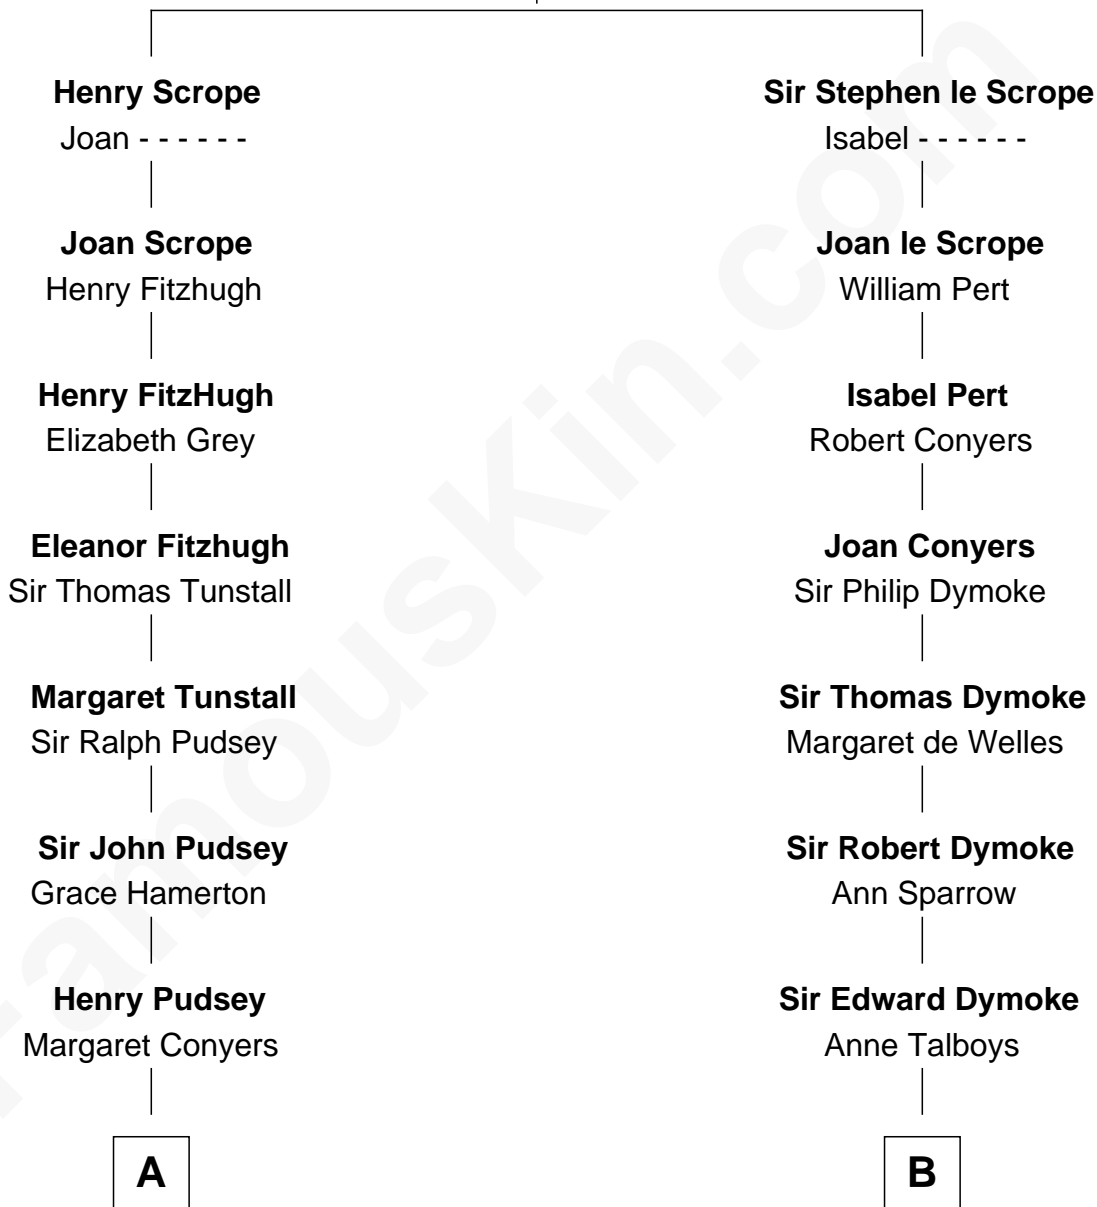

## Relationship Chart of

### Henry Lloyd

40th Governor of Maryland

18th cousin 2 times removed of

**General George S. Patton**

U.S. Army - World War II

**Sir Geoffrey le Scrope**

Ivetta de Ros

**C**

**Elizabeth Tayloe**  
Col. Edward Lloyd

**Col. Edward Lloyd**  
Sally Scott Murray

**Daniel Lloyd**  
Catherine Henry

**Henry Lloyd**  
*40th Governor of Maryland*

**D**

**George Smith Patton**  
Ruth Wilson