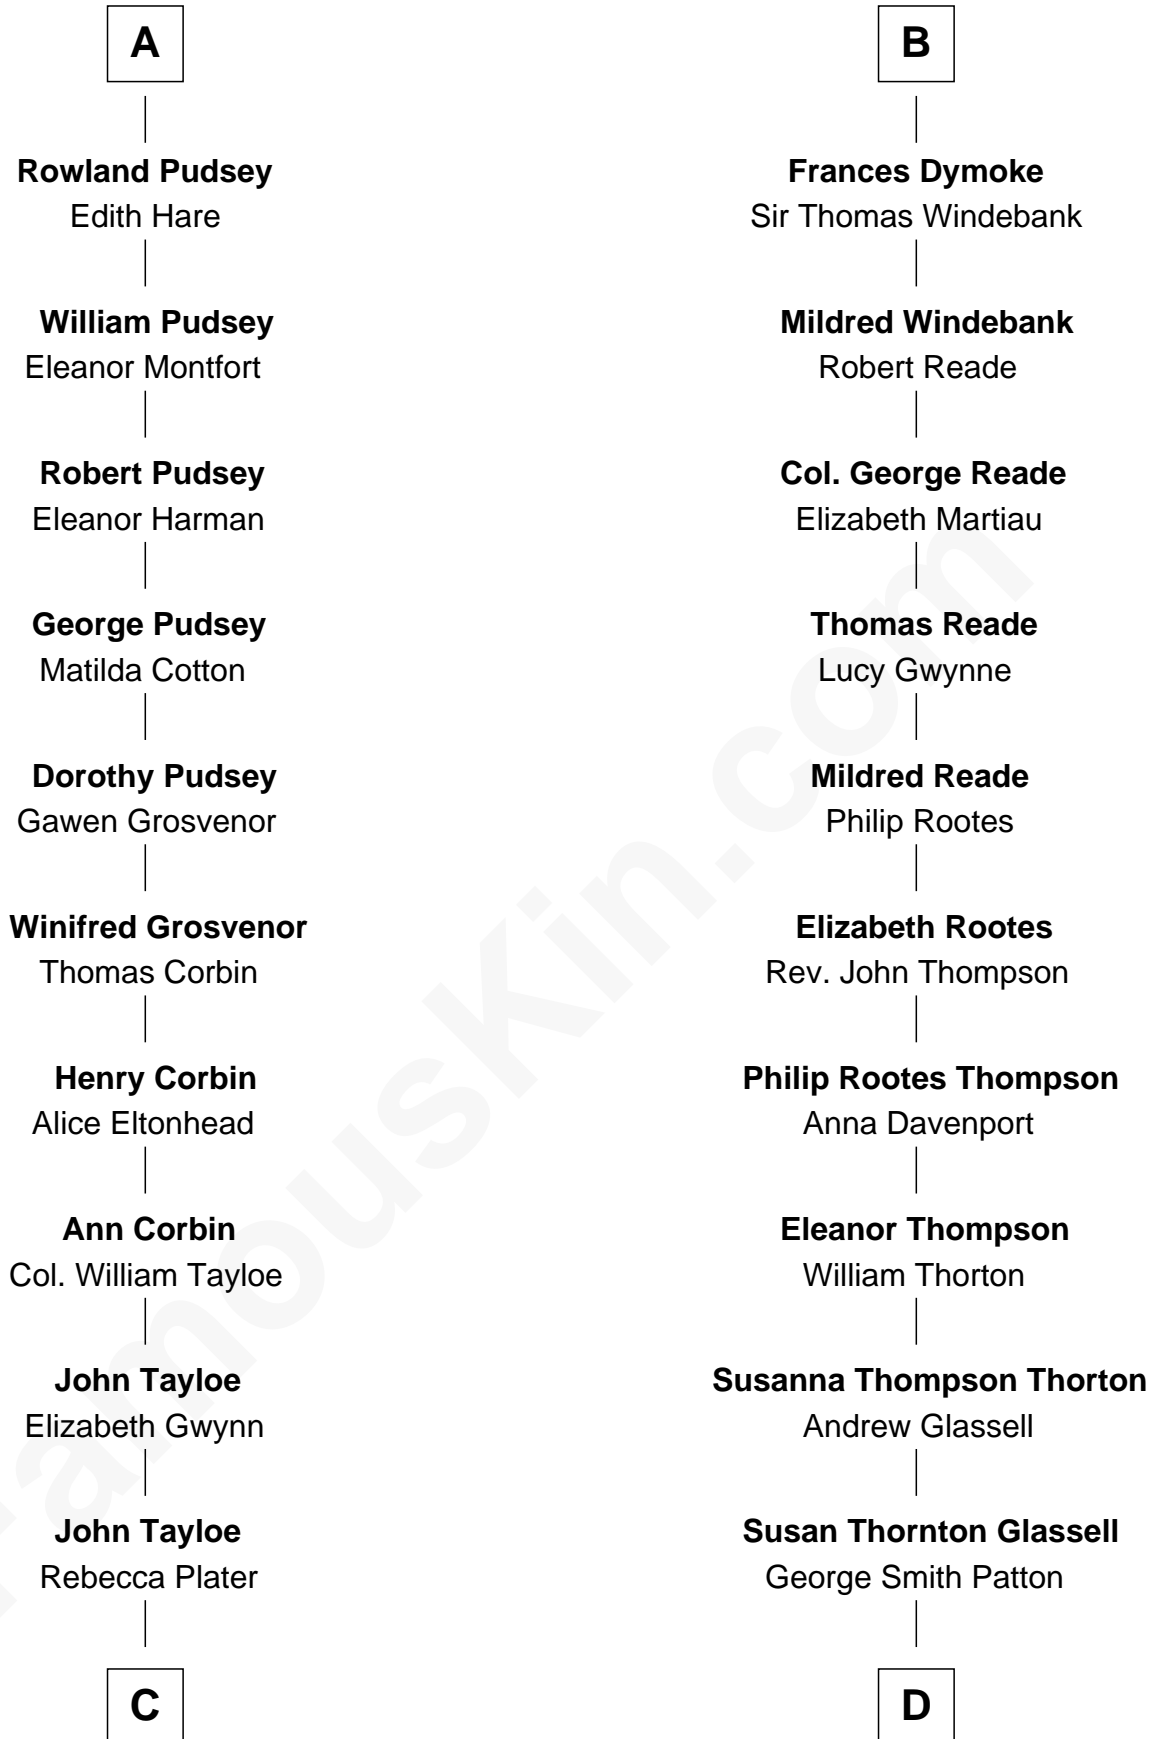

## Relationship Chart of

### Henry Lloyd

40th Governor of Maryland

18th cousin 2 times removed of

**General George S. Patton**

U.S. Army - World War II

**Sir Geoffrey le Scrope**

Ivetta de Ros

**C**

**Elizabeth Tayloe**  
Col. Edward Lloyd

**Col. Edward Lloyd**  
Sally Scott Murray

**Daniel Lloyd**  
Catherine Henry

**Henry Lloyd**  
*40th Governor of Maryland*

**D**

**George Smith Patton**  
Ruth Wilson