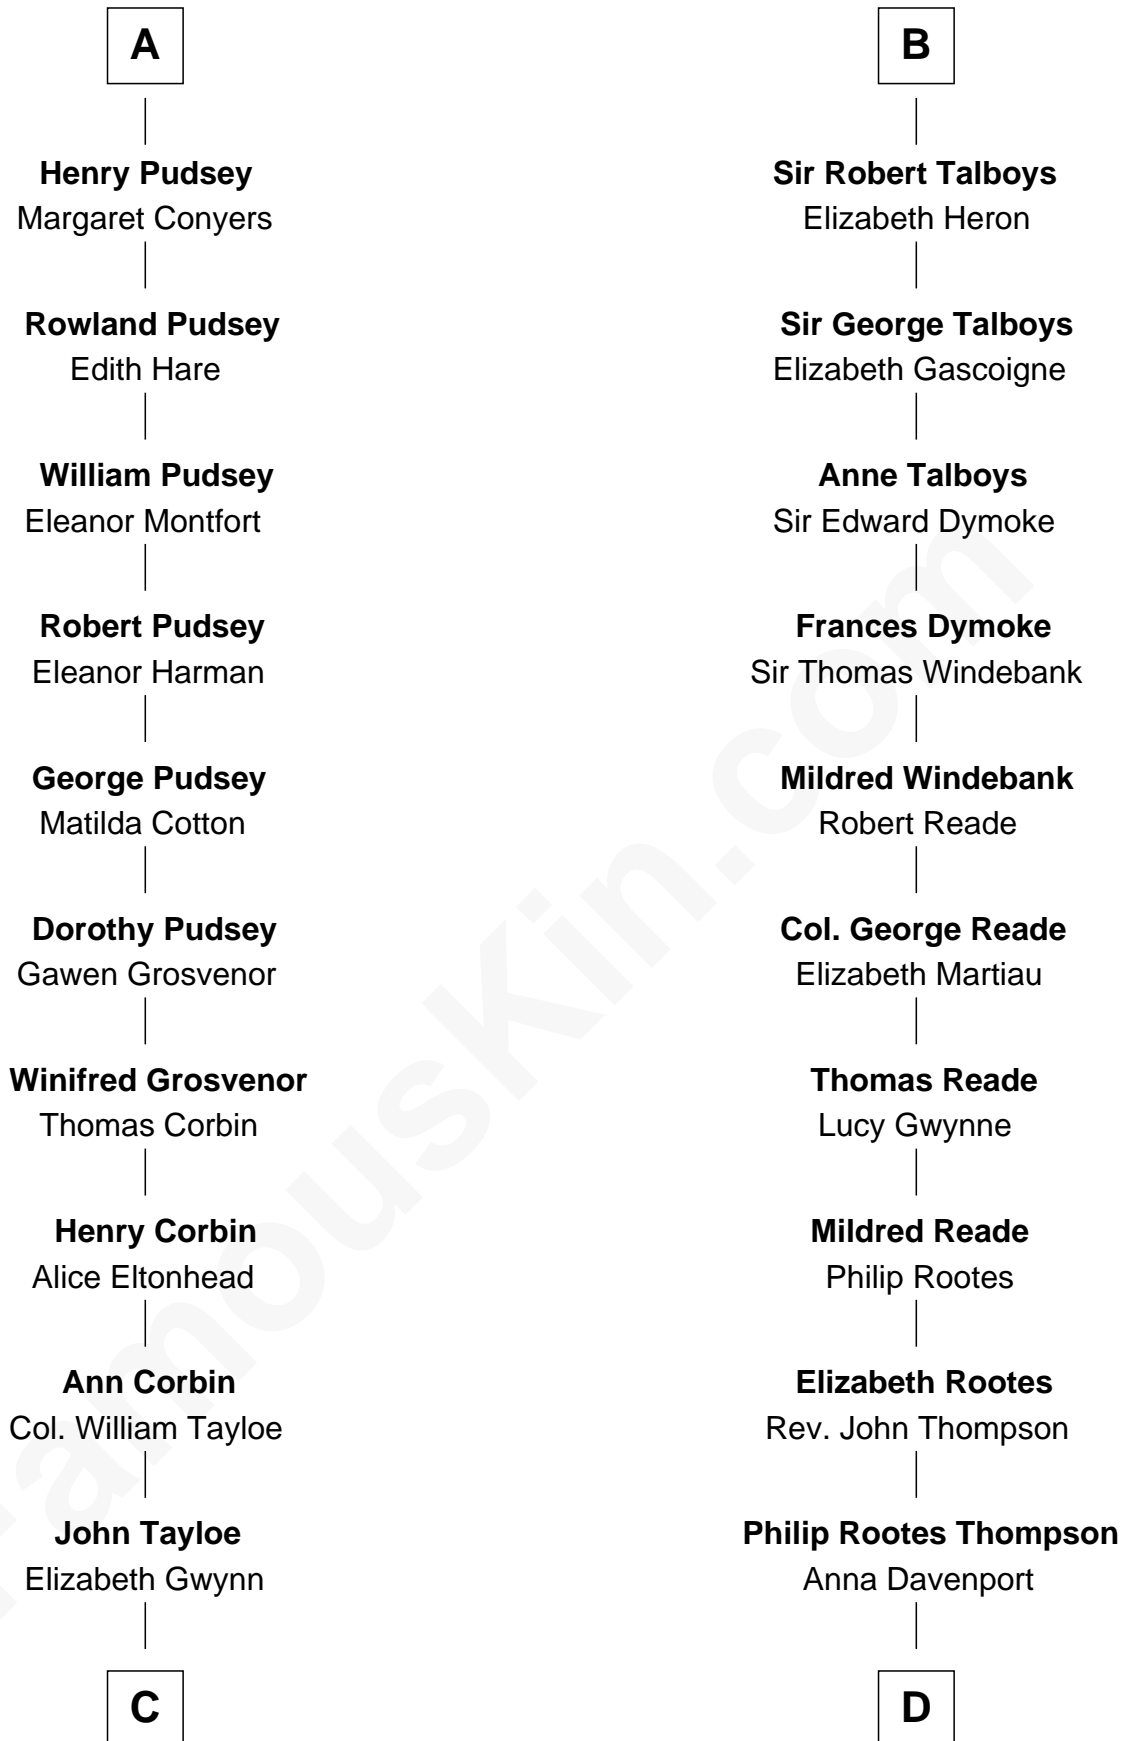

# FamousKin.com Relationship Chart of

**Henry Lloyd**

*40th Governor of Maryland*

**21st cousin of**

**General George S. Patton**

*U.S. Army - World War II*

**William de Odingsells**

Ela FitzWalter

Sir Roger de Herdeburgh

**Ela Herdeburgh**

Sir William de Boteler

**Ankaret le Boteler**

John le Strange

**Eleanor le Strange**

Sir Reynold de Grey

**Sir Reynold Grey**

Margaret de Ros

**Margaret Grey**

Sir William Bonville

**Elizabeth Bonville**

William Talboys

**B**

**C**

**John Tayloe**  
Rebecca Plater

**Elizabeth Tayloe**  
Col. Edward Lloyd

**Col. Edward Lloyd**  
Sally Scott Murray

**Daniel Lloyd**  
Catherine Henry

**Henry Lloyd**  
*40th Governor of Maryland*

**D**

**Eleanor Thompson**  
William Thorton