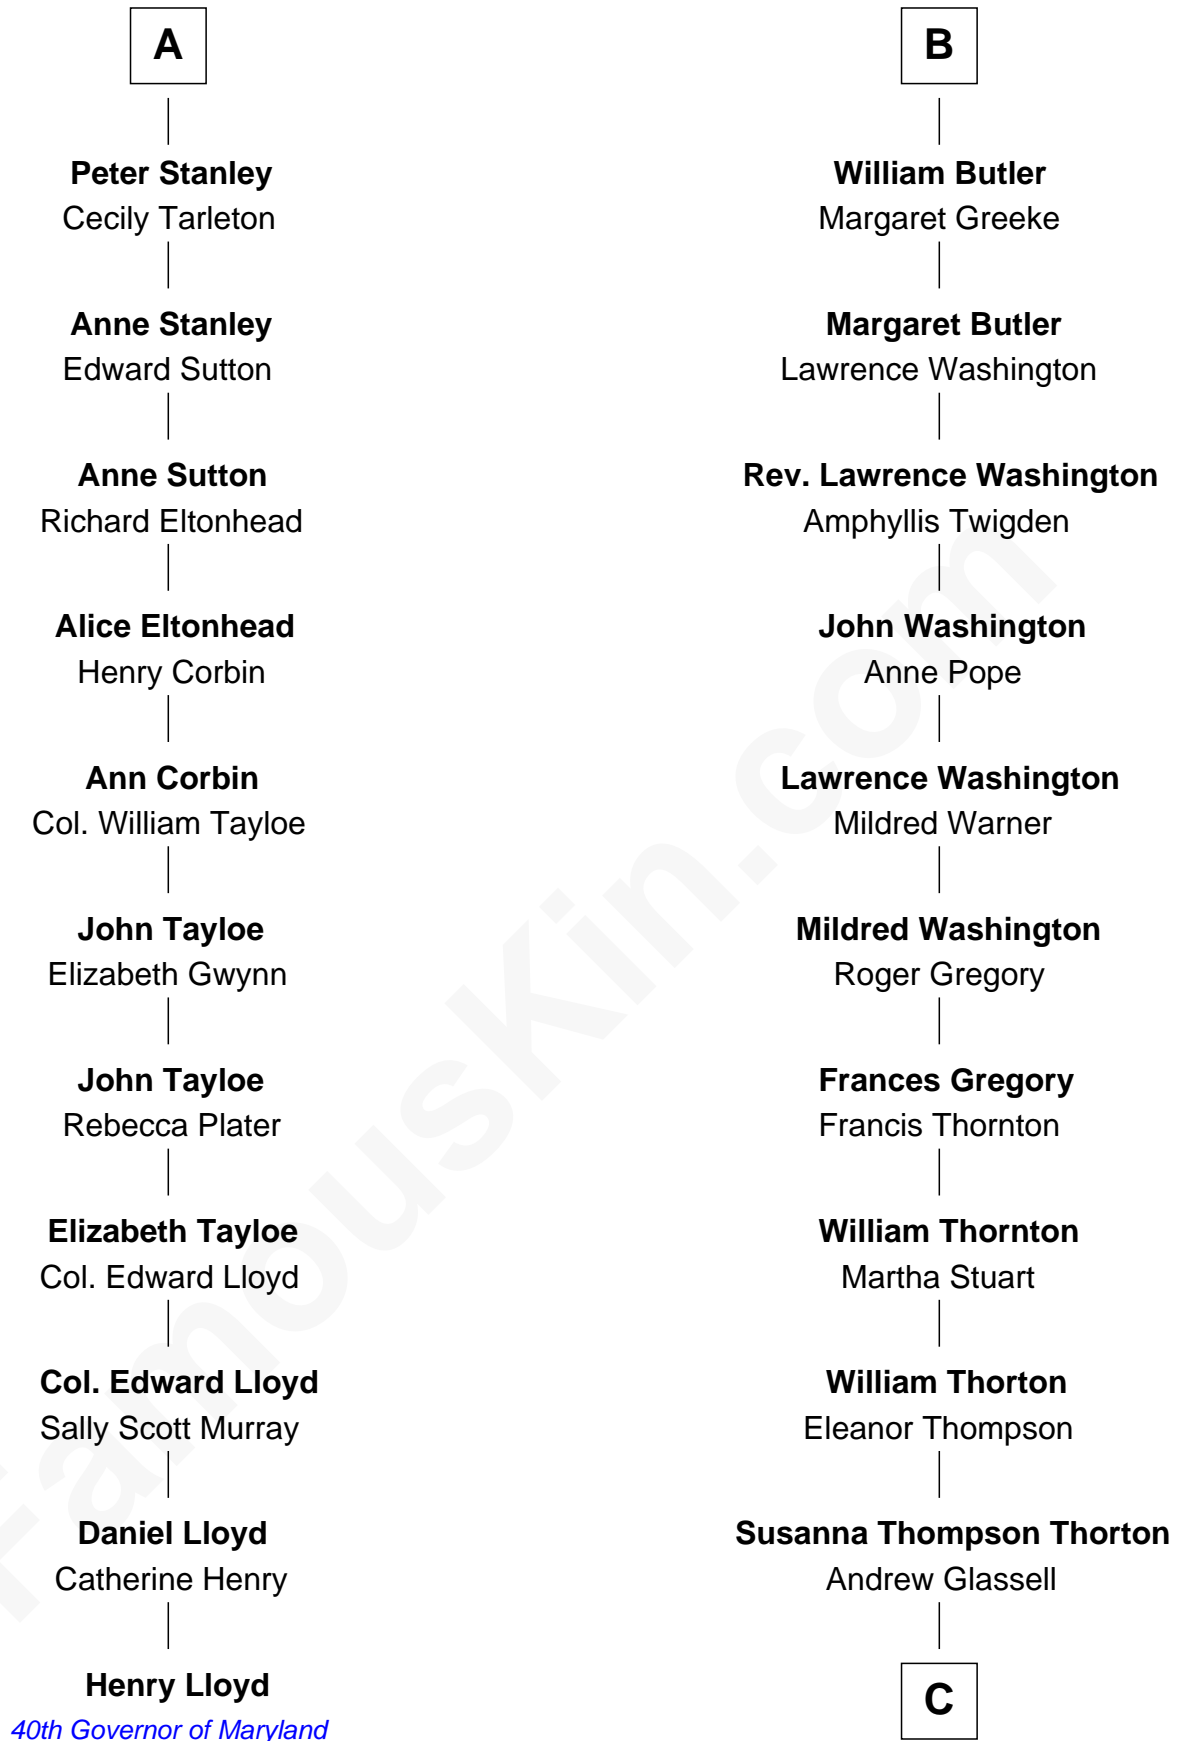

## Relationship Chart of

### Henry Lloyd

40th Governor of Maryland

17th cousin 2 times removed of

**General George S. Patton**

U.S. Army - World War II

**Sir Robert de Holland**

Maude la Zouche

**C**