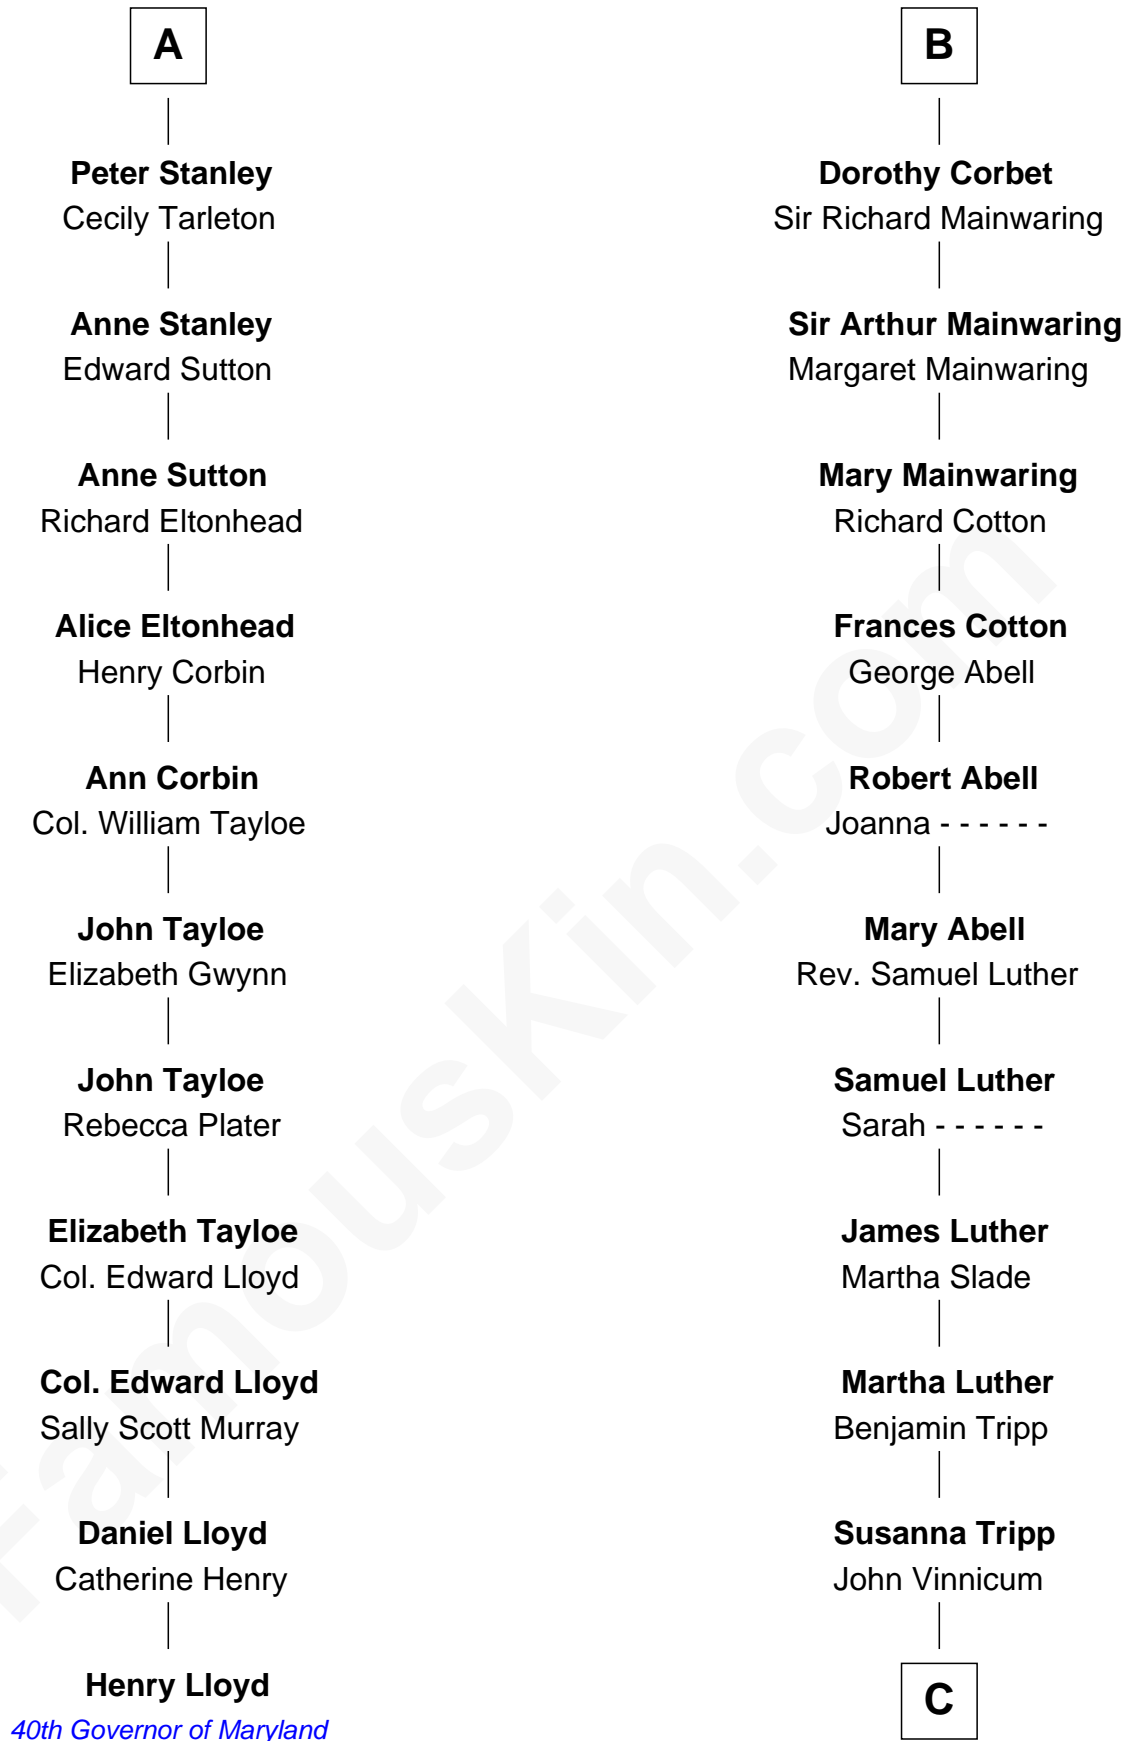

# FamousKin.com Relationship Chart of

**Henry Lloyd**

*40th Governor of Maryland*

17th cousin 3 times removed of

**Lizzie Borden**

*Accused Murderess*

**Ralph de Stafford**

*with wife  
Katherine de Hastang*

*with wife  
Margaret de Audley*

**C**

—  
**Sarah L. Vinnicum**

Joseph Morse

—  
**Anthony Morse**

Rhoda Morrison

—  
**Sarah Anthony Morse**

Andrew Jackson Borden

—  
**Lizzie Borden**

*Accused Murderess*