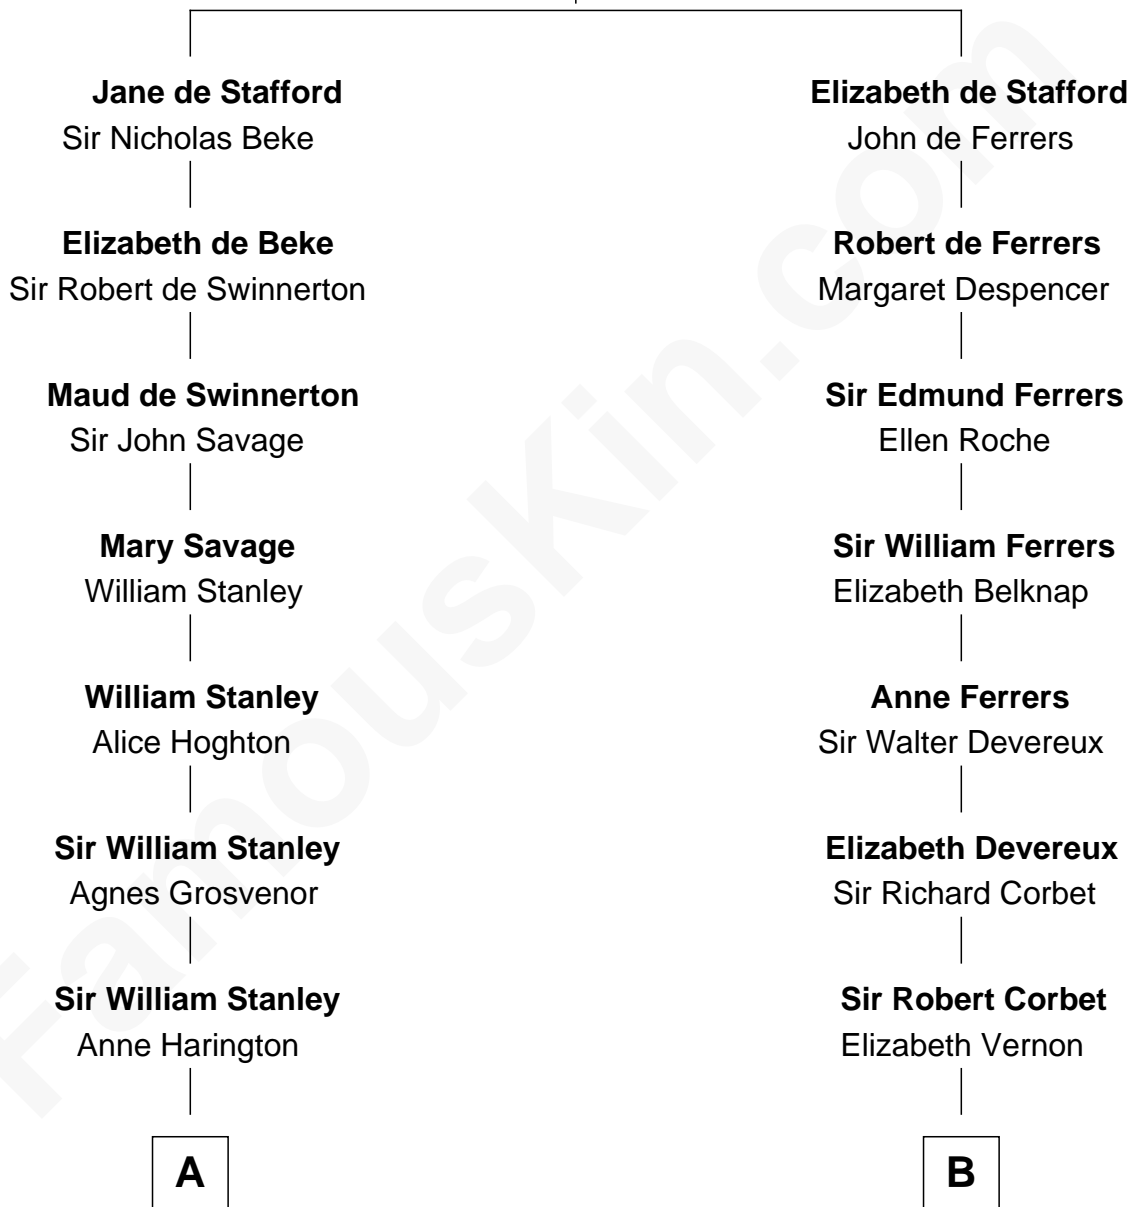

# FamousKin.com Relationship Chart of

**Henry Lloyd**

*40th Governor of Maryland*

17th cousin 3 times removed of

**Lizzie Borden**

*Accused Murderess*

**Ralph de Stafford**

*with wife  
Katherine de Hastang*

*with wife  
Margaret de Audley*

**C**

—  
**Sarah L. Vinnicum**

Joseph Morse

—  
**Anthony Morse**

Rhoda Morrison

—  
**Sarah Anthony Morse**

Andrew Jackson Borden

—  
**Lizzie Borden**

*Accused Murderess*