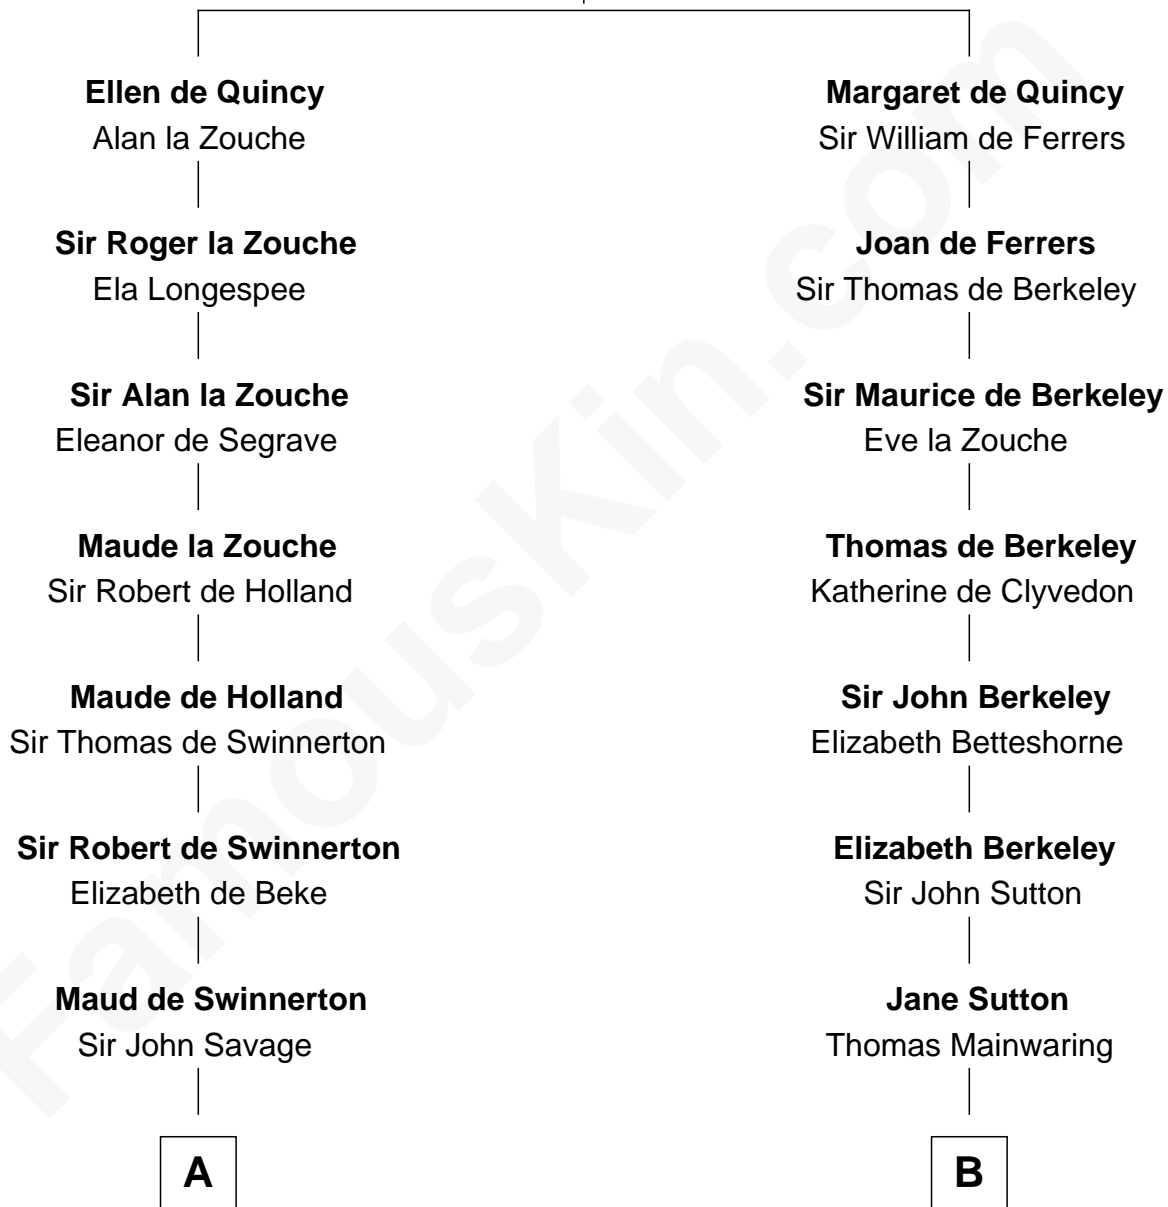

FamousKin.com

Relationship Chart of

Henry Lloyd

40th Governor of Maryland

20th cousin 1 time removed of

Lizzie Borden

Accused Murderess

Sir Roger de Quincy

Helen of Galloway

C

John Tayloe
Rebecca Plater

Elizabeth Tayloe
Col. Edward Lloyd

Col. Edward Lloyd
Sally Scott Murray

Daniel Lloyd
Catherine Henry

Henry Lloyd
40th Governor of Maryland

D