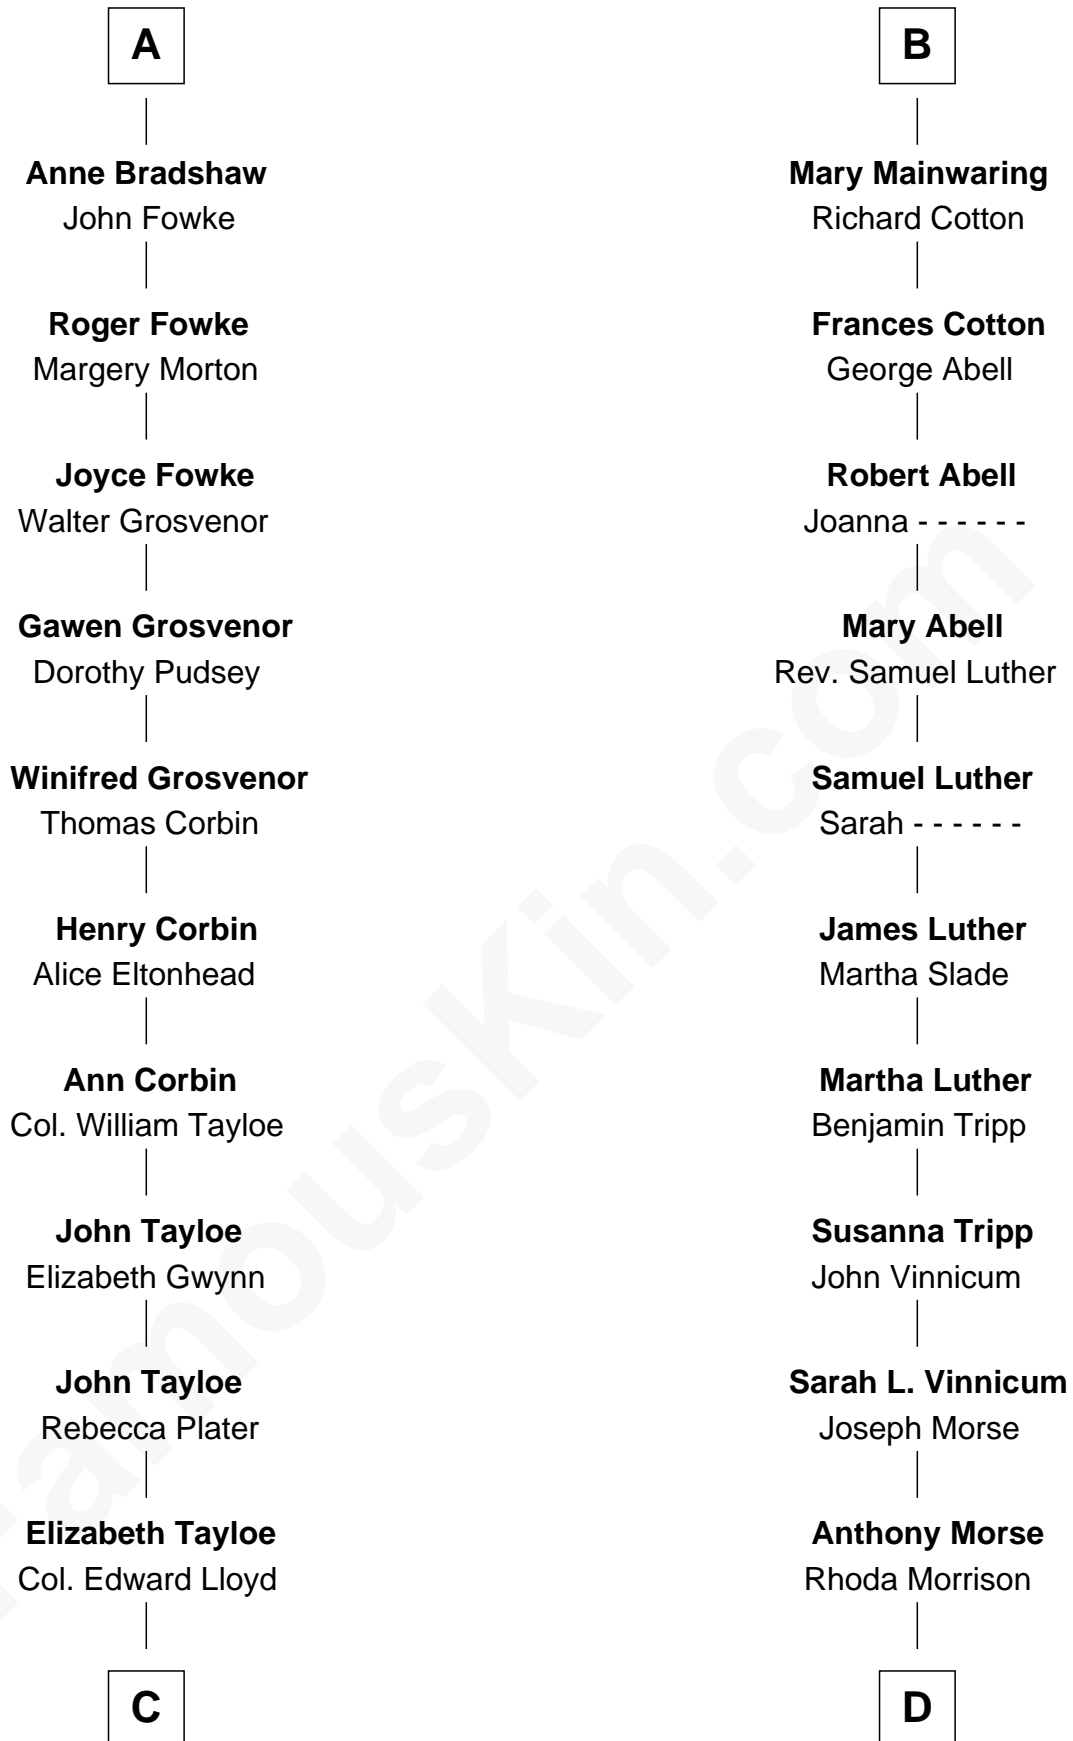

FamousKin.com Relationship Chart of

Henry Lloyd

40th Governor of Maryland

18th cousin 1 time removed of

Lizzie Borden

Accused Murderess

John de Welles

Maud de Roos

Margery de Welles

Stephen le Scrope

Maude le Scrope

Sir Baldwin Freville

Joyce Freville

Sir Roger Aston

Sir Robert Aston

Isabel Brereton

Sir Robert Corbet

Dorothy Corbet

Sir Richard Mainwaring

Sir Arthur Mainwaring

Margaret Mainwaring

B

C

Col. Edward Lloyd
Sally Scott Murray

Daniel Lloyd
Catherine Henry

Henry Lloyd
40th Governor of Maryland

D

Sarah Anthony Morse
Andrew Jackson Borden

Lizzie Borden
Accused Murderess

FamousKin.com