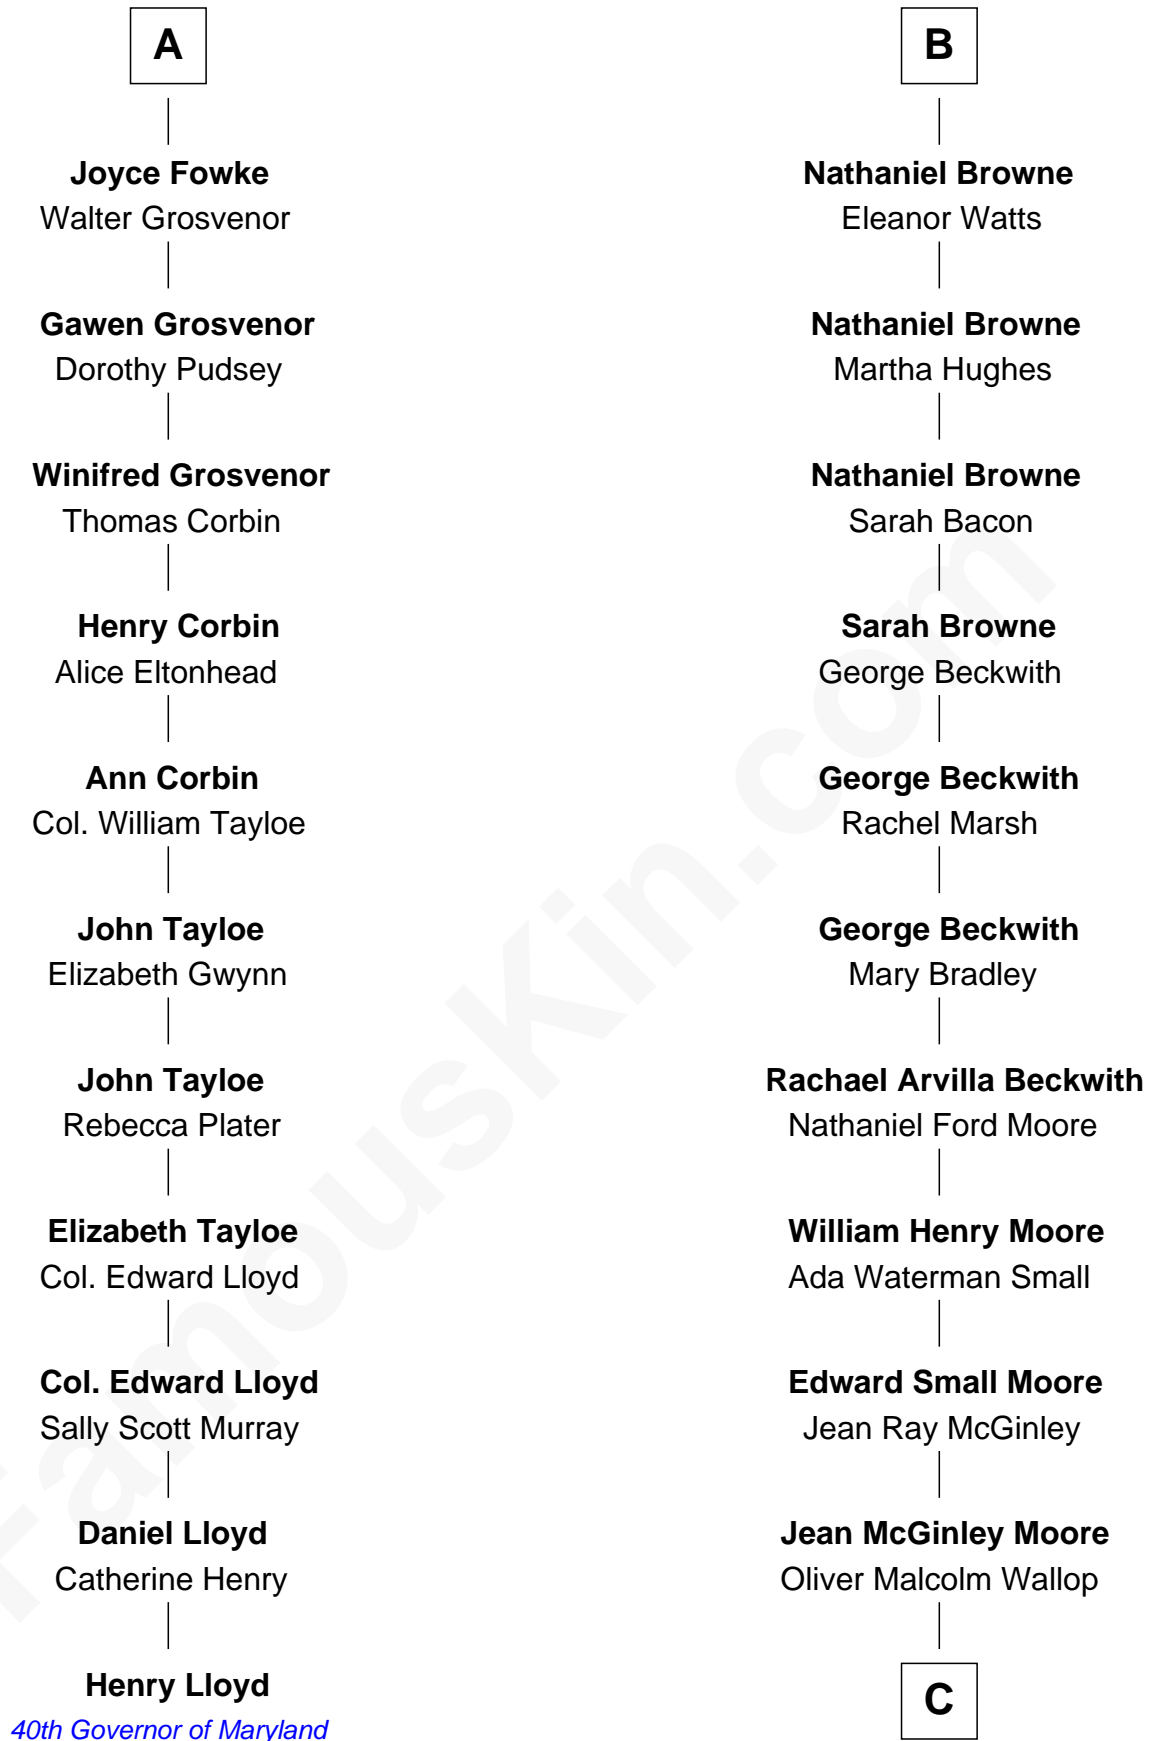

FamousKin.com

Relationship Chart of

Henry Lloyd

40th Governor of Maryland

17th cousin 1 time removed of

George Herbert

8th Earl of Carnarvon Owner, Highclere Castle (aka Downton Abbey)

Sir Baldwin Freville

Maude le Scrope

C

|
Jean Margaret Wallop

Henry Herbert

|
George Herbert

Owner, "Downton Abbey"

FamousKin.com