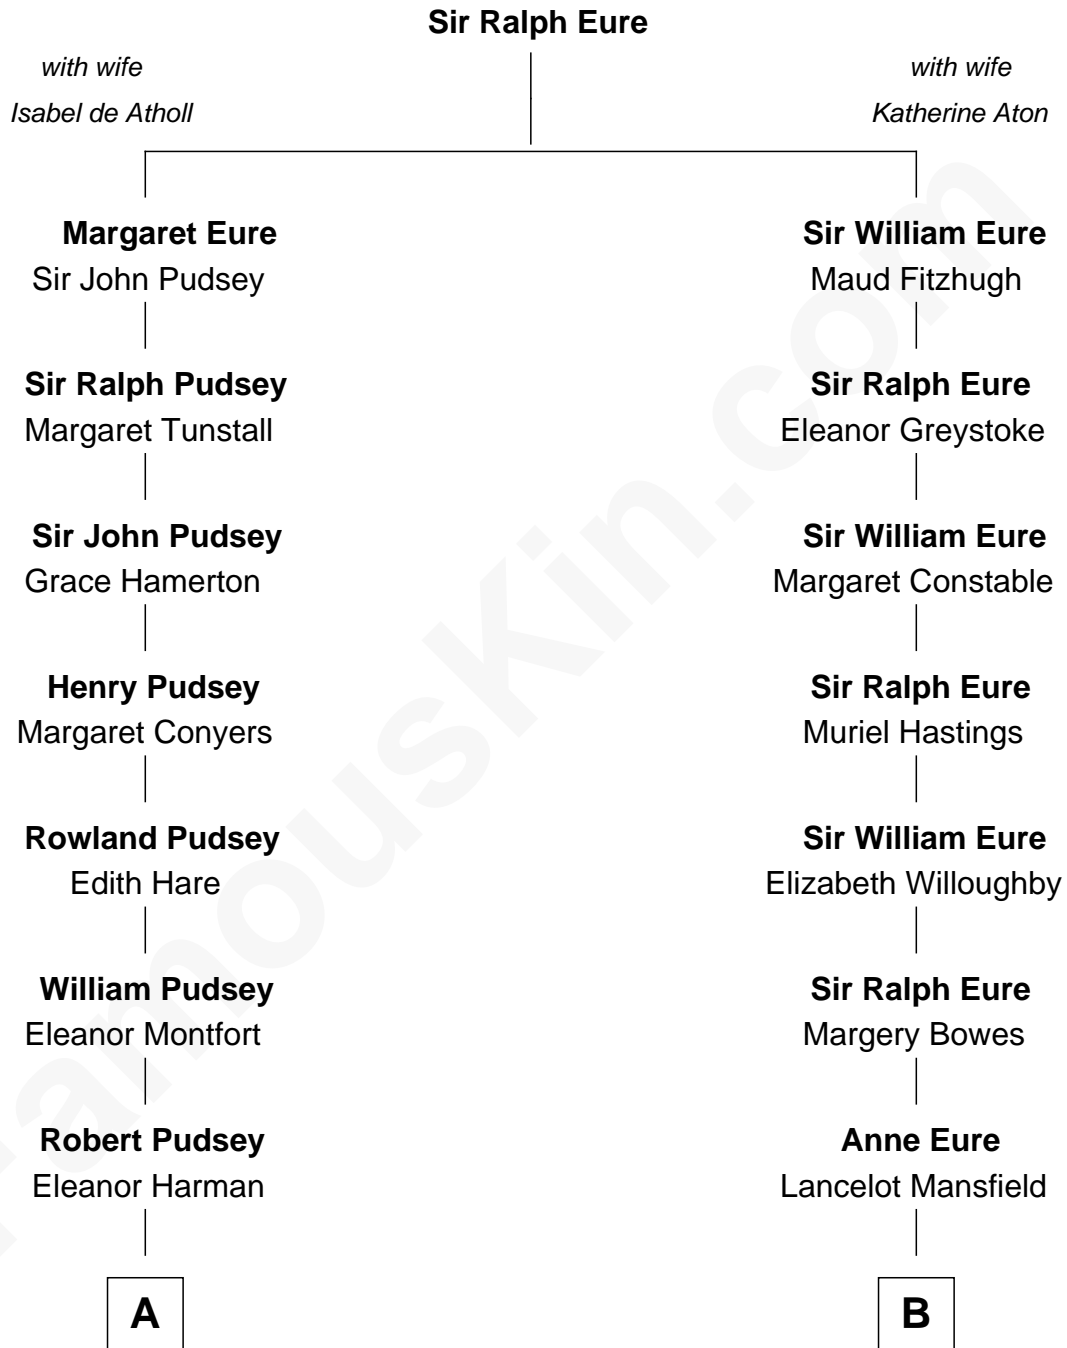

FamousKin.com

Relationship Chart of

Henry Lloyd

40th Governor of Maryland

17th cousin 1 time removed of

Elizabeth Montgomery
TV Actress - "Bewitched"

C

Henry Montgomery
Elizabeth Bryan Allen

Elizabeth Montgomery
TV Actress - "Bewitched"

FamousKin.com