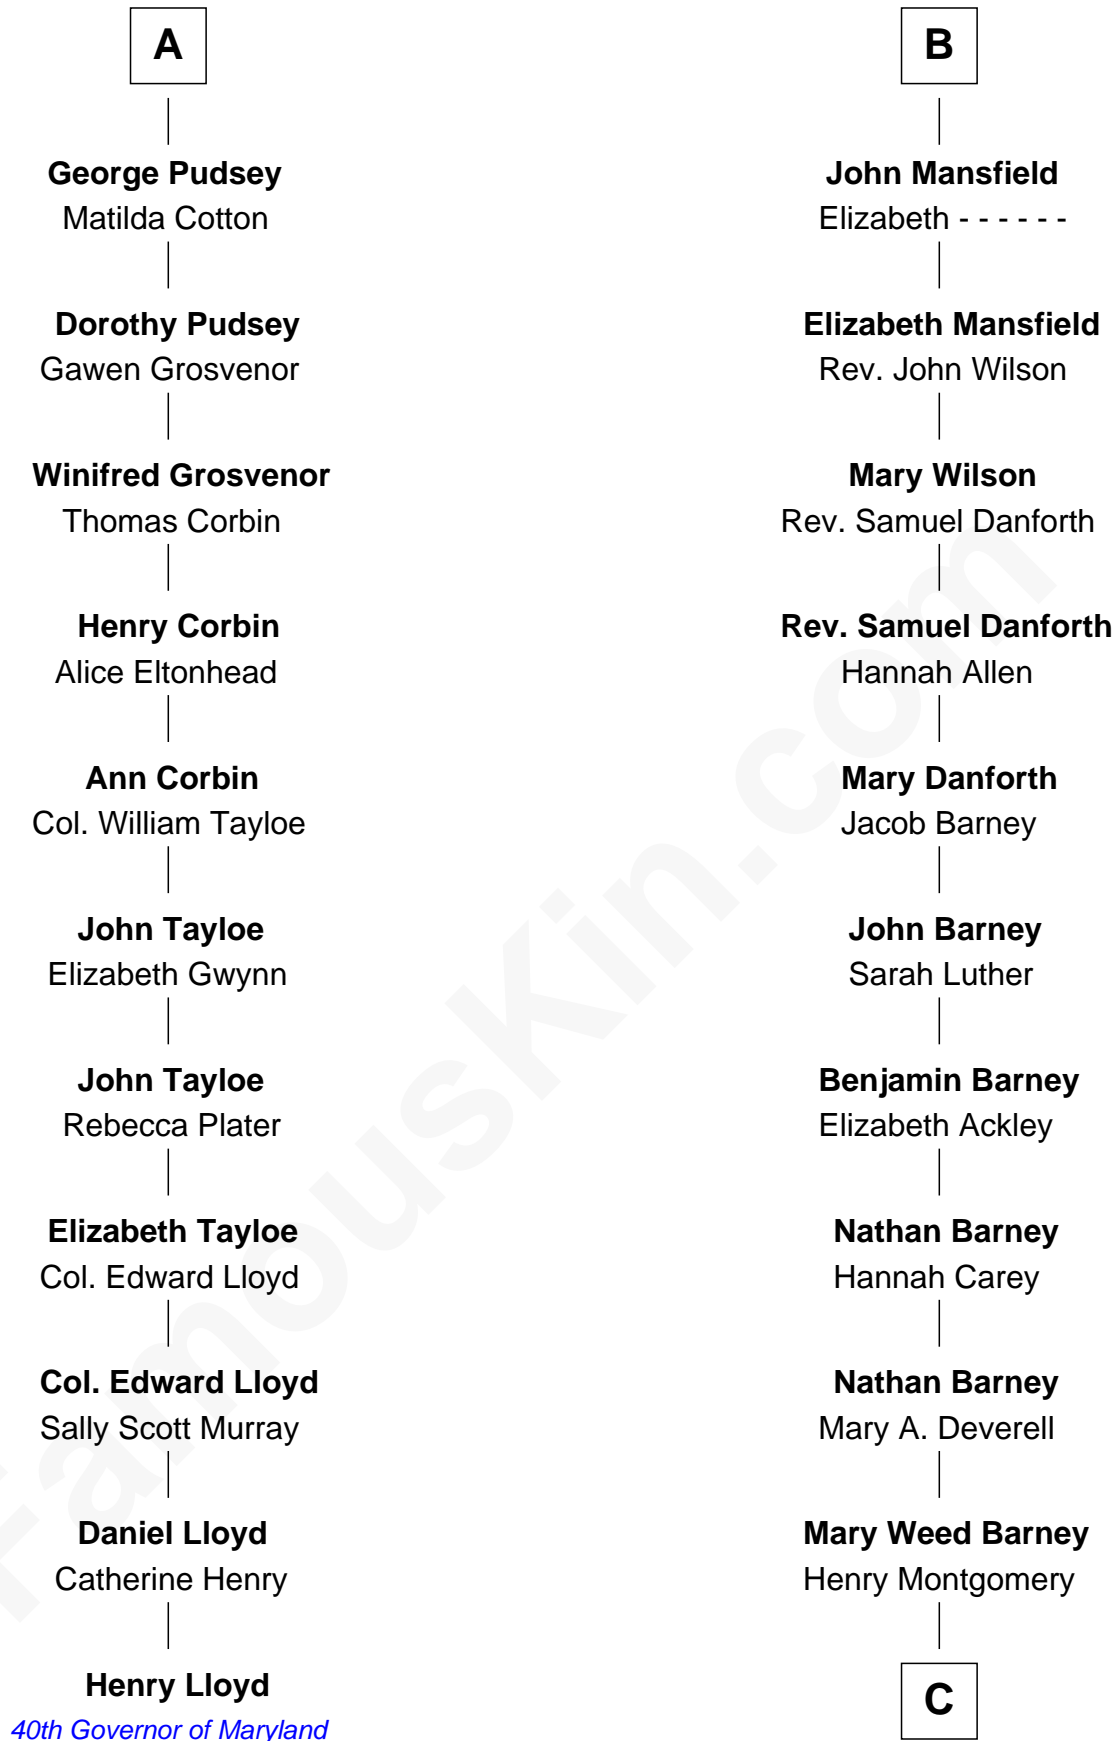

FamousKin.com

Relationship Chart of

Henry Lloyd

40th Governor of Maryland

17th cousin 1 time removed of

Elizabeth Montgomery
TV Actress - "Bewitched"

C

Henry Montgomery
Elizabeth Bryan Allen

Elizabeth Montgomery
TV Actress - "Bewitched"

FamousKin.com