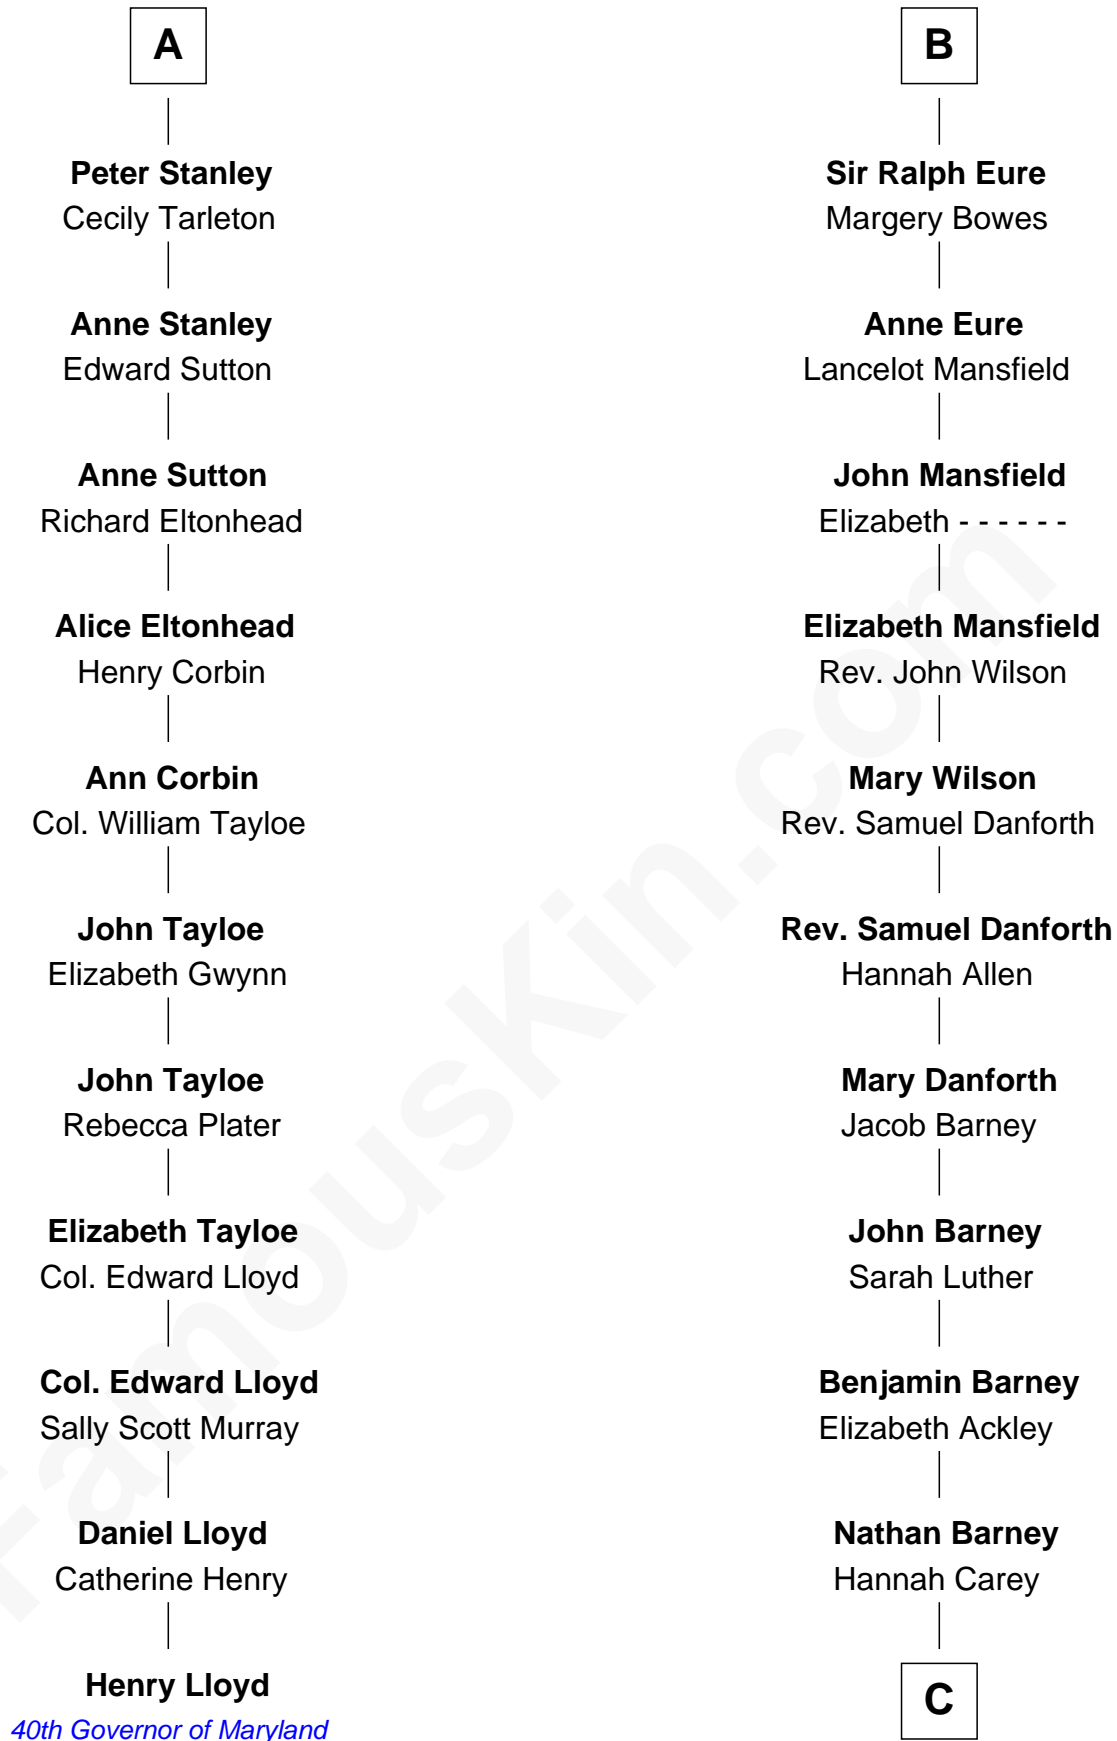

FamousKin.com

Relationship Chart of

Henry Lloyd

40th Governor of Maryland

17th cousin 3 times removed of

Elizabeth Montgomery

TV Actress - "Bewitched"

Ralph de Stafford

Katherine de Stafford

Michael de la Pole

Maud de Swinnerton

Sir John Savage

Isabel de la Pole

Thomas Morley

Mary Savage

William Stanley

Muriel Hastings

Sir Ralph Eure

Sir William Stanley

Anne Harington

Sir William Eure

Elizabeth Willoughby

A

B

C

Nathan Barney

Mary A. Deverell

Mary Weed Barney

Henry Montgomery

Henry Montgomery

Elizabeth Bryan Allen

Elizabeth Montgomery