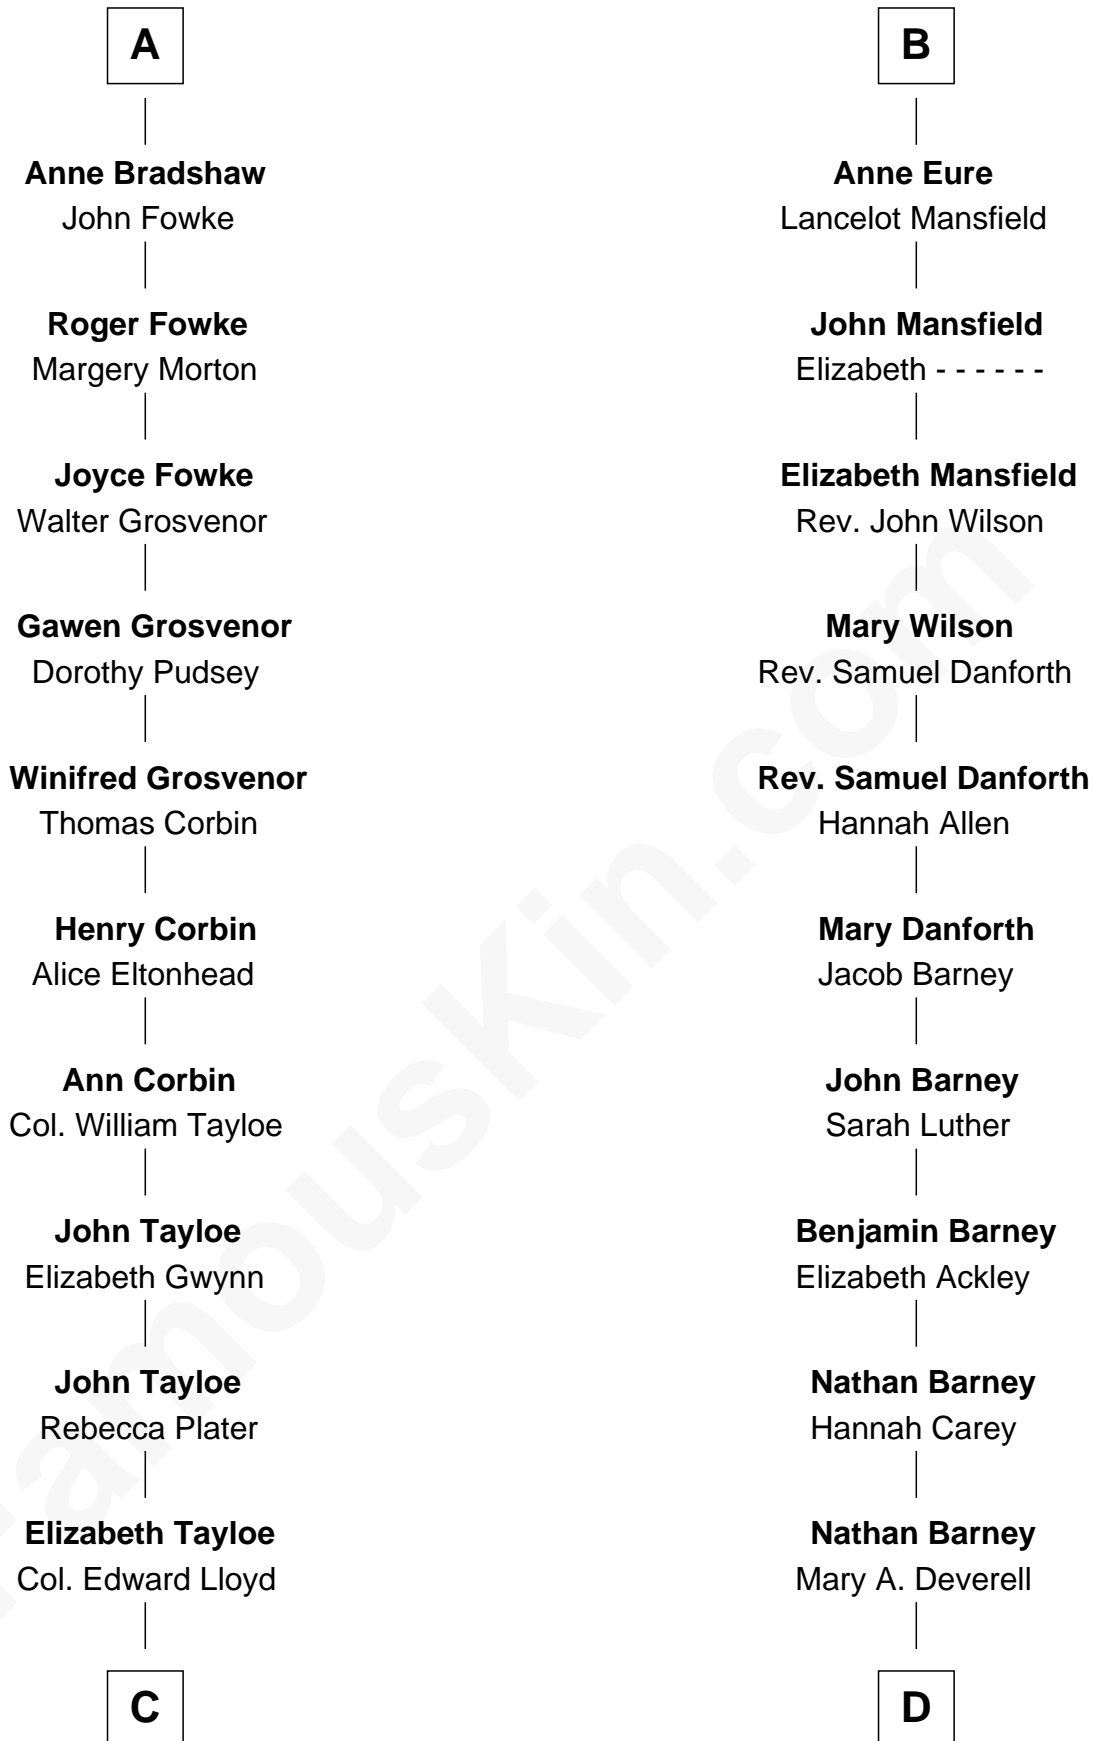

FamousKin.com

Relationship Chart of

Henry Lloyd

40th Governor of Maryland

19th cousin of

Elizabeth Montgomery

TV Actress - "Bewitched"

John de Welles

John de Welles

Eleanor de Mowbray

Eudo de Welles

Maud de Greystoke

Sir Lionel de Welles

Joan de Waterton

Cecily de Welles

Sir Robert Willoughby

Sir Christopher Willoughby

Margaret Jenney

Elizabeth Willoughby

Sir William Eure

Sir Ralph Eure

Margery Bowes

B

C

Col. Edward Lloyd

Sally Scott Murray

Daniel Lloyd

Catherine Henry

Henry Lloyd

40th Governor of Maryland

D

Mary Weed Barney