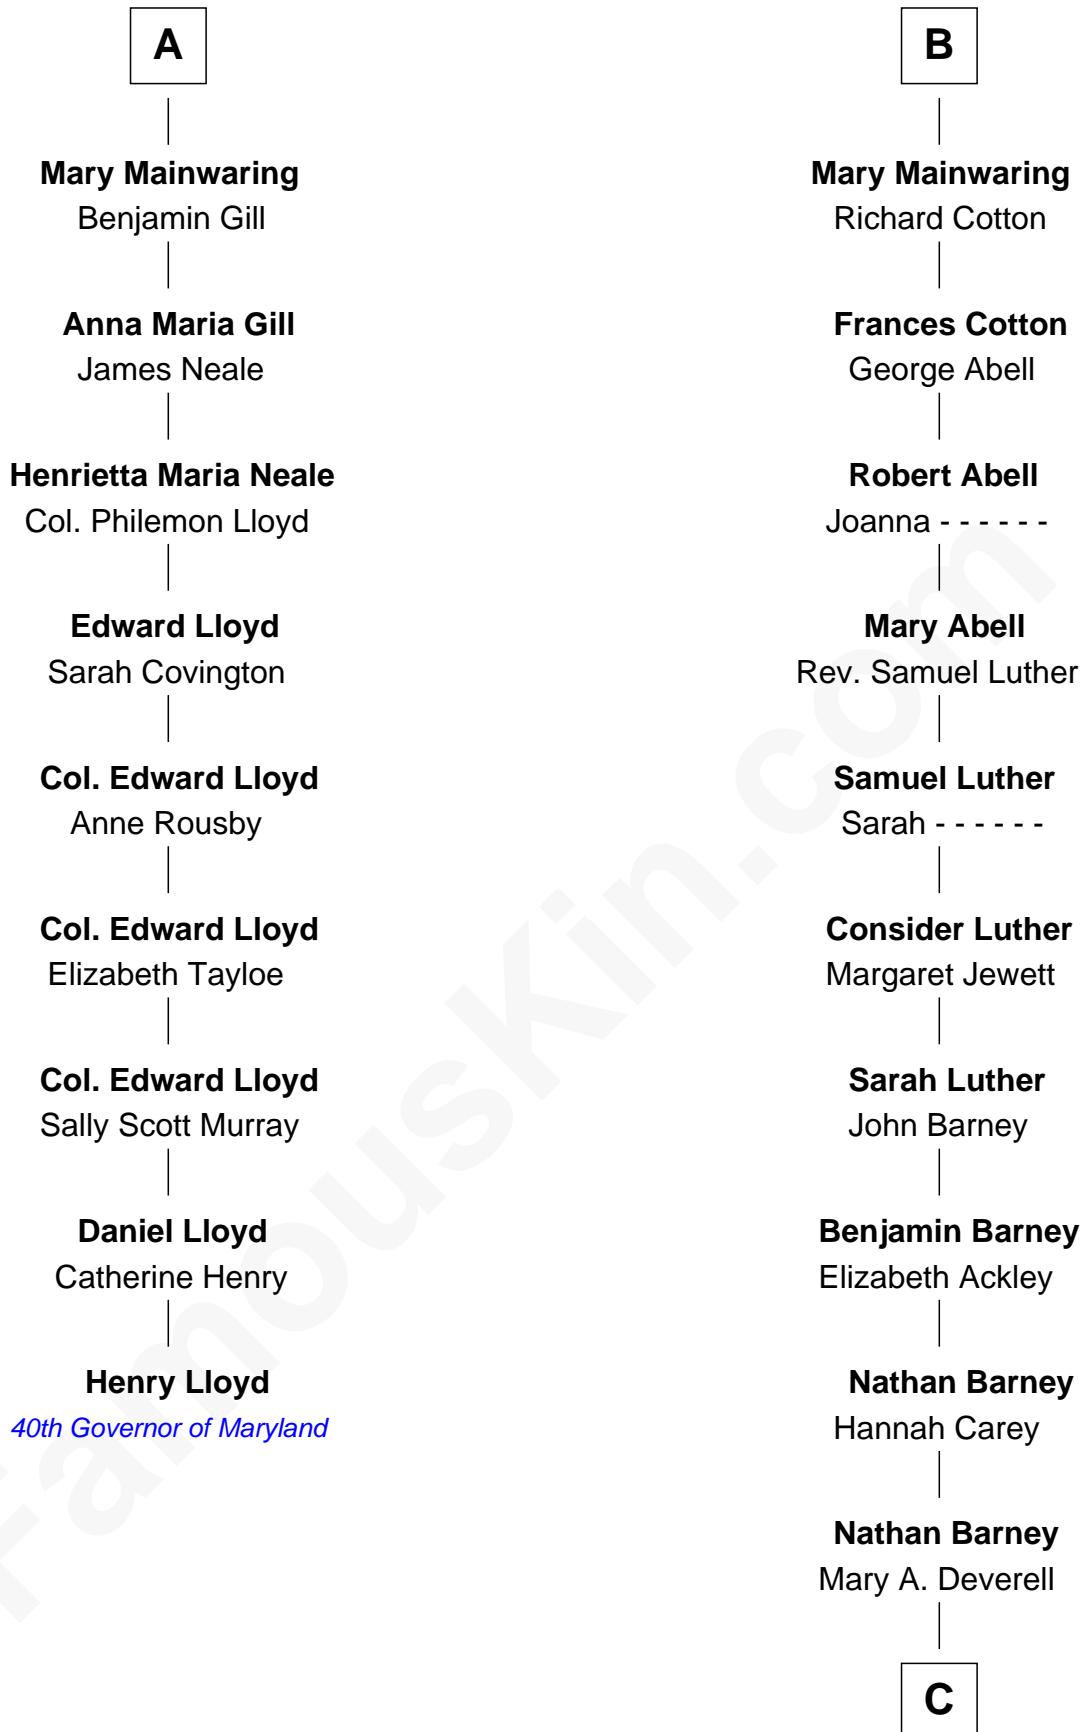

FamousKin.com

Relationship Chart of

Henry Lloyd

40th Governor of Maryland

15th cousin 4 times removed of

Elizabeth Montgomery

TV Actress - "Bewitched"

Sir Richard Fitzalan

Sir William Torbock

Thomas Torbock

Elizabeth Moore

William Torbock

Catherine Gerard

Margaret Torbock

Oliver Mainwaring

A

Elizabeth Vernon

Sir Robert Corbet

Dorothy Corbet

Sir Richard Mainwaring

Sir Arthur Mainwaring

Margaret Mainwaring

B

C

—
Mary Weed Barney
Henry Montgomery

—
Henry Montgomery
Elizabeth Bryan Allen

—
Elizabeth Montgomery
TV Actress - "Bewitched"

FamousKin.com