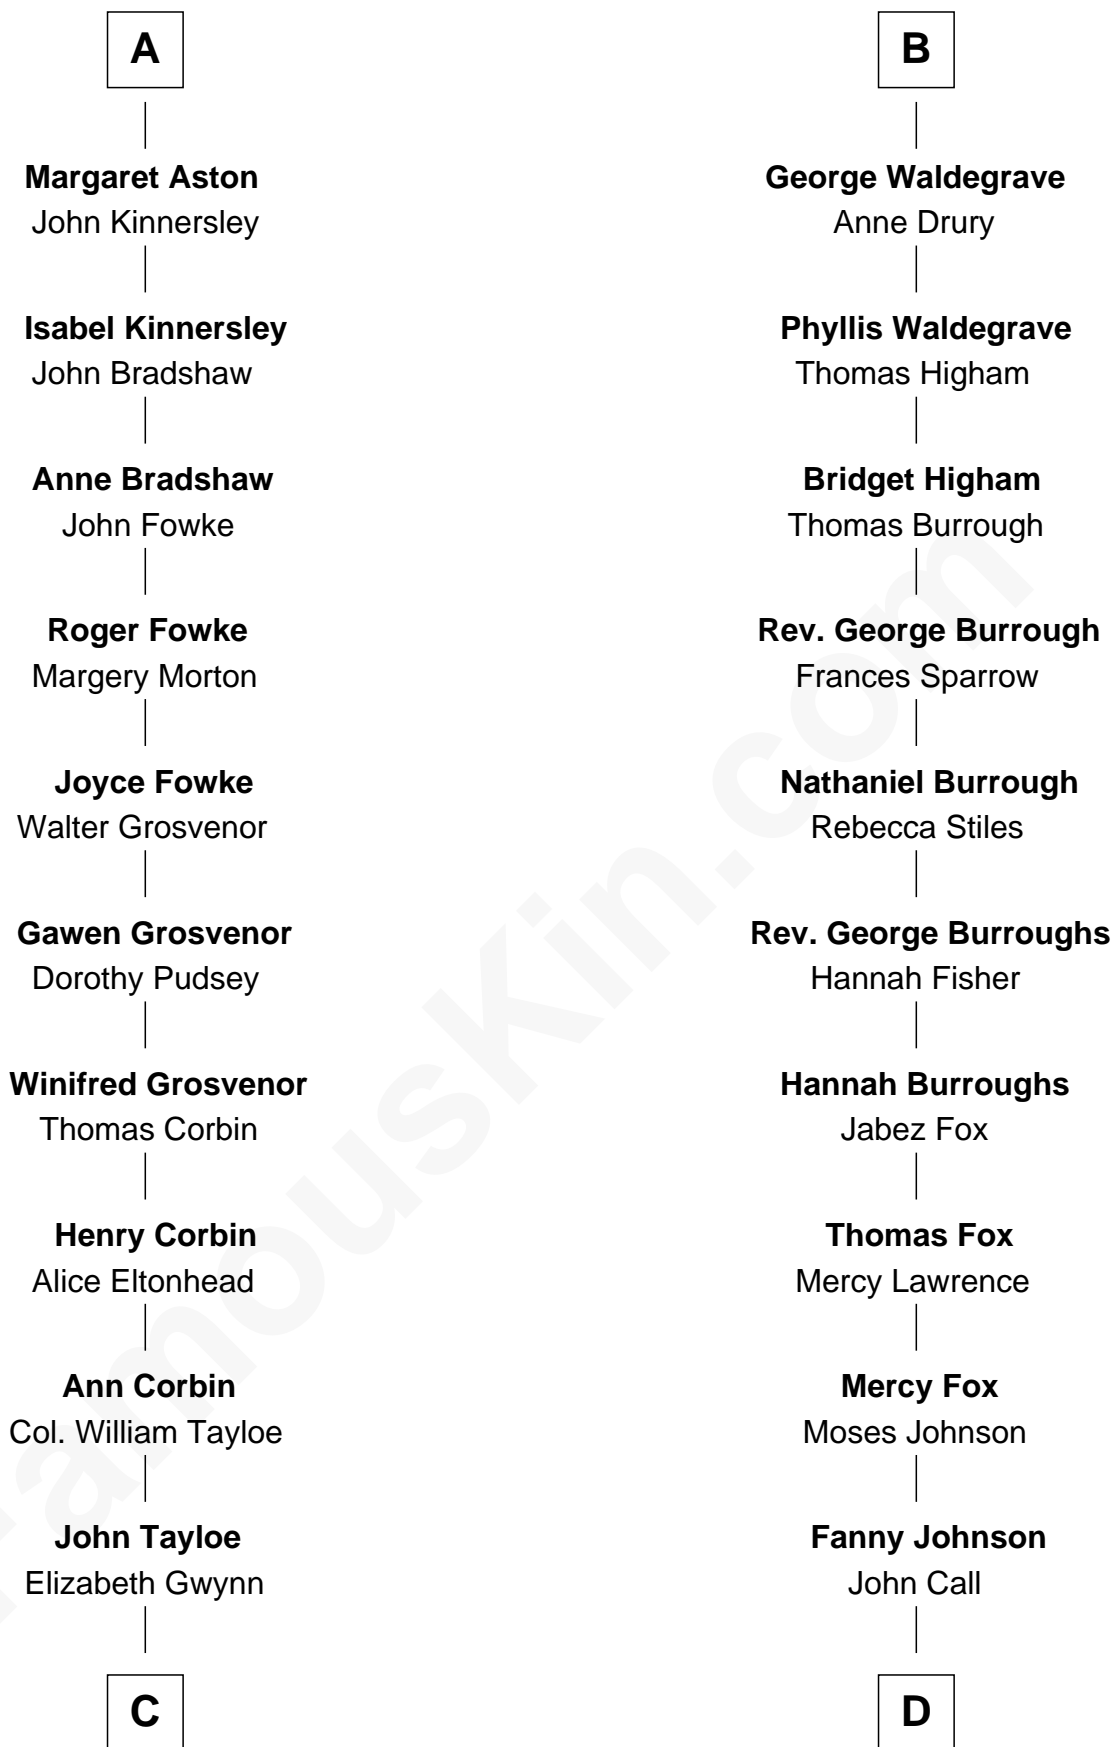

FamousKin.com

Relationship Chart of

Henry Lloyd

40th Governor of Maryland

20th cousin 1 time removed of

Walt Disney

Co-Founder of The Walt Disney Company

William de Ros
Maude de Vaux

Sir William de Ros
Margery de Badlesmere

Maud de Roos
John de Welles

Margery de Welles
Stephen le Scrope

Maude le Scrope
Sir Baldwin Freville

Joyce Freville
Sir Roger Aston

Sir Robert Aston
Isabel Brereton

John Aston
Elizabeth Delves

A

Agnes de Ros
Pain de Tibetot

Sir John de Tibetot
Margaret de Badlesmere

Sir Robert de Tibetot
Margaret Deincourt

Elizabeth de Tibetot
Sir Philip le Despencer

Margery Despencer
Sir Roger Wentworth

Henry Wentworth
Elizabeth Howard

Margery Wentworth
Sir William Waldegrave

B

C

John Tayloe
Rebecca Plater

Elizabeth Tayloe
Col. Edward Lloyd

Col. Edward Lloyd
Sally Scott Murray

Daniel Lloyd
Catherine Henry