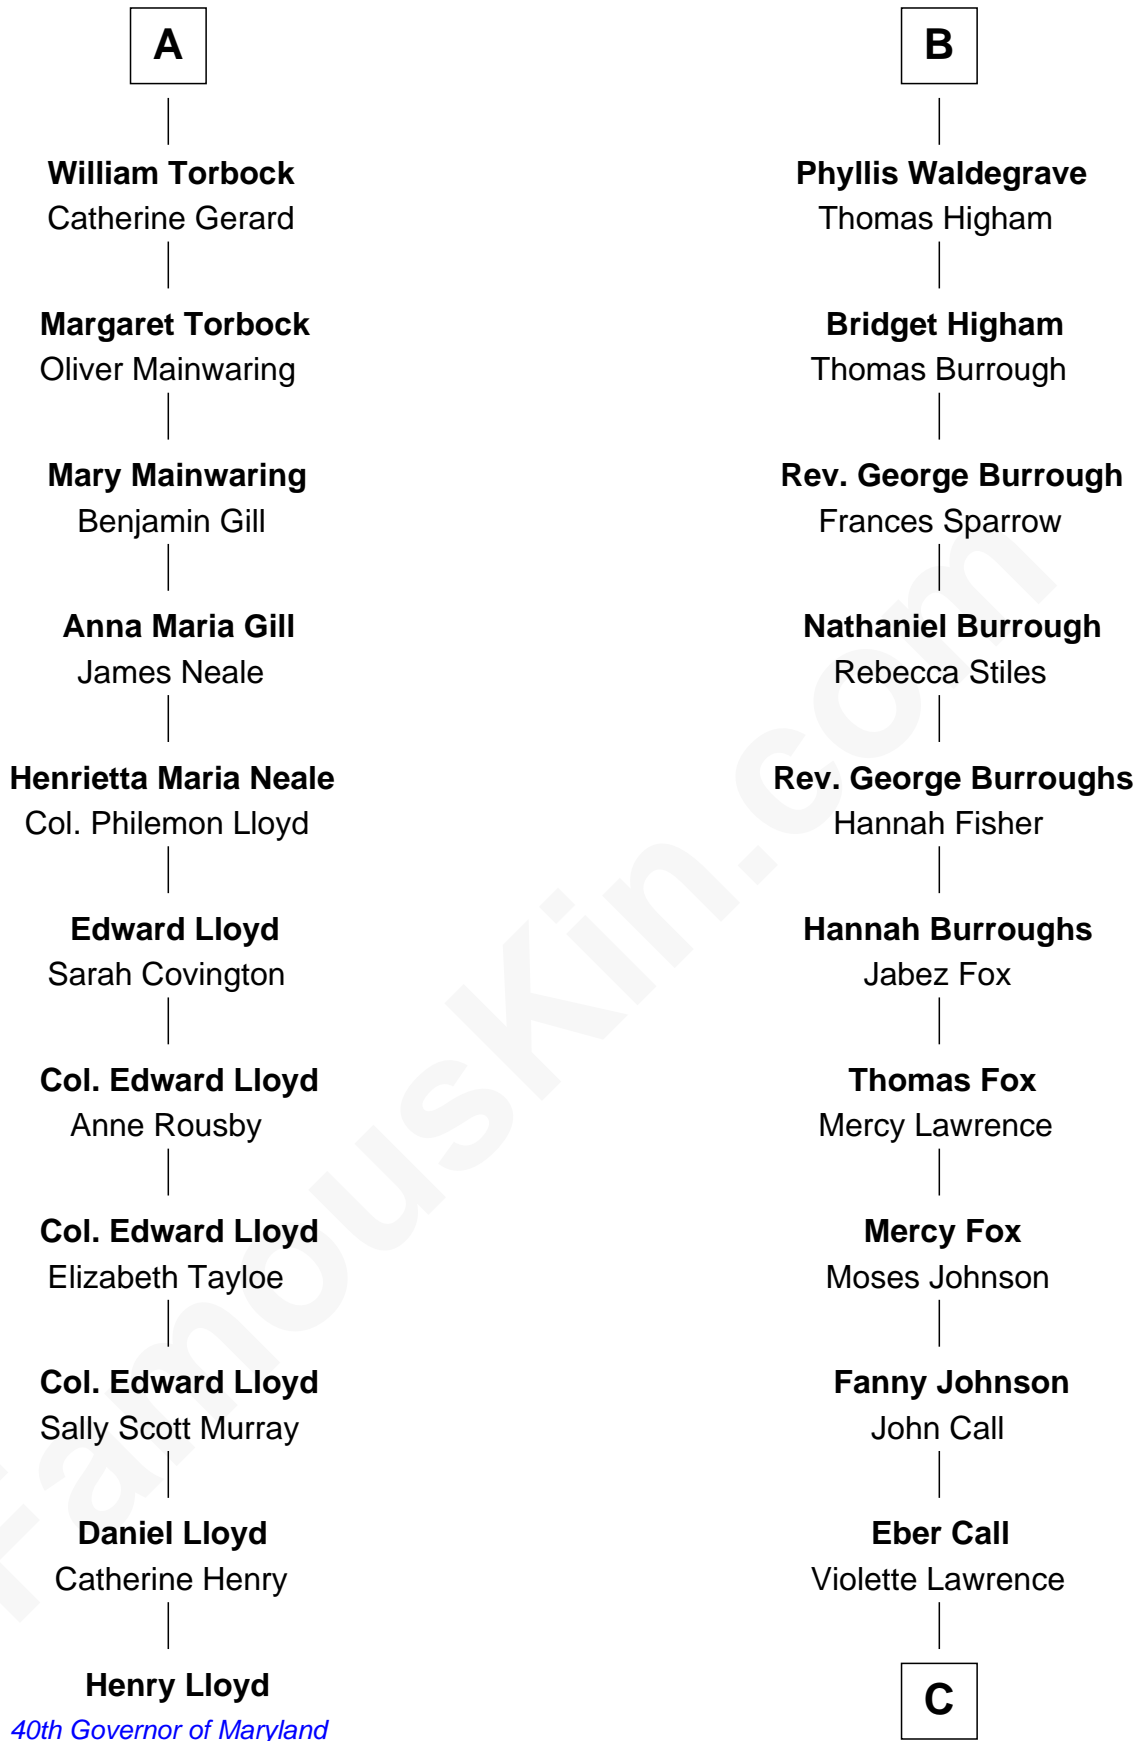

FamousKin.com

Relationship Chart of

Henry Lloyd

40th Governor of Maryland

17th cousin 2 times removed of

Walt Disney

Co-Founder of The Walt Disney Company

Bartholomew de Badlesmere

Sir Thomas Stanley

Sir John Stanley

Elizabeth Weever

Margery Stanley

Sir William Torbock

Thomas Torbock

Elizabeth Moore

A

Margaret de Badlesmere

Sir John de Tibetot

Sir Robert de Tibetot

Margaret Deincourt

Elizabeth de Tibetot

Sir Philip le Despencer

Margery Despencer

Sir Roger Wentworth

Henry Wentworth

Elizabeth Howard

Margery Wentworth

Sir William Waldegrave

George Waldegrave

Anne Drury

B

C