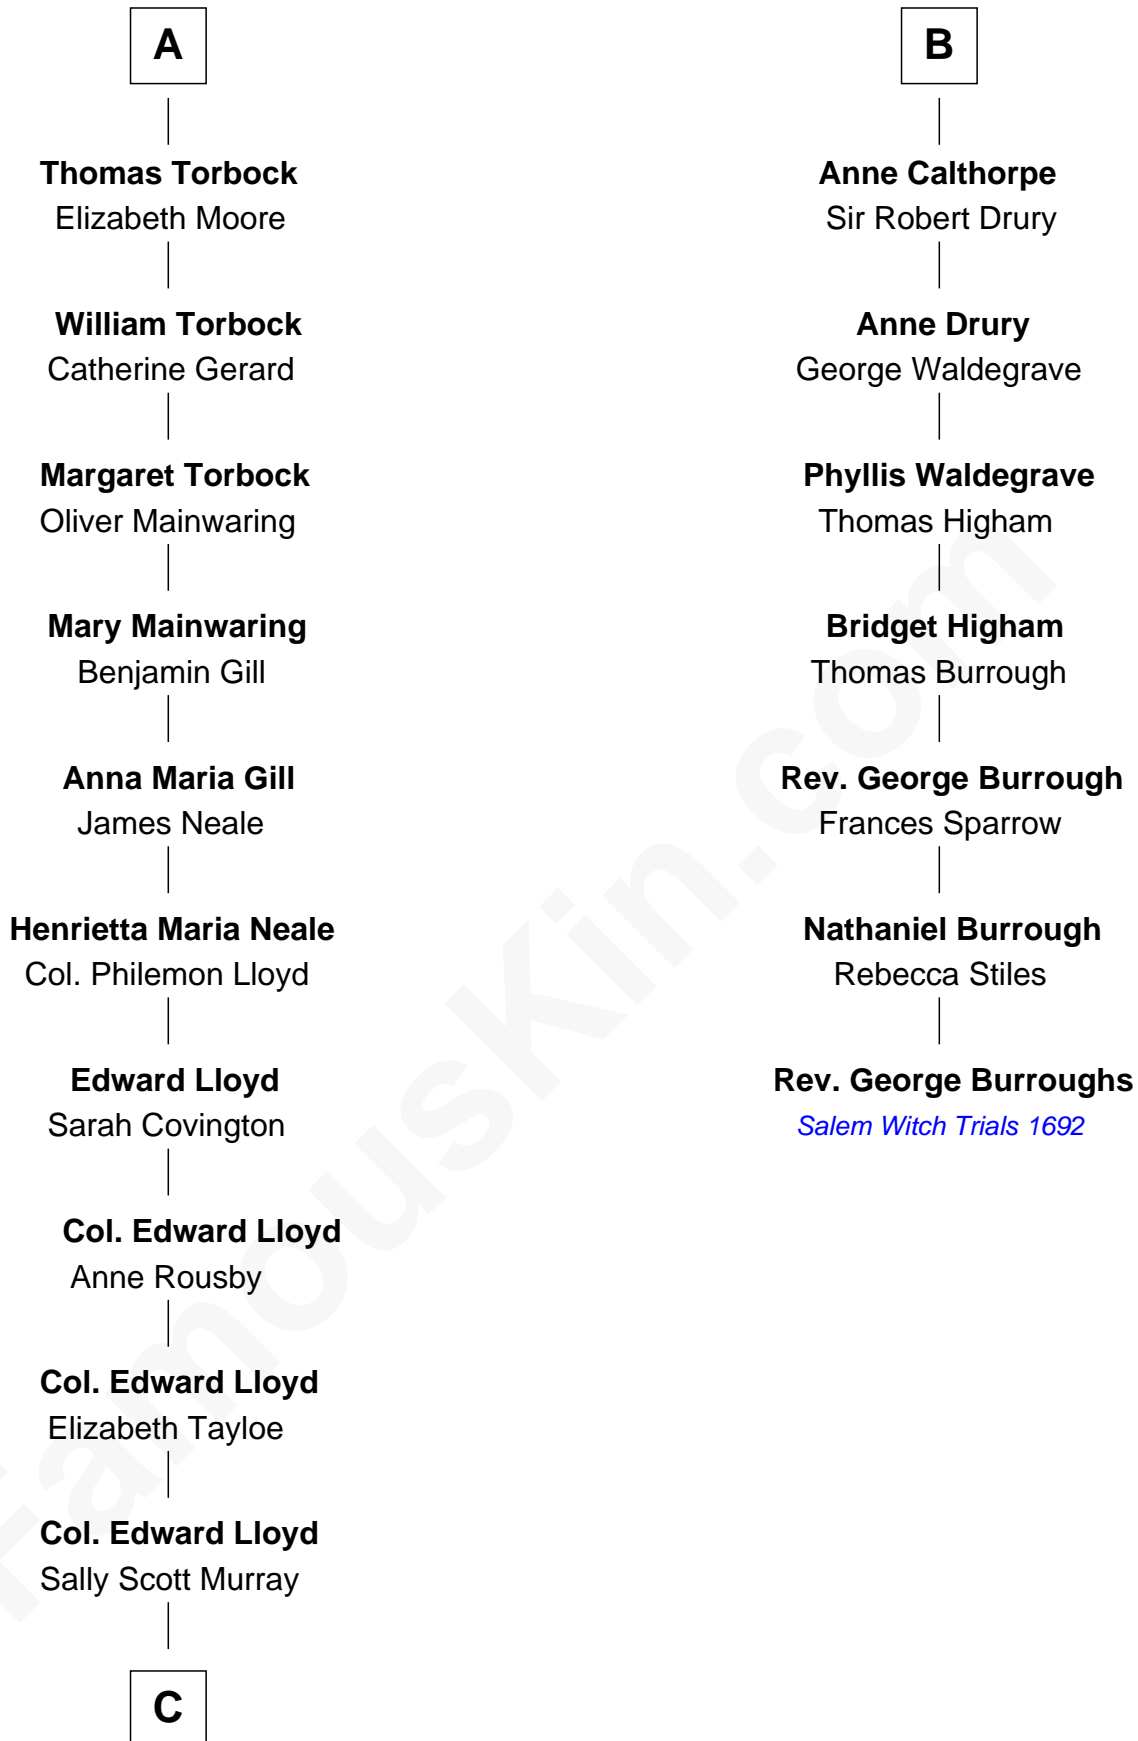

## Relationship Chart of

### Henry Lloyd

40th Governor of Maryland

13th cousin 5 times removed of

**Rev. George Burroughs**

Executed for Witchcraft, Salem 1692

**C**

—  
**Daniel Lloyd**  
Catherine Henry

—  
**Henry Lloyd**  
*40th Governor of Maryland*

FamousKin.com