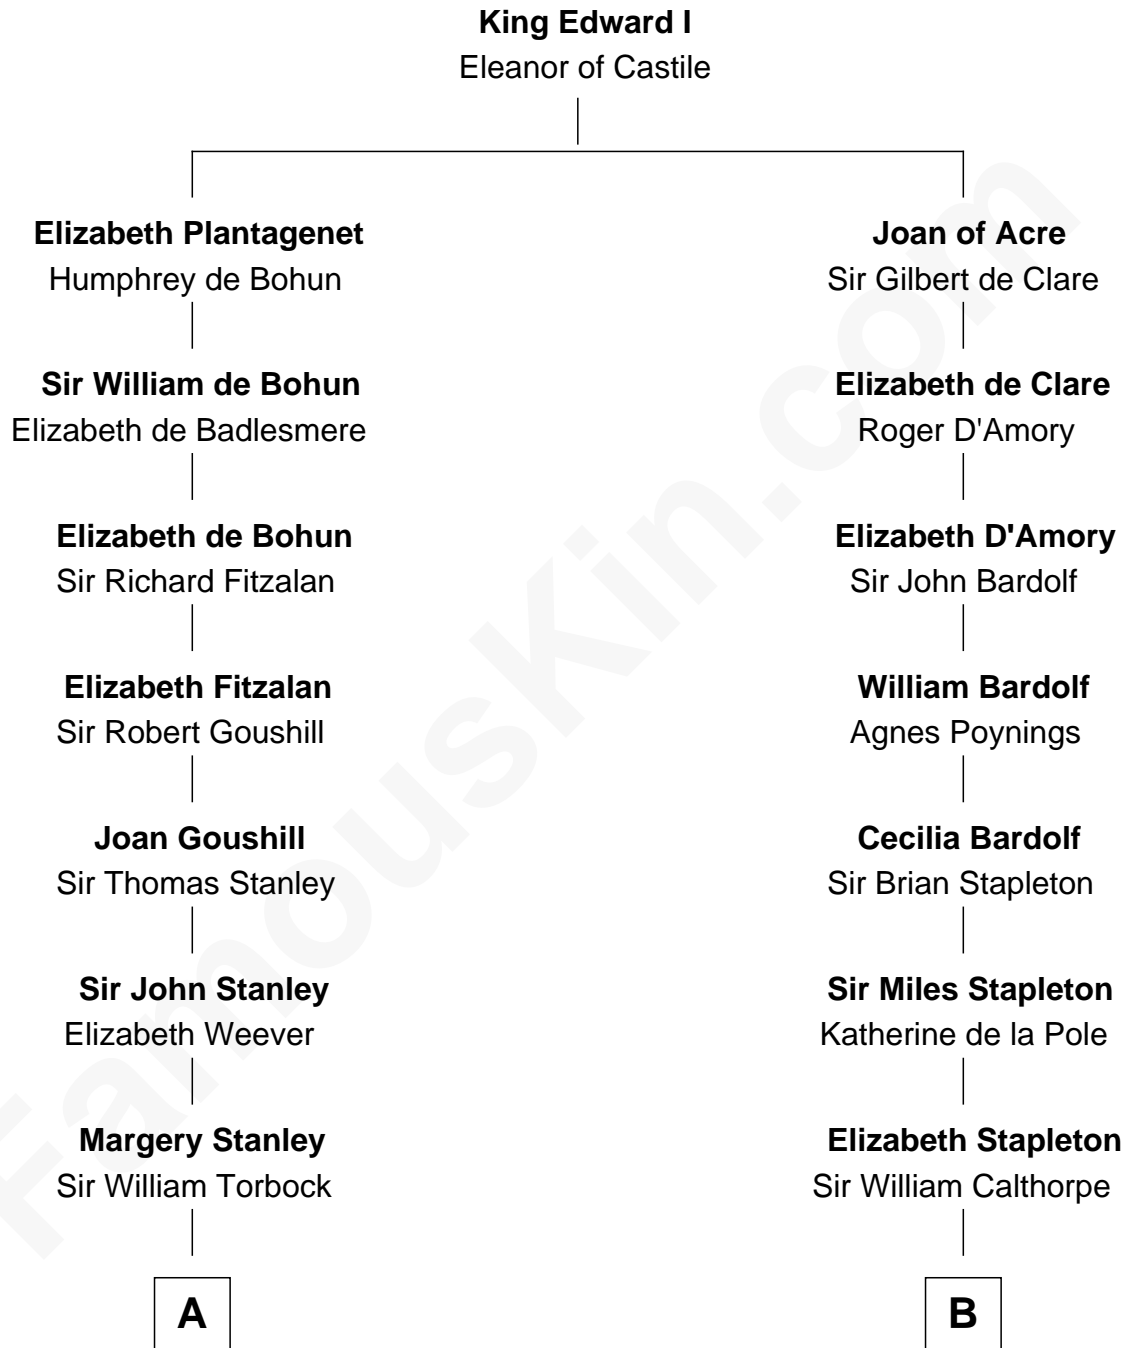

## Relationship Chart of

### Henry Lloyd

40th Governor of Maryland

13th cousin 5 times removed of

**Rev. George Burroughs**

Executed for Witchcraft, Salem 1692

**C**

—  
**Daniel Lloyd**  
Catherine Henry

—  
**Henry Lloyd**  
*40th Governor of Maryland*