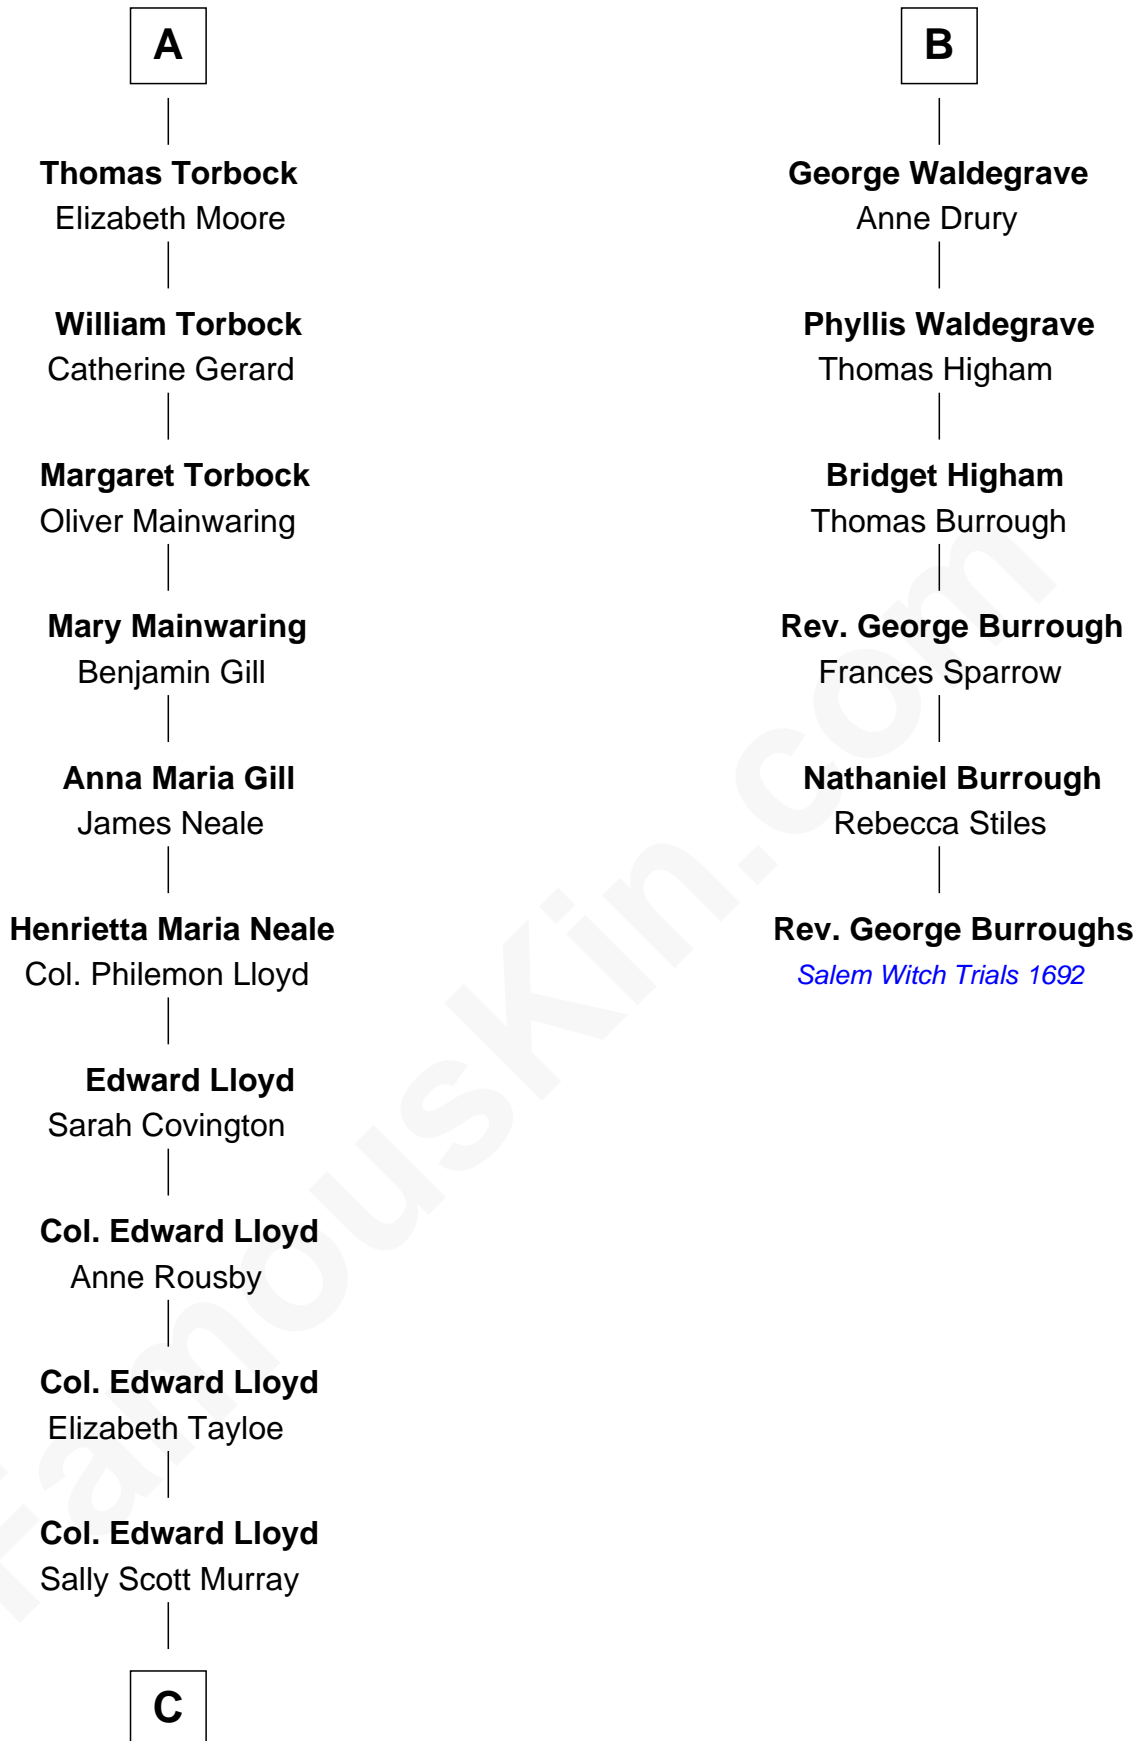

FamousKin.com

Relationship Chart of

Henry Lloyd

40th Governor of Maryland

12th cousin 6 times removed of

Rev. George Burroughs

Executed for Witchcraft, Salem 1692

C

—
Daniel Lloyd
Catherine Henry

—
Henry Lloyd
40th Governor of Maryland

FamousKin.com