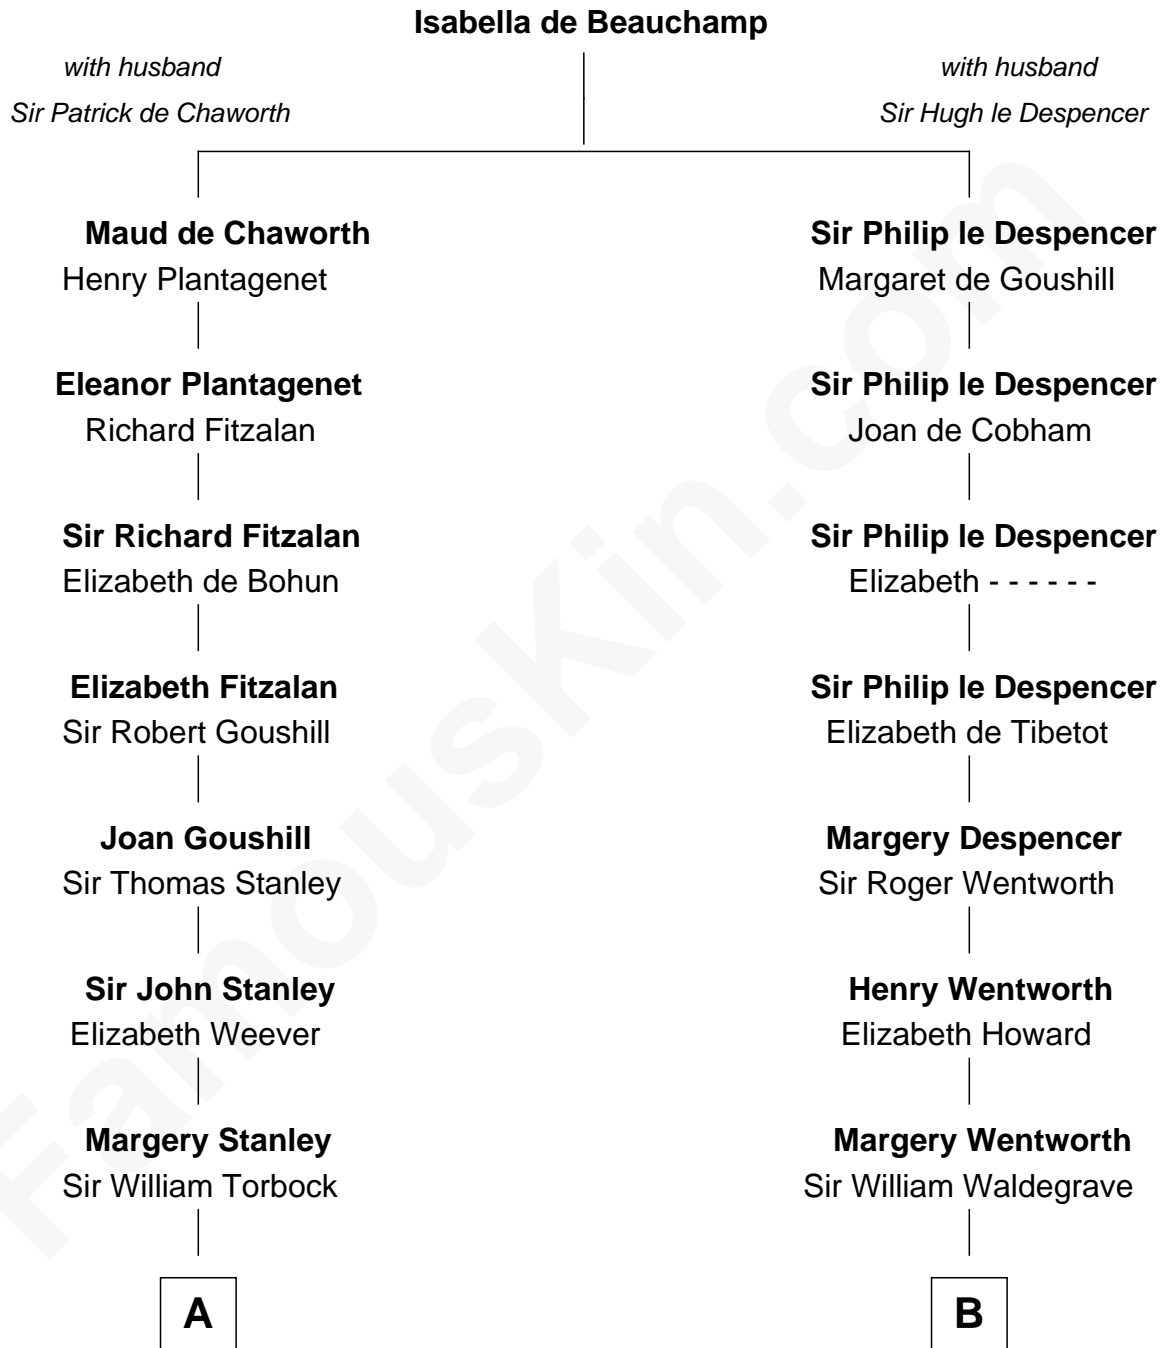

FamousKin.com

Relationship Chart of

Henry Lloyd

40th Governor of Maryland

12th cousin 6 times removed of

Rev. George Burroughs

Executed for Witchcraft, Salem 1692

C

—
Daniel Lloyd
Catherine Henry

—
Henry Lloyd
40th Governor of Maryland

FamousKin.com