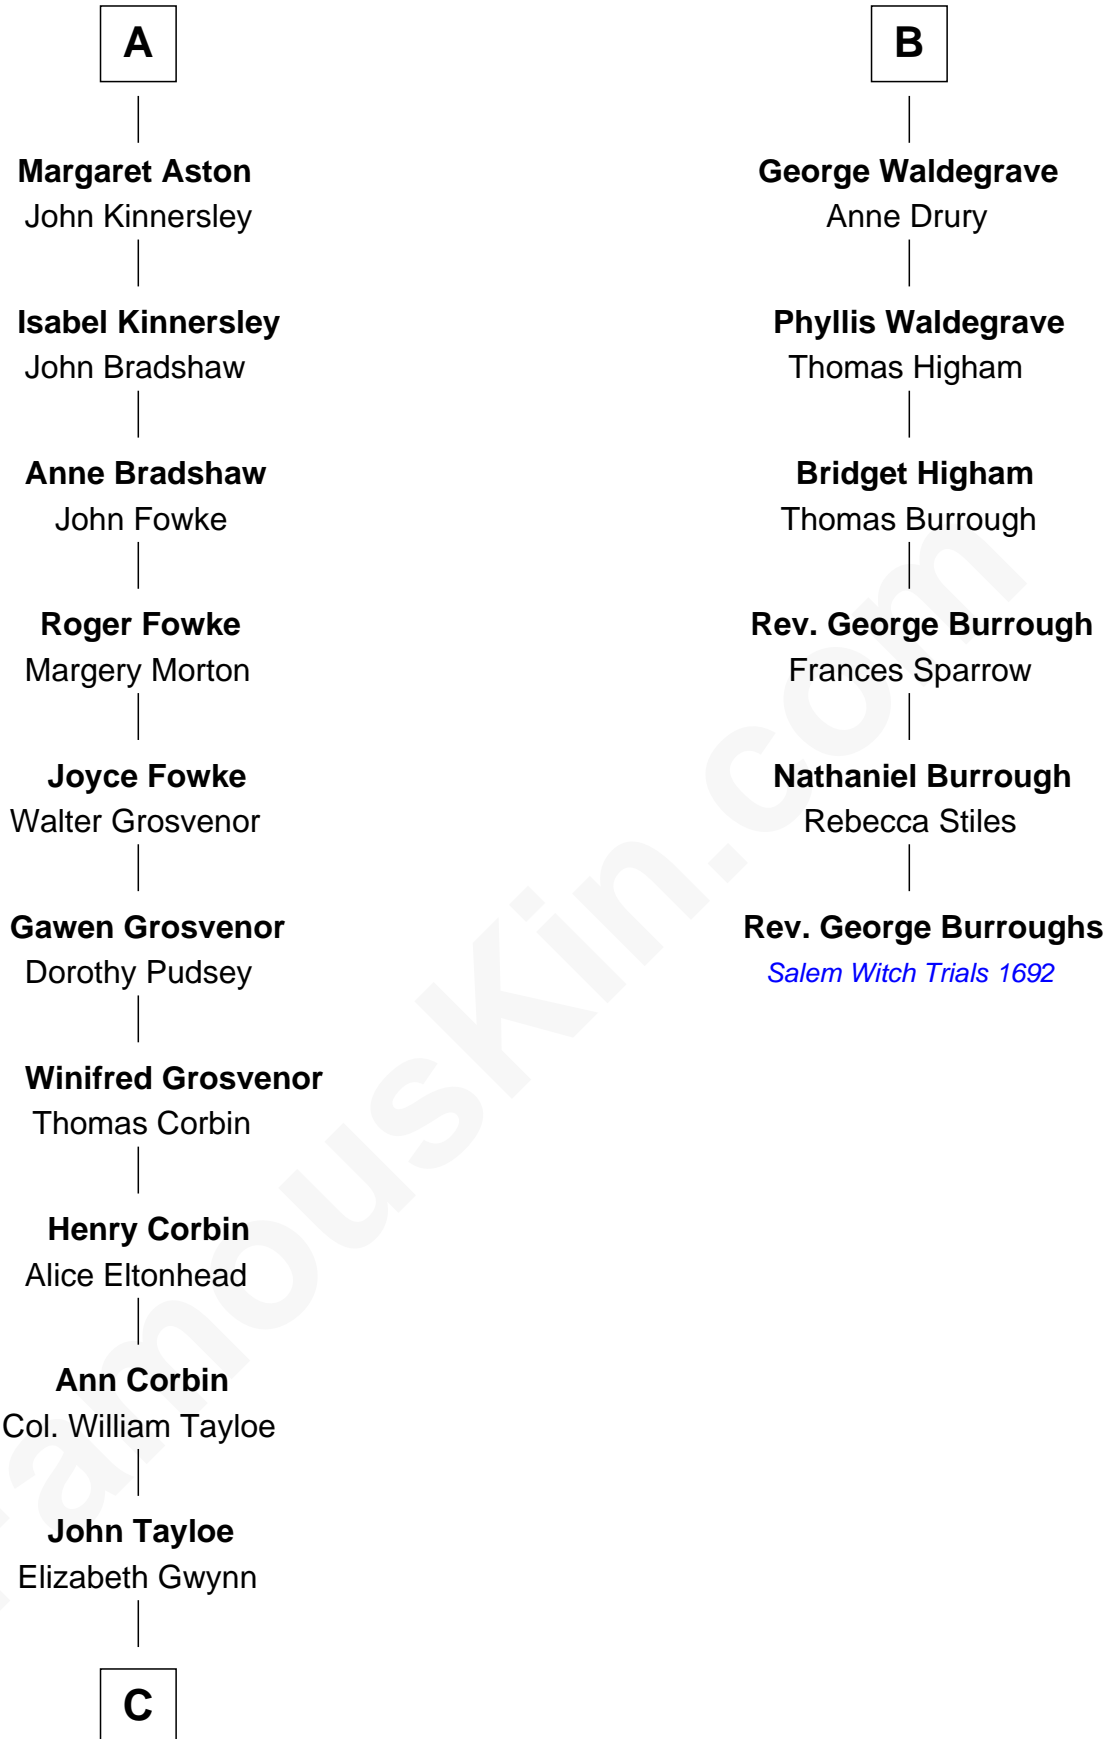

FamousKin.com
Relationship Chart of
Henry Lloyd

40th Governor of Maryland

12th cousin 9 times removed of

Rev. George Burroughs

Executed for Witchcraft, Salem 1692

C

John Tayloe
Rebecca Plater

Elizabeth Tayloe
Col. Edward Lloyd

Col. Edward Lloyd
Sally Scott Murray

Daniel Lloyd
Catherine Henry

Henry Lloyd
40th Governor of Maryland

FamousKin.com